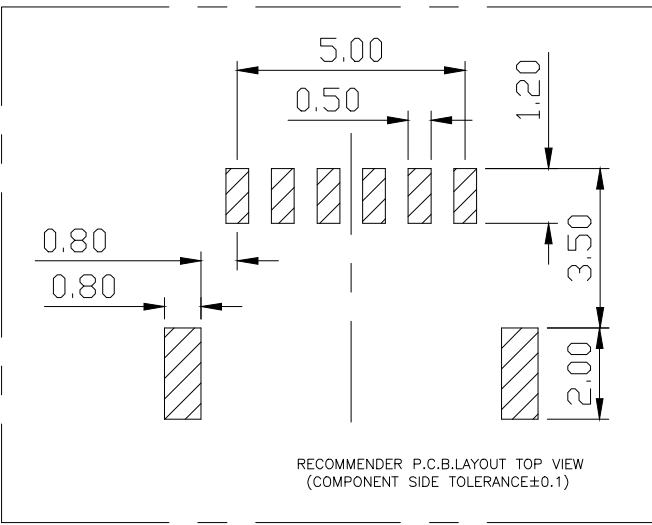

深圳市虹成电子有限公司

UNLESS OTHERWISE, GENERAL TOLERANCE: X. xxx ±0.05 X. xx ±0.15 X. x ±0.25		NAME: 针座1.0卧贴6P编带		P/N: HCZZ0032-6 DWG NO:	
THIRD ANGLE PROJECTION 		UNIT: MM	SCALE: 1:1	SIZE: A4	SHEET: 1/1
ANGULAR: X. xx° ±1° X. x° ±3° X. ° ±5°		DRAWN:		CHECKED:	APPROVED: