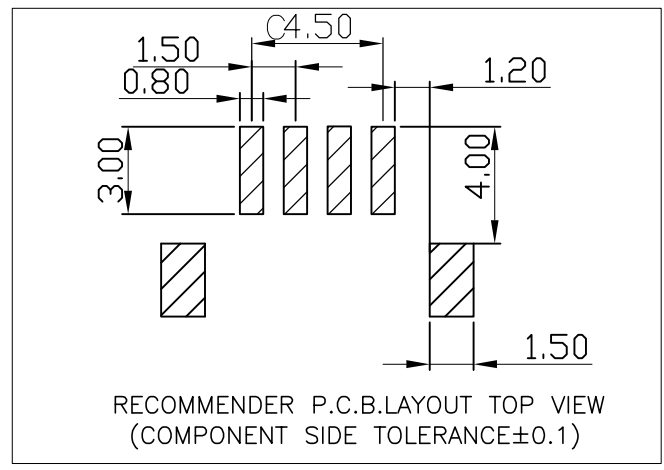

RoHS 2.0

REV.	ECN NO.	DESCRIPTION	DATE	DESIGN
A0			23.04.11	LI

PIN数	A±0.1	B±0.1	C±0.1
2P	6.00	3.60	1.50
3P	7.50	5.10	3.00
4P	9.00	6.60	4.50
5P	10.50	8.10	6.00
6P	12.00	9.60	7.50
7P	13.50	11.10	9.00
8P	15.00	12.60	10.50
9P	16.50	14.10	12.00
10P	18.00	15.60	13.50

Specifications:

- 1.Rated Voltage : 100V AC/DC
- 2.Rated Current : 1A AC,DC
- 3.Withstand Voltage : 500V AC/minute
- 4.Contact Resistance : 50mΩ(MAX.)
- 5.Insulation Resistance : 500MΩ(MIN.)
- 6.Storage Temperature Range:-40°C~+85°C;
- 7.Operation Temperature Range:-25°C~+70°C;