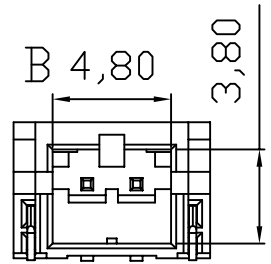

RoHS 2.0

REV.	ECN NO.	DESCRIPTION	DATE	DESIGN
A0.	/.	新版发行	2021.11.27	Willming
		HD	2022.10.11	LI

PIN	DIM A	DIM B	DIM C
2P	8.00	4.80	2.00
3P	10.00	6.80	4.00
4P	12.00	8.80	6.00
5P	14.00	10.80	8.00
6P	16.00	12.80	10.00

Specifications:

- 1.Rated Voltage:125V AC/DC
- 2.Rated Current:2A AC,DC
- 3.Withstand Voltage: 200V AC/minute
- 4.Contact Resistance : 50mΩ (Max)
- 5.Insulation Resistance:1000MO(MIN)
- 6.Storage Temperature e Range:-40℃~+85℃;
- 7.Operation Temperature Range:-25℃~+70℃;

UNIT:	SCALE	SIZE:	SHEET:	REV.
MM	1:1	A4	1/1	A0

ANGULAR:
 X. xx° ±1°
 X. x° ±3°
 X. ° ±5°

DRAWN: Willming CHECKED: Xiao APPROVED: Tang

X-ON Electronics

Largest Supplier of Electrical and Electronic Components