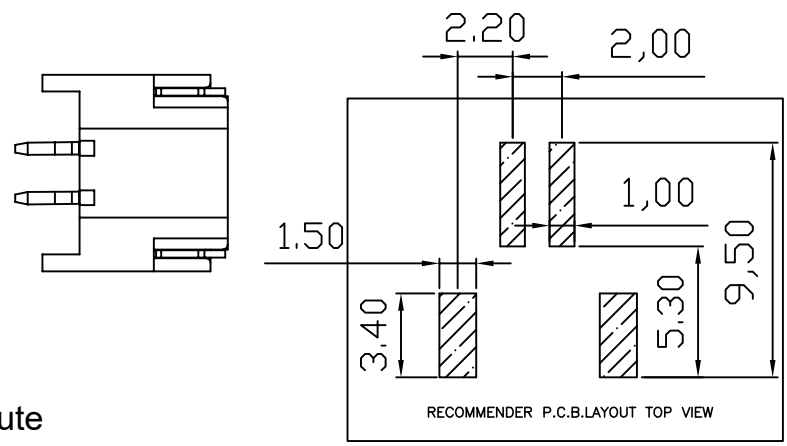

RoHS 2.0

REV.	ECN NO.	DESCRIPTION	DATE	DESIGN
A0.	/.	新版发行	2021.11.27	Willming
		HD	2022.10.11	LI

PIN	DIM A	DIM B	DIM C
2P	8.00	4.80	2.00
3P	10.00	6.80	4.00
4P	12.00	8.80	6.00
5P	14.00	10.80	8.00
6P	16.00	12.80	10.00

Specifications:

- 1.Rated Voltage:125V AC/DC
- 2.Rated Current:2A AC,DC
- 3.Withstand Voltage: 200V AC/minute
- 4.Contact Resistance : 50mΩ (Max)
- 5.Insulation Resistance:1000MO(MIN)
- 6.Storage Temperature e Range:-40℃~+85℃;
- 7.Operation Temperature Range:-25℃~+70℃;

3	插片	黄铜H65	镀镍锡	
2	插针	黄铜H65	镀镍锡	
1	基座	LCP	本色	
序号	品名	材质	电镀/颜色	备注

深圳市虹成电子有限公司

UNLESS OTHERWISE, GENERAL TOLERANCE:
 X. xxx ±0.10
 X. xx ±0.20
 X. x ±0.30

NAME: 针座2.0卧贴2P P/N: HCZZ0451-2
 DWG NO:

THIRD ANGLE PROJECTION

UNIT:	SCALE	SIZE:	SHEET:	REV.
MM	1:1	A4	1/1	A0

ANGULAR:
 X. xx° ±1°
 X. x° ±3°
 X. ° ±5°

DRAWN: Willming CHECKED: Xiao APPROVED: Tang

X-ON Electronics

Largest Supplier of Electrical and Electronic Components