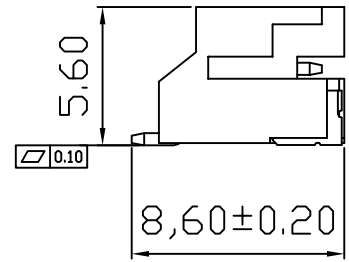

RoHS 2.0

REV.	ECN NO.	DESCRIPTION	DATE	DESIGN
A0.	/.	新版发行	2021.11.27	Willming
		HD	2022.10.11	LI

PIN	DIM A	DIM B	DIM C
2P	8.00	4.80	2.00
3P	10.00	6.80	4.00
4P	12.00	8.80	6.00
5P	14.00	10.80	8.00
6P	16.00	12.80	10.00

Specifications:

- 1.Rated Voltage:125V AC/DC
- 2.Rated Current:2A AC,DC
- 3.Withstand Voltage: 200V AC/minute
- 4.Contact Resistance : 50mΩ (Max)
- 5.Insulation Resistance:1000MO(MIN)
- 6.Storage Temperature e Range:-40℃~+85℃;
- 7.Operation Temperature Range:-25℃~+70℃;

UNIT:	SCALE	SIZE:	SHEET:	REV.
MM	1:1	A4	1/1	A0

ANGULAR:
 X. xx° ±1°
 X. x° ±3°
 X. ° ±5°

DRAWN: Willming CHECKED: Xiao APPROVED: Tang

X-ON Electronics

Largest Supplier of Electrical and Electronic Components