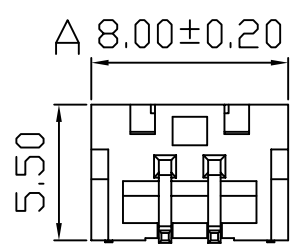

RoHS 2.0

REV.	ECN NO.	DESCRIPTION	DATE	DESIGN
A0.	/.	新版发行	2021.11.27	Willming
		HD	2022.10.11	LI

PIN	DIM A	DIM B	DIM C
2P	8.00	4.80	2.00
3P	10.00	6.80	4.00
4P	12.00	8.80	6.00
5P	14.00	10.80	8.00
6P	16.00	12.80	10.00

UNIT:	SCALE	SIZE:	SHEET:	REV.
MM	1:1	A4	1/1	A0

ANGULAR:
 X. xx° ±1°
 X. x° ±3°
 X. ° ±5°

DRAWN: Willming CHECKED: Xiao APPROVED: Tang

X-ON Electronics

Largest Supplier of Electrical and Electronic Components