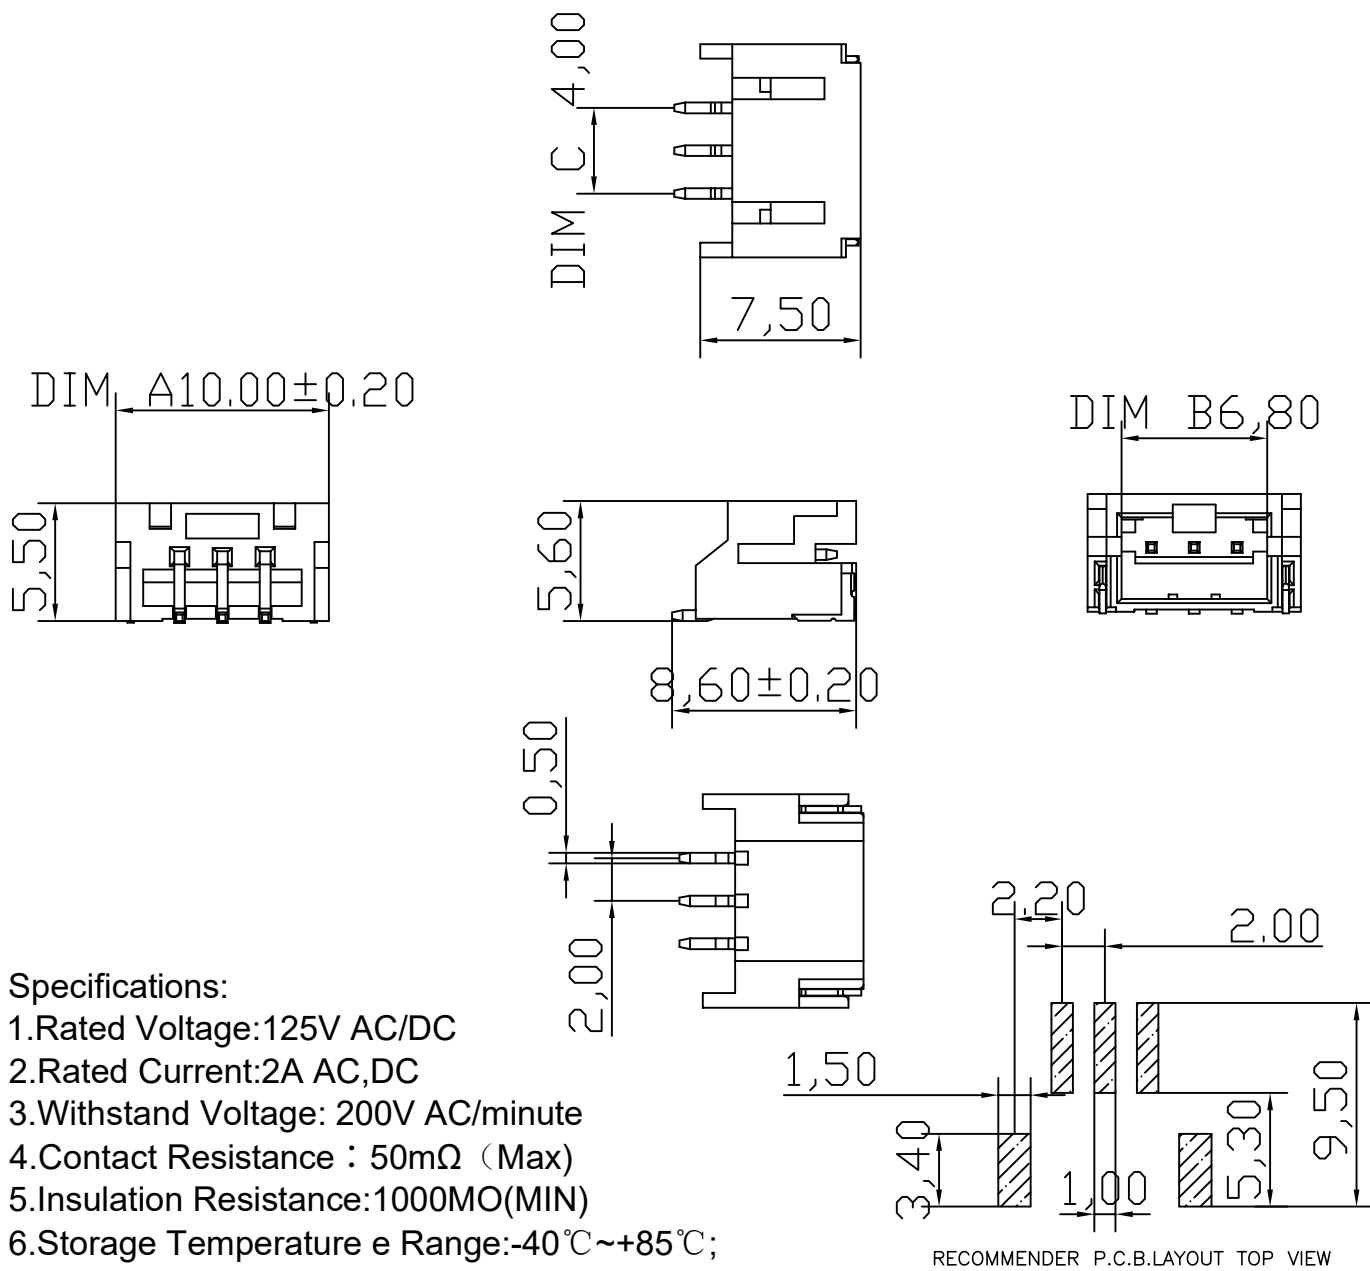

RoHS 2.0

REV.	ECN NO.	DESCRIPTION	DATE	DESIGN
A0.	/.	新版发行	2021.11.27	Willming

PIN	DIM A	DIM B	DIM C
2P	8.00	4.80	2.00
3P	10.00	6.80	4.00
4P	12.00	8.80	6.00
5P	14.00	10.80	8.00
6P	16.00	12.80	10.00

- Specifications:**
1. Rated Voltage: 125V AC/DC
  2. Rated Current: 2A AC, DC
  3. Withstand Voltage: 200V AC/minute
  4. Contact Resistance : 50mΩ (Max)
  5. Insulation Resistance: 1000MO(MIN)
  6. Storage Temperature e Range: -40°C ~ +85°C;
  7. Operation Temperature Range: -25°C ~ +70°C;

3	插片	黄铜H65	镀镍锡	
2	插针	黄铜H65	镀镍锡	
1	基座	LCP	本色	
序号	品名	材质	电镀/颜色	备注

**深圳市虹成电子有限公司**

UNLESS OTHERWISE, GENERAL TOLERANCE:  
 X. xxx ±0.10  
 X. xx ±0.20  
 X. x ±0.30

NAME: 针座2.0卧贴3P P/N: HCZZ0451-3  
 DWG NO:

THIRD ANGLE PROJECTION

UNIT:	SCALE:	SIZE:	SHEET:	REV.
MM	1:1	A4	1/1	A0

ANGULAR:  
 X. xx° ±1°  
 X. x° ±3°  
 X. ° ±5°

DRAWN: Willming CHECKED: Xiao APPROVED: Tang

RECOMMENDER P.C.B.LAYOUT TOP VIEW