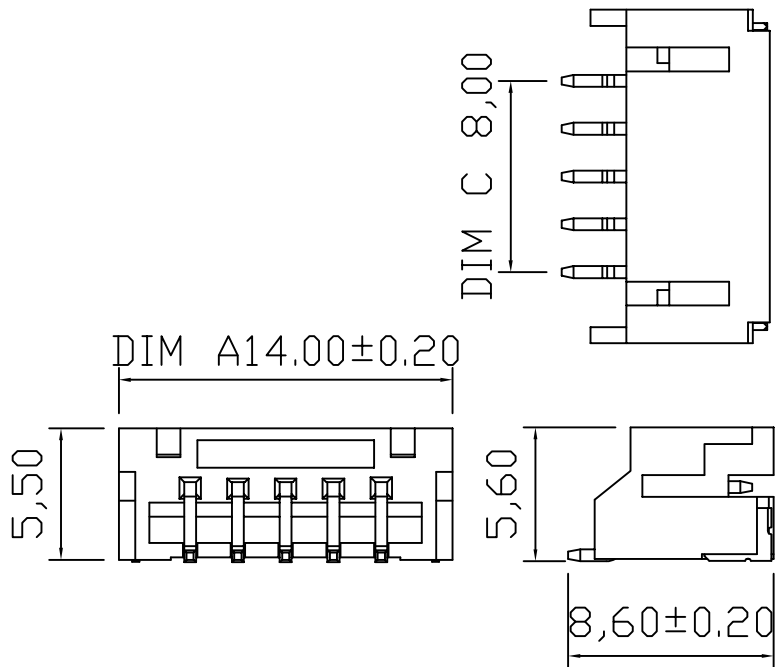

RoHS 2.0

REV.	ECN NO.	DESCRIPTION	DATE	DESIGN
A0.	/.	新版发行	2021.11.27	Willming

PIN	DIM A	DIM B	DIM C
2P	8.00	4.80	2.00
3P	10.00	6.80	4.00
4P	12.00	8.80	6.00
5P	14.00	10.80	8.00
6P	16.00	12.80	10.00

RECOMMENDER P.C.B.LAYOUT TOP VIEW

Specifications:

1. Rated Voltage: 125V AC/DC
2. Rated Current: 2A AC, DC
3. Withstand Voltage: 200V AC/minute
4. Contact Resistance : 50mΩ (Max)
5. Insulation Resistance: 1000MO(MIN)
6. Storage Temperature e Range: -40°C~+85°C;
7. Operation Temperature Range: -25°C~+70°C;

3	插片	黄铜H65	镀镍锡	
2	插针	黄铜H65	镀镍锡	
1	底座	LCP	本色	
序号	品名	材质	电镀/颜色	备注

深圳市虹成电子有限公司

UNLESS OTHERWISE, GENERAL TOLERANCE:
 X. xxx ±0.10
 X. xx ±0.20
 X. x ±0.30

NAME: 针座2.0卧贴5P P/N: HCZZ0451-5
 DWG NO:

THIRD ANGLE PROJECTION

UNIT:	SCALE	SIZE:	SHEET:	REV.
MM	1:1	A4	1/1	A0

ANGULAR:
 X. xx° ±1°
 X. x° ±3°
 X. ° ±5°

DRAWN: Willming CHECKED: Xiao APPROVED: Tang

X-ON Electronics

Largest Supplier of Electrical and Electronic Components