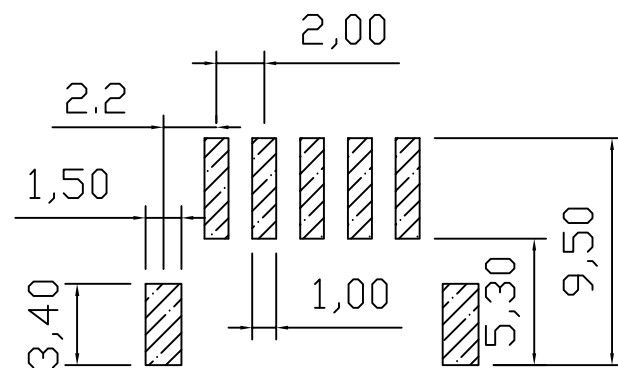

RoHS 2.0

REV.	ECN NO.	DESCRIPTION	DATE	DESIGN
A0.	/.	新版发行	2021.11.27	Willming

PIN	DIM A	DIM B	DIM C
2P	8.00	4.80	2.00
3P	10.00	6.80	4.00
4P	12.00	8.80	6.00
5P	14.00	10.80	8.00
6P	16.00	12.80	10.00

RECOMMENDER P.C.B.LAYOUT TOP VIEW

Specifications:

1. Rated Voltage: 125V AC/DC
2. Rated Current: 2A AC, DC
3. Withstand Voltage: 200V AC/minute
4. Contact Resistance : 50mΩ (Max)
5. Insulation Resistance: 1000MO(MIN)
6. Storage Temperature e Range: -40°C~+85°C;
7. Operation Temperature Range: -25°C~+70°C;

3	插片	黄铜H65	镀镍锡	
2	插针	黄铜H65	镀镍锡	
1	底座	LCP	本色	
序号	品名	材质	电镀/颜色	备注

深圳市虹成电子有限公司

UNLESS OTHERWISE, GENERAL TOLERANCE:
 X. xxx ±0.10
 X. xx ±0.20
 X. x ±0.30

NAME: 针座2.0卧贴5P P/N: HCZZ0451-5
 DWG NO:

THIRD ANGLE PROJECTION

UNIT:	SCALE	SIZE:	SHEET:	REV.
MM	1:1	A4	1/1	A0

ANGULAR:
 X. xx° ±1°
 X. x° ±3°
 X. ° ±5°

DRAWN: Willming CHECKED: Xiao APPROVED: Tang

X-ON Electronics

Largest Supplier of Electrical and Electronic Components