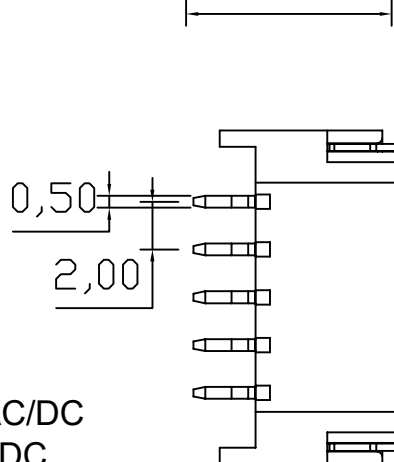

RoHS 2.0

REV.	ECN NO.	DESCRIPTION	DATE	DESIGN
A0.	/.	新版发行	2021.11.27	Willming

PIN	DIM A	DIM B	DIM C
2P	8.00	4.80	2.00
3P	10.00	6.80	4.00
4P	12.00	8.80	6.00
5P	14.00	10.80	8.00
6P	16.00	12.80	10.00

RECOMMENDER P.C.B.LAYOUT TOP VIEW

Specifications:

1. Rated Voltage: 125V AC/DC
2. Rated Current: 2A AC, DC
3. Withstand Voltage: 200V AC/minute
4. Contact Resistance : 50mΩ (Max)
5. Insulation Resistance: 1000MO(MIN)
6. Storage Temperature e Range: -40°C~+85°C;
7. Operation Temperature Range: -25°C~+70°C;

3	插片	黄铜H65	镀镍锡	
2	插针	黄铜H65	镀镍锡	
1	底座	LCP	本色	
序号	品名	材质	电镀/颜色	备注

深圳市虹成电子有限公司

UNLESS OTHERWISE, GENERAL TOLERANCE:
 X. xxx ±0.10
 X. xx ±0.20
 X. x ±0.30

NAME: 针座2.0卧贴5P P/N: HCZZ0451-5
 DWG NO:

THIRD ANGLE PROJECTION

UNIT:	SCALE	SIZE:	SHEET:	REV.
MM	1:1	A4	1/1	A0

ANGULAR:
 X. xx° ±1°
 X. x° ±3°
 X. ° ±5°

DRAWN: Willming CHECKED: Xiao APPROVED: Tang

X-ON Electronics

Largest Supplier of Electrical and Electronic Components