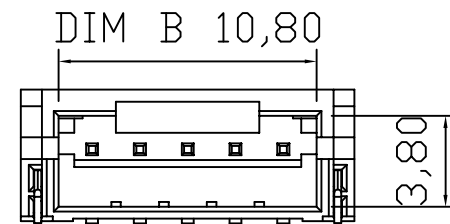

RoHS 2.0

REV.	ECN NO.	DESCRIPTION	DATE	DESIGN
A0.	/.	新版发行	2021.11.27	Willming

PIN	DIM A	DIM B	DIM C
2P	8.00	4.80	2.00
3P	10.00	6.80	4.00
4P	12.00	8.80	6.00
5P	14.00	10.80	8.00
6P	16.00	12.80	10.00

RECOMMENDER P.C.B.LAYOUT TOP VIEW

Specifications:

1. Rated Voltage: 125V AC/DC
2. Rated Current: 2A AC, DC
3. Withstand Voltage: 200V AC/minute
4. Contact Resistance : 50mΩ (Max)
5. Insulation Resistance: 1000MO(MIN)
6. Storage Temperature e Range: -40°C~+85°C;
7. Operation Temperature Range: -25°C~+70°C;

UNIT:	SCALE	SIZE:	SHEET:	REV.
MM	1:1	A4	1/1	A0

ANGULAR:
 X. xx° ±1°
 X. x° ±3°
 X. ° ±5°

DRAWN: Willming CHECKED: Xiao APPROVED: Tang

X-ON Electronics

Largest Supplier of Electrical and Electronic Components