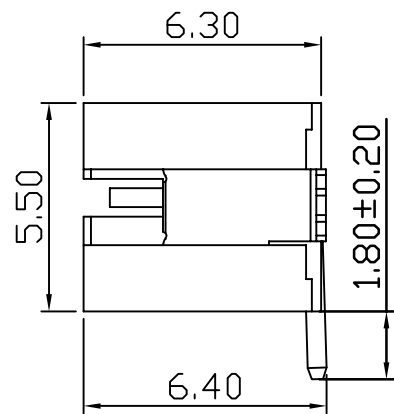

RoHS 2.0

REV.	ECN NO.	DESCRIPTION	DATE	DESIGN
A0.	/.	新版发行	2020.04.06	Yang
A1.	/.	重新校对图面	2021.01.07	LiHui

PIN数	A±0.1	B±0.1	C±0.1
2P	8.00	4.80	2.00
3P	10.00	6.80	4.00
4P	12.00	8.80	6.00
5P	14.00	10.80	8.00
6P	16.00	12.80	10.00

3D View

Specifications:

1. Rated Voltage : 125V AC/DC
2. Rated Current : 2A AC,DC
3. Withstand Voltage : 200V AC/minute
4. Contact Resistance : 50mΩ(MAX.)
5. Insulation Resistance : 1000MΩ(MIN.)
6. Storage Temperature Range: -40°C~+85°C;
7. Operation Temperature Range: -25°C~+70°C;

ANGULAR:  
X. xx° ±1°  
X. x° ±3°  
X. ° ±5°