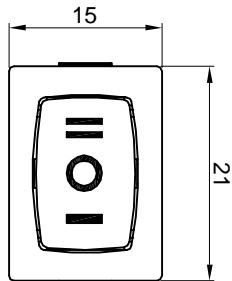

东莞市宏聚电子五金制品有限公司

HONGJU(DONGGUAN)ELECTRONIC & METAL PRODUCTS CO.,LTD

MR-1

Rating: 10A 125V AC (UL CUL)
6A 250V AC (CQC ENEC VDE)
Contact Resistance: 50mΩ Max
Insulation Resistance: DC 500V 100MΩ Min
Dielectric Strength: AC1500V 1 minute
Dielectrical life: 10,000 cycles
Operating Temperature: 0°C~85°C