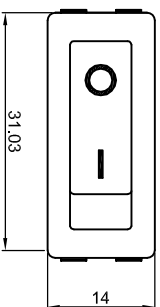

R-1

Rating: 16A 125V AC (UL CUL)
16A 250V AC (UL CUL VDE ENEC CB CQC)
Contact Resistance: 50m Ω (Max)
Insulation Resistance: DC 500V 100M Ω (Min)
Dielectric Strength: AC1500V 1 minute
Dielectrical life: 10,000 cycles
Operating Temperature: 0℃~85℃
Safety Approval:
Function: ON-OFF