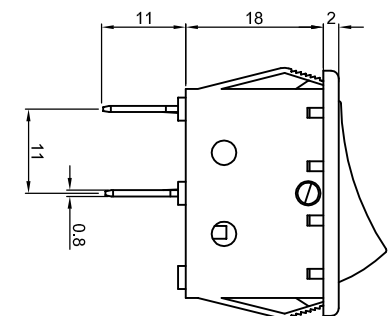

R-1

Rating: 16A 125V AC (UL CUL)
16A 250V AC (UL CUL VDE ENEC CB CQC)
Contact Resistance: 50m Ω (Max)
Insulation Resistance: DC 500V 100M Ω (Min)
Dielectric Strength: AC1500V 1 minute
Dielectrical life: 10,000 cycles
Operating Temperature: 0℃~85℃
Safety Approval:
Function: ON-OFF

CUT-OUT

	X	Y
	30.0+0.1	11.0+0.1
	30.2+0.1	11.0+0.1
	30.4+0.1	11.0+0.1

MATERIAL:

Body:Nylon66, UL rated:94V-2 min

Actuator:Nylon66, UL rated:94V-2 min

Terminal:Brass,silver or tin plated

公差 TOLERANCES	X±0.3	.XX±0.15	角度 ANGLE ±1°	单位 DIMENSION UNIT	mm.

Marking		X	0	1	2	3	4	5	7
柄	None								

版本 VER.	变更说明 CHANGE DESCRIPTION	日期 DATE	ECN NO.	批准 APPROVED BY	核对 CHECKED BY	绘图 DRAWN BY	品名 TITLE	图号 DRAWING NO
A0	New Issue	2009.02.26	N/A	Xinchno_Lee	Gokey_Guo	Gokey_Guo	R-1-110-C5N-BB	R-1-110-C5N-BB_A0