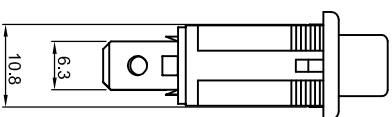

R-1

Rating: 16A 125V AC (UL CUL)
16A 250V AC (UL CUL VDE ENEC CB CQC)
Contact Resistance: 50m Ω (Max)
Insulation Resistance: DC 500V 100M Ω (Min)
Dielectric Strength: AC1500V 1 minute
Dielectrical life: 10,000 cycles
Operating Temperature: 0℃~85℃
Safety Approval:
Function: ON-OFF