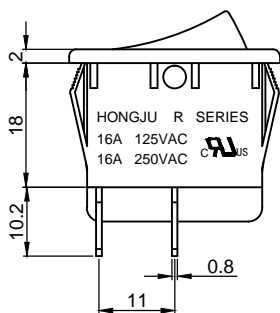

R-4

Rating: 16A 125V AC (UL CUL)

16(4)A 250V AC (UL CUL VDE ENEC CB CQC)

Contact Resistance: 50m Ω (Max)

Insulation Resistance: DC 500V 100M Ω (Min)

Dielectric Strength: AC1500V 1 minute

Electrical life: 10,000 cycles

Operating Temperature: 0℃~85℃

Safety Approval:

CUT-OUT

	X	Y
0.75~1.25	28.0+0.10	22.0+0.10
1.25~2.00	28.2+0.10	22.0+0.10
2.00~3.00	28.4+0.10	22.0+0.10

MATERIAL:

Body:Nylon66,UL rated:94V-0

Actuator:Nylon66,UL rated:94V-0

Terminal:Brass with silver-plate

Marking	X	0	1	2	3	4	5	7	8	P
	柄	None	●	ON OFF	≡ —	— ○	— ○	Front/前进 Back/后退	Front Back	ON OFF

			公差 TOLERANCES		.X± 0.3 .XX± 0.15		角度 ± 1°		单位 DIMENSION UNIT mm.	
			版本 VERSION	A0	比例尺 SCALE	NONE	日期 DATE	2014.07.15	品名 TITLE	
			核准 APPROVED BY	王龙	核对 CHECKED BY	杜沛钧	绘图 DRAWN BY	黎夏	R-4-210-CXL-BR-220	
版本 VER.	变更说明 CHANGE DESCRIPTION	日期 DATE	ECN NO.							图号 DRAWING NO
									R-4-210-CXL-BR-220_A0	