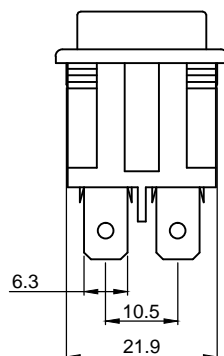

R-4

Rating: 16A 125V AC (UL CUL)

16(4)A 250V AC (UL CUL VDE ENEC CB CQC)

Contact Resistance: 50m Ω (Max)

Insulation Resistance: DC 500V 100M Ω (Min)

Dielectric Strength: AC1500V 1 minute

Electrical life: 10,000 cycles

Operating Temperature: 0℃~85℃

Safety Approval:

CUT-OUT

	X	Y
0.75~1.25	28.0+0.10	22.0+0.10
1.25~2.00	28.2+0.10	22.0+0.10
2.00~3.00	28.4+0.10	22.0+0.10

MATERIAL:

Body:Nylon66,UL rated:94V-0

Actuator:Nylon66,UL rated:94V-0

Terminal:Brass with silver-plate

Marking	X	0	1	2	3	4	5	7	8	P
	柄	None	●	ON OFF	≡ —	— ○	— ○	Front/前进 Back/后退	Front Back	ON OFF

			公差 TOLERANCES		.X± 0.3 .XX± 0.15		角度 ± 1°		单位 DIMENSION UNIT mm.	
			版本 VERSION	A0	比例尺 SCALE	NONE	日期 DATE	2014.07.15	品名 TITLE	
			核准 APPROVED BY	王龙	核对 CHECKED BY	杜沛钧	绘图 DRAWN BY	黎夏	R-4-210-CXL-BR-220	
版本 VER.	变更说明 CHANGE DESCRIPTION	日期 DATE	ECN NO.							图号 DRAWING NO
									R-4-210-CXL-BR-220_A0	