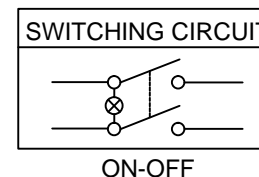

Operating Temperature: 0℃~85℃

Safety Approval:

CUT-OUT

	X	Y
0.75~1.25	28.0+0.10	22.0+0.10
1.25~2.00	28.2+0.10	22.0+0.10
2.00~3.00	28.4+0.10	22.0+0.10

MATERIAL:

Body:Nylon66,UL rated:94V-0

Actuator:Nylon66,UL rated:94V-0