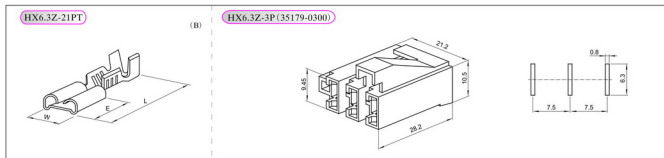

技术参数 SPECIFICATIONS

- 适用线规 (Applicable wires) : AWG24#~14#
- 温度范围 (Temperature range) : -25℃~85℃
- 额定电压 (Voltage rating) : 300V.Ac/Dc
- 额定电流 (Current rating) : 15A max
- 接触电阻 (Contact resistance) : $\leq 0.01\Omega$
- 绝缘电阻 (Insulation resistance) : $\geq 1000M\Omega$
- 耐压 (Withstand voltage) : 2000V.Ac/1min
- 材料 (Material) :
 - 壳体 (Housing) : 尼龙 (PA66) UL94V-0
 - 端子 (Terminal) : 黄铜 (Brass Tin/plated)

.187"/.250" 端子 TERMINAL

型号 Type	适用线规 Applicable wires	mm ²	AWG#	材料 Material	尺寸 Dimensions (mm)				示例 Sample	数量 Quantity
					W	L	E	材料厚度 Thickness		
HX4.8S-01T	730567-3	0.22~0.5	24~20		5.6	19.3	5.1	0.3	A	10000PCS/包
HX4.8S-21T	730568-3	0.55~1.28	20~16	黄铜 Brass	5.6	19.3	5.1	0.3		8000PCS/包
HX4.8S-41T	730569-3	0.76~2.09	18~14		5.6	19.3	5.1	0.3		6000PCS/包
HX6.3Z-21PT	35725-4210	0.55~1.28	20~16	黄铜 Brass	7.5	18.5	7.7	0.4	B	

型号 Type	尺寸 Dimensions (mm)				
	A	B	C	D	F
.187"	7.0	3.6	4.8	φ1.5	0.5
.250"	8.3	3.8	6.35	φ2.0	0.8

X-ON Electronics

Largest Supplier of Electrical and Electronic Components

Click to view similar products for [Headers & Wire Housings](#) category: