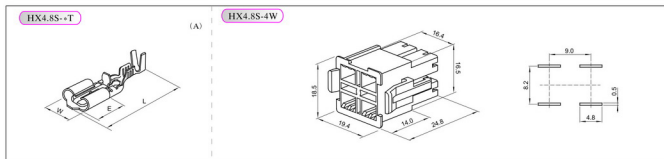

技术参数 SPECIFICATIONS

- 适用线规 (Applicable wires) : AWG24#~14#
- 温度范围 (Temperature range) : -25℃~85℃
- 额定电压 (Voltage rating) : 300V.Ac/Dc
- 额定电流 (Current rating) : 15A max
- 接触电阻 (Contact resistance) : $\leq 0.01\Omega$
- 绝缘电阻 (Insulation resistance) : $\geq 1000M\Omega$
- 耐压 (Withstand voltage) : 2000V.Ac/1min
- 材料 (Material) :
 - 壳体 (Housing) : 尼龙 (PA66) UL94V-0
 - 端子 (Terminal) : 黄铜 (Brass Tin/plated)

.187"/.250" 端子 TERMINAL

型号 Type	适用线规 Applicable wires	mm ²	AWG#	材料 Material	尺寸 Dimensions (mm)				示例 Sample	数量 Quantity
					W	L	E	材料厚度 Thickness		
HX4.8S-01T	730567-3	0.22~0.5	24~20		5.6	19.3	5.1	0.3	A	10000PCS/包
HX4.8S-21T	730568-3	0.55~1.28	20~16	黄铜 Brass	5.6	19.3	5.1	0.3		8000PCS/包
HX4.8S-41T	730569-3	0.76~2.09	18~14		5.6	19.3	5.1	0.3		6000PCS/包
HX6.3Z-21PT	35725-4210	0.55~1.28	20~16	黄铜 Brass	7.5	18.5	7.7	0.4	B	

型号 Type	尺寸 Dimensions (mm)				
	A	B	C	D	F
.187"	7.0	3.6	4.8	φ1.5	0.5
.250"	8.3	3.8	6.35	φ2.0	0.8

X-ON Electronics

Largest Supplier of Electrical and Electronic Components

Click to view similar products for [Headers & Wire Housings](#) category: