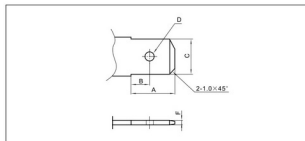

技术参数 SPECIFICATIONS

- 适用线规 (Applicable wires) : AWG24#~14#
- 温度范围 (Temperature range) : -25℃~85℃
- 额定电压 (Voltage rating) : 300V.Ac/Dc
- 额定电流 (Current rating) : 15A max
- 接触电阻 (Contact resistance) : $\leq 0.01\Omega$
- 绝缘电阻 (Insulation resistance) : $\geq 1000M\Omega$
- 耐压 (Withstand voltage) : 2000V.Ac/1min
- 材料 (Material) :
 - 壳体 (Housing) : 尼龙 (PA66) UL94V-0
 - 端子 (Terminal) : 黄铜 (Brass Tin/plated)

.187"/.250" 端子 TERMINAL

型号 Type	适用线规 Applicable wires	mm ²	AWG#	材料 Material	尺寸 Dimensions (mm)				示例 Sample	数量 Quantity
					W	L	E	材料厚度 Thickness		
HX4.8S-01T	730567-3	0.22~0.5	24~20		5.6	19.3	5.1	0.3	A	10000PCS/包
HX4.8S-21T	730568-3	0.55~1.28	20~16	黄铜 Brass	5.6	19.3	5.1	0.3		8000PCS/包
HX4.8S-41T	730569-3	0.76~2.09	18~14		5.6	19.3	5.1	0.3		6000PCS/包
HX6.3Z-21PT	35725-4210	0.55~1.28	20~16	黄铜 Brass	7.5	18.5	7.7	0.4	B	

型号 Type	尺寸 Dimensions (mm)				
	A	B	C	D	F
.187"	7.0	3.6	4.8	φ1.5	0.5
.250"	8.3	3.8	6.35	φ2.0	0.8

X-ON Electronics

Largest Supplier of Electrical and Electronic Components

Click to view similar products for [Headers & Wire Housings](#) category: