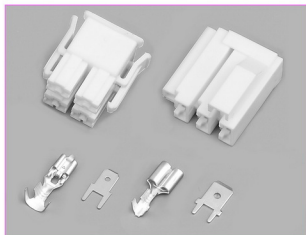

技术参数 SPECIFICATIONS

- 适用线规 (Applicable wires) : AWG24#~14#
- 温度范围 (Temperature range) : -25℃~85℃
- 额定电压 (Voltage rating) : 300V.Ac/Dc
- 额定电流 (Current rating) : 15A max
- 接触电阻 (Contact resistance) : $\leq 0.01\Omega$
- 绝缘电阻 (Insulation resistance) : $\geq 1000M\Omega$
- 耐压 (Withstand voltage) : 2000V.Ac/1min
- 材料 (Material) :
 - 壳体 (Housing) : 尼龙 (PA66) UL94V-0
 - 端子 (Terminal) : 黄铜 (Brass Tin/plated)

.187"/.250" 端子 TERMINAL

型号 Type	适用线规 Applicable wires	mm ²	AWG#	材料 Material	尺寸 Dimensions (mm)				示例 Sample	数量 Quantity
					W	L	E	材料厚度 Thickness		
HX4.8S-01T	730567-3	0.22~0.5	24~20		5.6	19.3	5.1	0.3	A	10000PCS/包
HX4.8S-21T	730568-3	0.55~1.28	20~16	黄铜 Brass	5.6	19.3	5.1	0.3		8000PCS/包
HX4.8S-41T	730569-3	0.76~2.09	18~14		5.6	19.3	5.1	0.3		6000PCS/包
HX6.3Z-21PT	35725-4210	0.55~1.28	20~16	黄铜 Brass	7.5	18.5	7.7	0.4	B	

型号 Type	尺寸 Dimensions (mm)				
	A	B	C	D	F
.187"	7.0	3.6	4.8	φ1.5	0.5
.250"	8.3	3.8	6.35	φ2.0	0.8

X-ON Electronics

Largest Supplier of Electrical and Electronic Components

Click to view similar products for [Headers & Wire Housings](#) category: