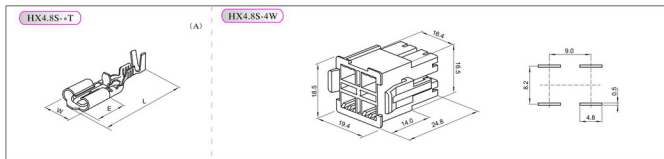

技术参数 SPECIFICATIONS

- 适用线规 (Applicable wires) : AWG24#~14#
- 温度范围 (Temperature range) : -25℃~85℃
- 额定电压 (Voltage rating) : 300V.Ac/Dc
- 额定电流 (Current rating) : 15A max
- 接触电阻 (Contact resistance) : $\leq 0.01\Omega$
- 绝缘电阻 (Insulation resistance) : $\geq 1000M\Omega$
- 耐压 (Withstand voltage) : 2000V.Ac/1min
- 材料 (Material) :
 - 壳体 (Housing) : 尼龙 (PA66) UL94V-0
 - 端子 (Terminal) : 黄铜 (Brass Tin/plated)

.187"/.250" 端子 TERMINAL

型号 Type	适用线规 Applicable wires	mm ²	AWG#	材料 Material	尺寸 Dimensions (mm)				示例 Sample	数量 Quantity
					W	L	E	材料厚度 Thickness		
HX4.8S-01T	730567-3	0.22~0.5	24~20		5.6	19.3	5.1	0.3	A	10000PCS/包
HX4.8S-21T	730568-3	0.55~1.28	20~16	黄铜 Brass	5.6	19.3	5.1	0.3		8000PCS/包
HX4.8S-41T	730569-3	0.76~2.09	18~14		5.6	19.3	5.1	0.3		6000PCS/包
HX6.3Z-21PT	35725-4210	0.55~1.28	20~16	黄铜 Brass	7.5	18.5	7.7	0.4	B	

型号 Type	尺寸 Dimensions (mm)				
	A	B	C	D	F
.187"	7.0	3.6	4.8	φ1.5	0.5
.250"	8.3	3.8	6.35	φ2.0	0.8

X-ON Electronics

Largest Supplier of Electrical and Electronic Components

Click to view similar products for [Terminals](#) category: