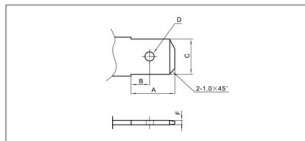

技术参数 SPECIFICATIONS

- 适用线规 (Applicable wires) : AWG24#~14#
- 温度范围 (Temperature range) : -25℃~85℃
- 额定电压 (Voltage rating) : 300V.Ac/Dc
- 额定电流 (Current rating) : 15A max
- 接触电阻 (Contact resistance) : $\leq 0.01\Omega$
- 绝缘电阻 (Insulation resistance) : $\geq 1000M\Omega$
- 耐压 (Withstand voltage) : 2000V.Ac/1min
- 材料 (Material) :
 - 壳体 (Housing) : 尼龙 (PA66) UL94V-0
 - 端子 (Terminal) : 黄铜 (Brass Tin/plated)

.187"/.250" 端子 TERMINAL

型号 Type	适用线规 Applicable wires	mm ²	AWG#	材料 Material	尺寸 Dimensions (mm)				示例 Sample	数量 Quantity
					W	L	E	材料厚度 Thickness		
HX4.8S-01T	730567-3	0.22~0.5	24~20		5.6	19.3	5.1	0.3	A	10000PCS/包
HX4.8S-21T	730568-3	0.55~1.28	20~16	黄铜 Brass	5.6	19.3	5.1	0.3		8000PCS/包
HX4.8S-41T	730569-3	0.76~2.09	18~14		5.6	19.3	5.1	0.3		6000PCS/包
HX6.3Z-21PT	35725-4210	0.55~1.28	20~16	黄铜 Brass	7.5	18.5	7.7	0.4	B	

型号 Type	尺寸 Dimensions (mm)				
	A	B	C	D	F
.187"	7.0	3.6	4.8	φ1.5	0.5
.250"	8.3	3.8	6.35	φ2.0	0.8

X-ON Electronics

Largest Supplier of Electrical and Electronic Components

Click to view similar products for [Terminals](#) category: