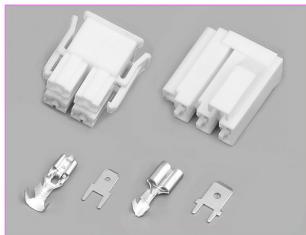

技术参数 SPECIFICATIONS

- 适用线规 (Applicable wires) : AWG24#~14#
- 温度范围 (Temperature range) : -25℃~85℃
- 额定电压 (Voltage rating) : 300V.Ac/Dc
- 额定电流 (Current rating) : 15A max
- 接触电阻 (Contact resistance) : $\leq 0.01\Omega$
- 绝缘电阻 (Insulation resistance) : $\geq 1000M\Omega$
- 耐压 (Withstand voltage) : 2000V.Ac/1min
- 材料 (Material) :
 - 壳体 (Housing) : 尼龙 (PA66) UL94V-0
 - 端子 (Terminal) : 黄铜 (Brass Tin/plated)

.187"/.250" 端子 TERMINAL

型号 Type	适用线规 Applicable wires	mm ²	AWG#	材料 Material	尺寸 Dimensions (mm)				示例 Sample	数量 Quantity
					W	L	E	材料厚度 Thickness		
HX4.8S-01T	730567-3	0.22~0.5	24~20		5.6	19.3	5.1	0.3	A	10000PCS/包
HX4.8S-21T	730568-3	0.55~1.28	20~16	黄铜 Brass	5.6	19.3	5.1	0.3		8000PCS/包
HX4.8S-41T	730569-3	0.76~2.09	18~14		5.6	19.3	5.1	0.3		6000PCS/包
HX6.3Z-21PT	35725-4210	0.55~1.28	20~16	黄铜 Brass	7.5	18.5	7.7	0.4	B	

型号 Type	尺寸 Dimensions (mm)				
	A	B	C	D	F
.187"	7.0	3.6	4.8	φ1.5	0.5
.250"	8.3	3.8	6.35	φ2.0	0.8

X-ON Electronics

Largest Supplier of Electrical and Electronic Components

Click to view similar products for [Terminals](#) category: