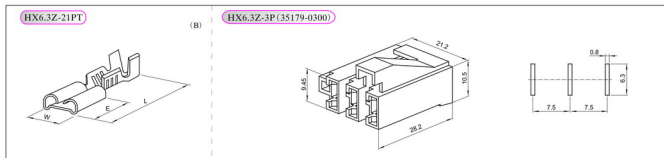

技术参数 SPECIFICATIONS

- 适用线规 (Applicable wires) : AWG24#~14#
- 温度范围 (Temperature range) : -25℃~85℃
- 额定电压 (Voltage rating) : 300V.Ac/Dc
- 额定电流 (Current rating) : 15A max
- 接触电阻 (Contact resistance) : $\leq 0.01\Omega$
- 绝缘电阻 (Insulation resistance) : $\geq 1000M\Omega$
- 耐压 (Withstand voltage) : 2000V.Ac/1min
- 材料 (Material) :
 - 壳体 (Housing) : 尼龙 (PA66) UL94V-0
 - 端子 (Terminal) : 黄铜 (Brass Tin/plated)

.187"/.250" 端子 TERMINAL

型号 Type	适用线规 Applicable wires	mm ²	AWG#	材料 Material	尺寸 Dimensions (mm)				示例 Sample	数量 Quantity
					W	L	E	材料厚度 Thickness		
HX4.8S-01T	730567-3	0.22~0.5	24~20		5.6	19.3	5.1	0.3	A	10000PCS/包
HX4.8S-21T	730568-3	0.55~1.28	20~16	黄铜 Brass	5.6	19.3	5.1	0.3		8000PCS/包
HX4.8S-41T	730569-3	0.76~2.09	18~14		5.6	19.3	5.1	0.3		6000PCS/包
HX6.3Z-21PT	35725-4210	0.55~1.28	20~16	黄铜 Brass	7.5	18.5	7.7	0.4	B	

型号 Type	尺寸 Dimensions (mm)				
	A	B	C	D	F
.187"	7.0	3.6	4.8	φ1.5	0.5
.250"	8.3	3.8	6.35	φ2.0	0.8

X-ON Electronics

Largest Supplier of Electrical and Electronic Components

Click to view similar products for [Terminals](#) category: