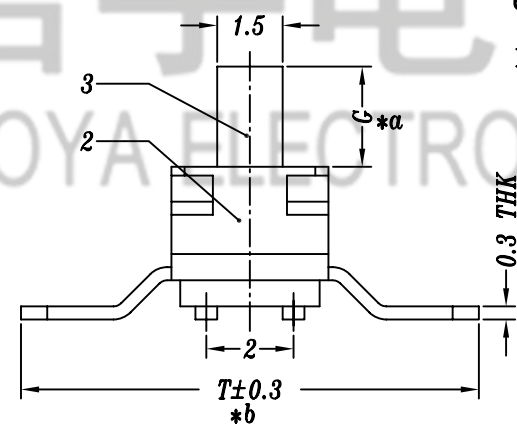

- SPECIFICATION**
1. Rating: DC 6V 0.3A
  2. Travel: 2 mm
  3. Function: 2P3T
  4. Contact Resistance:  $\leq 70m\Omega$  MAX
  5. Operating Force:  $200\pm 80gf$ ,  $300\pm 100gf$
  6. Life test: 10,000 cycles

KNOB G=1.8, 2.0, 3.0, 4.0 5.0mm  
T=6.5, 7.5, 10.5mm

G2: 胶柄长2mm  
B: 胶柄颜色黑色

				TOLERANCE UNLESS SPECIFIED									
				UP TO 5mm: $\pm 0.1$	ANGULAR	A1	2017.01.09	新增T6.5规格		GYW			
				ABOVE 5mm: $\pm 0.2$	$\pm 1^\circ$	NO	DATE	REVISIONS		BY	APPD		
4	MK23D38 SPRING	PBS	2	NATURAL	TITLE: MINI SLIDE SWITCH		UNIT : MM	ROHS	DWN				
3	MS23D18 KNOB	PA46/PA9T	1	BLACK	MODEL: MS-23D20 G2-B 弹线		SCALE: 6:1	COMPLIANT	CHK'D				
2	MS23D18 COVER	0.2mm SUS	1	WASHING	HAOYU(HONGKONG)LIMITED 皓宇(香港)有限公司							APPD	
1	MS23D20 CASE	PA9T/9# BRASS STRIP	1	BLACK/Ag PLATED								PRO.AGL:	
NO.	PART NAME	MATERIAL	QTY	FINISHING									