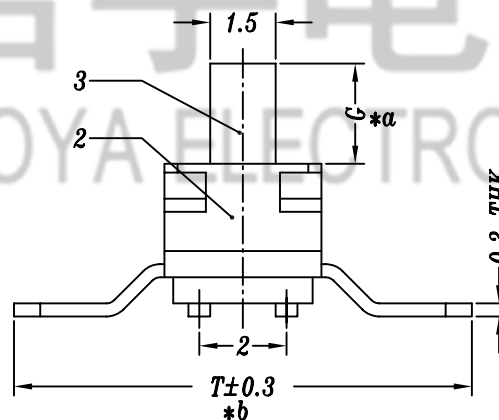

- SPECIFICATION**
1. Rating: DC 6V 0.3A
 2. Travel: 2 mm
 3. Function: 2P3T
 4. Contact Resistance: $\leq 70m\Omega$ MAX
 5. Operating Force: $200\pm 80gf$, $300\pm 100gf$
 6. Life test: 10,000 cycles

KNOB G=1.8, 2.0, 3.0, 4.0 5.0mm
T=6.5, 7.5, 10.5mm

G2: 胶柄长2mm
B: 胶柄颜色黑色

				TOLERANCE UNLESS SPECIFIED								
				UP TO 5mm: ±0.1	ANGULAR	A1	2017.01.09	新增T6.5规格		GYW		
				ABOVE 5mm: ±0.2	±1°	NO	DATE	REVISIONS		BY	APPD	
4	MK23D38 SPRING	PBS	2	NATURAL	TITLE:MINI SLIDE SWITCH		UNIT : MM	ROHS	DWN			
3	MS23D18 KNOB	PA46/PA9T	1	BLACK	MODEL:MS-23D20 G2-B 弹线		SCALE: 6:1	COMPLIANT	CHK'D			
2	MS23D18 COVER	0.2mm SUS	1	WASHING	 HAOYU(HONGKONG)LIMITED 皓宇(香港)有限公司						APPD	
1	MS23D20 CASE	PA9T/9# BRASS STRIP	1	BLACK/Ag PLATED							PRO.AGL:	
NO.	PART NAME	MATERIAL	QTY	FINISHING								