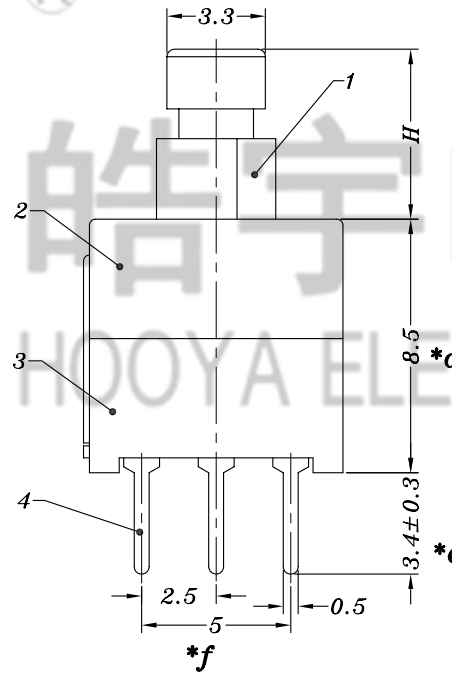

P.C.B LAYOUT

SCHEMATIC

SPECIFICATION

1. Rating: DC 12V 0.3A
2. Function: 2P2T
3. Contact Resistance: $\leq 70m\Omega$ MAX
4. Operating Force: $180\pm 50gf$, $250\pm 80gf$
5. Life test: 10,000 cycles

KNOB H				C
4.5	5.7	6.5	9.0	3.3*3.3
9.5	11.25	12	14	
14.5	14.7	16		

S: 有锁
E: 力度250gf, 14C: 柄高14.0mm, C: 3.3*3.3胶头

NO.	PART NAME	MATERIAL	QTY	FINISHING	TOLERANCE UNLESS SPECIFIED		AO 2017.06.01		首次发行		GYW	
					UP TO 5mm: ± 0.1	ANGULAR $\pm 1^\circ$	NO	DATE	REVISIONS		BY	APPD
7	PB22E85 CAM STICK	SUS	1	WASHING								
6	PB22E85 SPRING	SUS	1	WASHING								
5	PB22E85 CONTACT	CLP8S	2	Ag CLAD								
4	PB22E85 TERMINAL	PA66/0.4mm BRASS	2	BLACK/Ag PLATED	TITLE: PUSH SWITCH		UNIT : MM	ROHS COMPLIANT	DWN			
3	PB22E85 CASE	PA66	1	BLACK	MODEL: PB-22E85PA-S-14C-E-W		SCALE: 5:1		CHK'D			
2	PB22E85 COVER	PA66	1	BLACK/蓝灰色					APPD			
1	PB22E85-HC KNOB	PA66	1	WHITE/YELLOW/BLACK					PRO.AGL:		REV :AO	