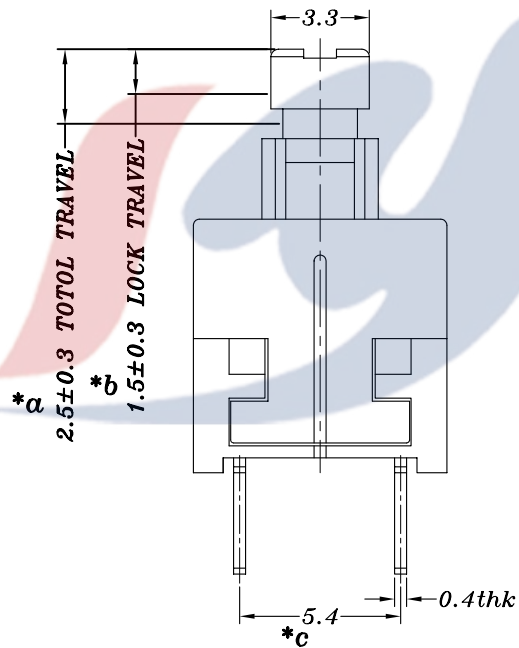

P.C.B LAYOUT

SCHEMATIC

SPECIFICATION

1. Rating: DC 12V 0.3A
2. Function: 2P2T
3. Contact Resistance: $\leq 70m\Omega$ MAX
4. Operating Force: $180\pm 50gf$, $250\pm 80gf$
5. Life test: 10,000 cycles

KNOB H				C
4.5	5.7	6.5	9.0	3.3*3.3
9.5	11.25	12	14	
14.5	14.7	16		

S: 有锁
E: 力度250gf, 14C: 柄高14.0mm, C: 3.3*3.3胶头

NO.	PART NAME	MATERIAL	QTY	FINISHING	TOLERANCE UNLESS SPECIFIED		AO 2017.06.01		首次发行		GYW	
					UP TO 5mm: ± 0.1	ANGULAR $\pm 1^\circ$	NO	DATE	REVISIONS		BY	APPD
7	PB22E85 CAM STICK	SUS	1	WASHING								
6	PB22E85 SPRING	SUS	1	WASHING								
5	PB22E85 CONTACT	CLP8S	2	Ag CLAD								
4	PB22E85 TERMINAL	PA66/0.4mm BRASS	2	BLACK/Ag PLATED	TITLE: PUSH SWITCH		UNIT : MM	ROHS COMPLIANT	DWN			
3	PB22E85 CASE	PA66	1	BLACK	MODEL: PB-22E85PA-S-14C-E-W		SCALE: 5:1		CHK'D			
2	PB22E85 COVER	PA66	1	BLACK/蓝灰色					APPD			
1	PB22E85-HC KNOB	PA66	1	WHITE/YELLOW/BLACK					PRO.AGL:		REV :AO	