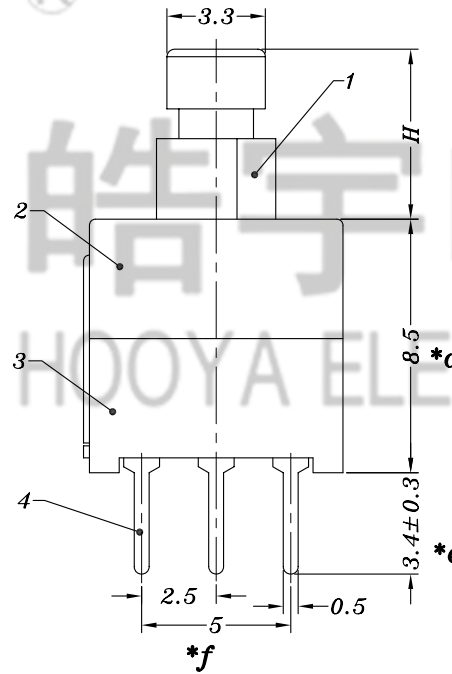

P.C.B LAYOUT

SCHEMATIC

SPECIFICATION

1. Rating: DC 12V 0.3A
2. Function: 2P2T
3. Contact Resistance: $\leq 70m\Omega$ MAX
4. Operating Force: $180\pm 50gf$, $250\pm 80gf$
5. Life test: 10,000 cycles

KNOB H				C
4.5	5.7	6.5	9.0	3.3*3.3
9.5	11.25	12	14	
14.5	14.7	16		

S: 有锁
 E: 力度250gf
 9.5C: 柄高9.5mm, C: 3.3*3.3胶头

NO.	PART NAME	MATERIAL	QTY	FINISHING	TOLERANCE UNLESS SPECIFIED							
					UP TO 5mm: ± 0.1	ANGULAR $\pm 1^\circ$	AO	2017.06.01	首次发行		GYW	
7	PB22E85 CAM STICK	SUS	1	WASHING	ABOVE 5mm: ± 0.2		NO	DATE	REVISIONS		BY	APPD
6	PB22E85 SPRING	SUS	1	WASHING	TITLE: PUSH SWITCH		UNIT : MM	ROHS COMPLIANT	DWN			
5	PB22E85 CONTACT	CLP8S	2	Ag CLAD	MODEL: PB-22E85PA-S-9.5C-E-W		SCALE: 5:1	CHK'D				
4	PB22E85 TERMINAL	PA66/0.4mm BRASS	2	BLACK/Ag PLATED	HAOYU(HONGKONG)LIMITED 皓宇(香港)有限公司		APPD		PRO.AGL: REV :AO			
3	PB22E85 CASE	PA66	1	BLACK								
2	PB22E85 COVER	PA66	1	BLACK/蓝灰色								
1	PB22E85-HC KNOB	PA66	1	WHITE/YELLOW/BLACK								