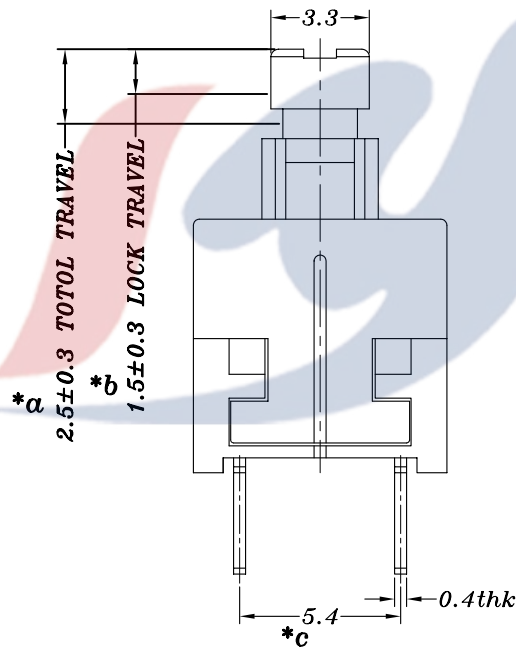

P.C.B LAYOUT

SCHEMATIC

SPECIFICATION

1. Rating: DC 12V 0.3A
2. Function: 2P2T
3. Contact Resistance: $\leq 70m\Omega$ MAX
4. Operating Force: $180\pm 50gf$, $250\pm 80gf$
5. Life test: 10,000 cycles

KNOB H				C
4.5	5.7	6.5	9.0	3.3*3.3
9.5	11.25	12	14	
14.5	14.7	16		

S: 有锁
 E: 力度250gf
 9.5C: 柄高9.5mm, C: 3.3*3.3胶头

NO.	PART NAME	MATERIAL	QTY	FINISHING	TOLERANCE UNLESS SPECIFIED							
					UP TO 5mm: ± 0.1	ANGULAR $\pm 1^\circ$	AO	2017.06.01	首次发行		GYW	
7	PB22E85 CAM STICK	SUS	1	WASHING	ABOVE 5mm: ± 0.2		NO	DATE	REVISIONS		BY	APPD
6	PB22E85 SPRING	SUS	1	WASHING	TITLE: PUSH SWITCH		UNIT : MM	ROHS COMPLIANT	DWN			
5	PB22E85 CONTACT	CLP8S	2	Ag CLAD	MODEL: PB-22E85PA-S-9.5C-E-W		SCALE: 5:1	CHK'D				
4	PB22E85 TERMINAL	PA66/0.4mm BRASS	2	BLACK/Ag PLATED	HAOYU(HONGKONG)LIMITED 皓宇(香港)有限公司		APPD		PRO.AGL: REV :AO			
3	PB22E85 CASE	PA66	1	BLACK								
2	PB22E85 COVER	PA66	1	BLACK/蓝灰色								
1	PB22E85-HC KNOB	PA66	1	WHITE/YELLOW/BLACK								