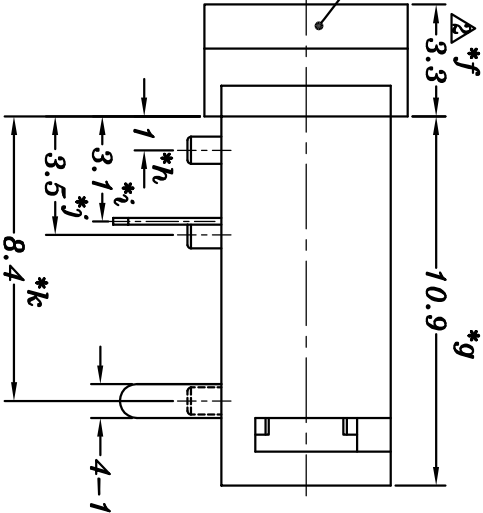

P.C.B LAYOUT

Model	Terminal 1	Terminal 2	Terminal 3	Terminal 4	Terminal 5
PJ-307	1	2	3	4	5
PJ-307-1	1	2	3	4	5
PJ-307-2	1	2	3	4	5
PJ-307-3	1	2	3	4	5
PJ-307-4	1	2	3	4	5
PJ-307-5	1	2	3	4	5
PJ-307-6	1	2	3	4	5

SCHEMATIC

NO.	PART	NAME	MATERIAL	QTY	FINISHING
7	PJ307	AXIS GUIDE 1.3	BRASS	1	Ni/Au PLATED
6	PJ307	5#SPRING	SUS	1	Ag PLATED
5	PJ307G	4#CURVE PIECE	BRASS	1	Ag PLATED
4	PJ307G	3#CURVE PIECE	BRASS	1	Ag PLATED
3	PJ307G	2#SPRING	PBS	1	Ag PLATED
2	PJ307	1#CONTACT FOOT	PBS	1	Ag PLATED
1	PJ307	CASE	PBT	1	BLACK

TOLERANCE		UNLESS SPECIFIED	
A2	2020.09.23	±0.1	ANGULAR ±1°
A1	2019.10.10	±0.2	

NO	DATE	REVISIONS	BY	APPD
A2	2020.09.23	拆分系列图, 区分轴套尺寸1.0/1.3	GYW	
A1	2019.10.10	原尺寸3.6±0.1更改为3.60±0.05	WZY	
A0	2019.10.24	初版	liu	

UNIT	MM	ROHS	COMPLIANT	DWN	CHK'D	APPD
MODEL:	PJ-307					
SCALE:	4:1					

PRO.AGI.	REV
皓宇(香港)有限公司	:A1

X-ON Electronics

Largest Supplier of Electrical and Electronic Components

Click to view similar products for [HDMI, Displayport & DVI Connectors](#) category: