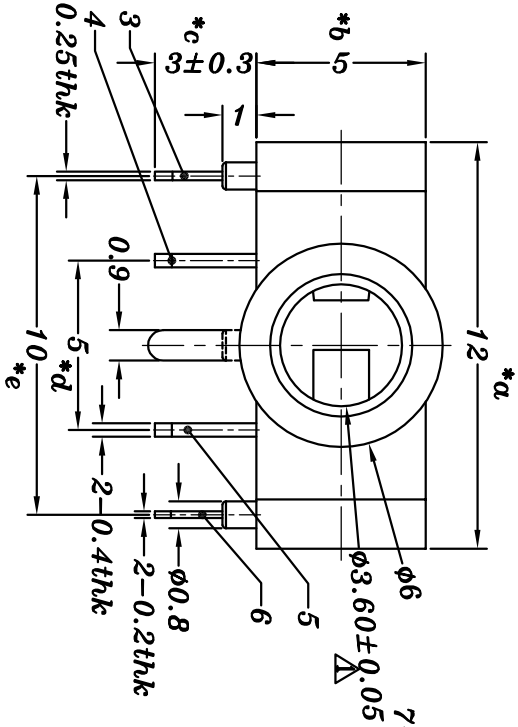

P.C.B LAYOUT

Model	Terminal 1	Terminal 2	Terminal 3	Terminal 4	Terminal 5
PJ-307	1	2	3	4	5
PJ-307-1	1	2	3	4	5
PJ-307-2	1	2	3	4	5
PJ-307-3	1	2	3	4	5
PJ-307-4	1	2	3	4	5
PJ-307-5	1	2	3	4	5
PJ-307-6	1	2	3	4	5

SCHEMATIC

NO.	PART	NAME	MATERIAL	QTY	FINISHING
7	PJ307	AXIS GUIDE 1.3	BRASS	1	Ni/Au PLATED
6	PJ307	5#SPRING	SUS	1	Ag PLATED
5	PJ307G	4#CURVE PIECE	BRASS	1	Ag PLATED
4	PJ307G	3#CURVE PIECE	BRASS	1	Ag PLATED
3	PJ307G	2#SPRING	PBS	1	Ag PLATED
2	PJ307	1#CONTACT FOOT	PBS	1	Ag PLATED
1	PJ307	CASE	PBT	1	BLACK

TOLERANCE		UNLESS SPECIFIED	
A2	2020.09.23	±0.1	ANGULAR ±1°
A1	2019.10.10	±0.2	

NO	DATE	REVISIONS	BY	APPD
A2	2020.09.23	拆分系列图, 区分轴套尺寸1.0/1.3	GYW	
A1	2019.10.10	原尺寸3.6±0.1更改为3.60±0.05	WZY	
A0	2019.10.24	初版	liu	