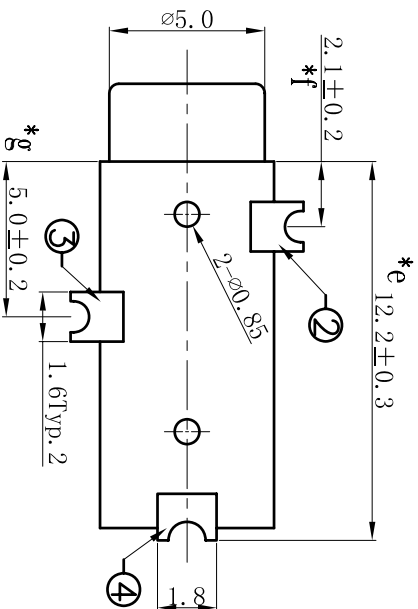

ROHS

P.C.B LAYOUT  
TOP VIEW

NO.	PART	NAME	MATERIAL	QTY	FINISHING
4	CONTACT FOOT	PHOSPHOR BRONZE		1	Ag-Plated
3	CONTACT FOOT	PHOSPHOR BRONZE		1	Ag-Plated
2	CONTACT FOOT	PHOSPHOR BRONZE		1	Ag-Plated
1	HOUSING	PA9T		1	BLACK

TOLERANCE UNLESS SPECIFIED		REVISIONS	
UP TO 5mm: ±0.1	ANGULAR ±1°	NO	DATE
ABOVE 5mm: ±0.2		1	2016.5.4
TITLE: PHONE JACK		UNIT : MM	ROHS COMPLIANT
MODEL: Pj-326		SCALE: 1:1	CHK'D
HAOYU(HONGKONG) LIMITED		APPD	BY
皓宇(香港)有限公司		PRO.AGI.	REV :A1