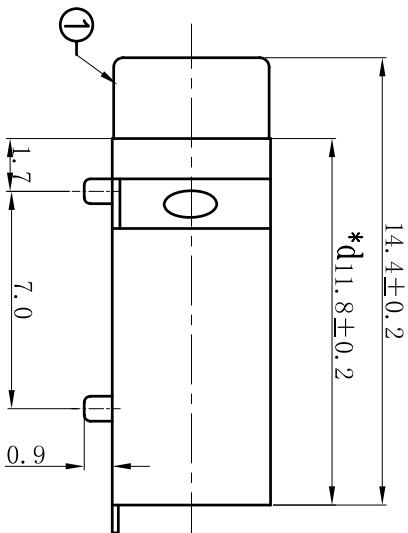

ROHS

P.C.B LAYOUT  
TOP VIEW

NO.	PART	NAME	MATERIAL	QTY	FINISHING
4	CONTACT FOOT	PHOSPHOR BRONZE		1	Ag-Plated
3	CONTACT FOOT	PHOSPHOR BRONZE		1	Ag-Plated
2	CONTACT FOOT	PHOSPHOR BRONZE		1	Ag-Plated
1	HOUSING	PA9T		1	BLACK

TOLERANCE UNLESS SPECIFIED		REVISIONS	
UP TO 5mm: ±0.1	ANGULAR ±1°	NO	DATE
ABOVE 5mm: ±0.2		1	2016.5.4
TITLE: PHONE JACK		UNIT : MM	ROHS COMPLIANT
MODEL: Pj-326		SCALE: 1:1	CHK'D
HAOYU(HONGKONG) LIMITED		APPD	BY
皓宇(香港)有限公司		PRO.AGI.	REV :A1