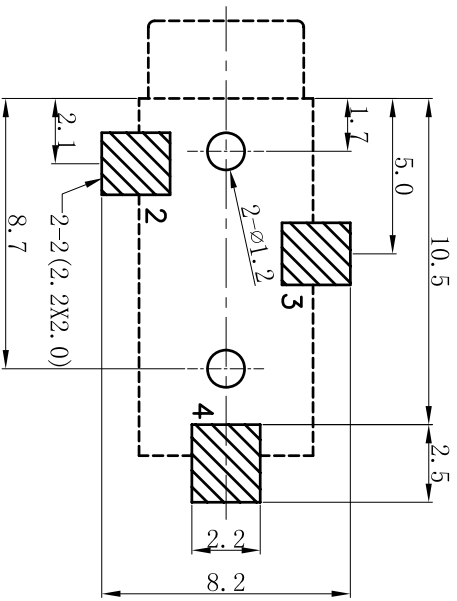

ROHS

P.C.B LAYOUT  
TOP VIEW

NO.	PART	NAME	MATERIAL	QTY	FINISHING
4	CONTACT FOOT	PHOSPHOR BRONZE		1	Ag-Plated
3	CONTACT FOOT	PHOSPHOR BRONZE		1	Ag-Plated
2	CONTACT FOOT	PHOSPHOR BRONZE		1	Ag-Plated
1	HOUSING	PA9T		1	BLACK

TOLERANCE UNLESS SPECIFIED		REVISIONS	
UP TO 5mm: ±0.1	ANGULAR ±1°	NO	DATE
ABOVE 5mm: ±0.2		1	2016.5.4
TITLE: PHONE JACK		UNIT : MM	ROHS COMPLIANT
MODEL: Pj-326		SCALE: 1:1	CHK'D
HAOYU(HONGKONG) LIMITED		APPD	BY
皓宇(香港)有限公司		PRO.AGI.	REV :A1