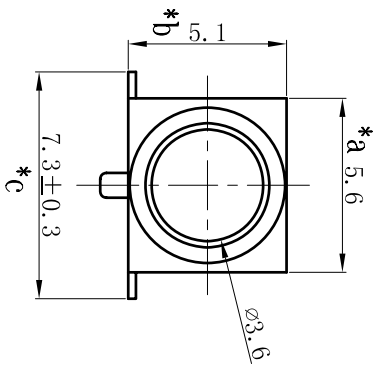

ROHS

P.C.B LAYOUT  
TOP VIEW

NO.	PART	NAME	MATERIAL	QTY	FINISHING
4	CONTACT FOOT	PHOSPHOR BRONZE		1	Ag-Plated
3	CONTACT FOOT	PHOSPHOR BRONZE		1	Ag-Plated
2	CONTACT FOOT	PHOSPHOR BRONZE		1	Ag-Plated
1	HOUSING	PA9T		1	BLACK

TOLERANCE UNLESS SPECIFIED		REVISIONS	
UP TO 5mm: ±0.1	ANGULAR ±1°	NO	DATE
ABOVE 5mm: ±0.2		1	2016.5.4
TITLE: PHONE JACK		UNIT : MM	ROHS COMPLIANT
MODEL: Pj-326		SCALE: 1:1	CHK'D
HAOYU(HONGKONG) LIMITED		APPD	BY
皓宇(香港)有限公司		PRO.AGI.	REV :A1