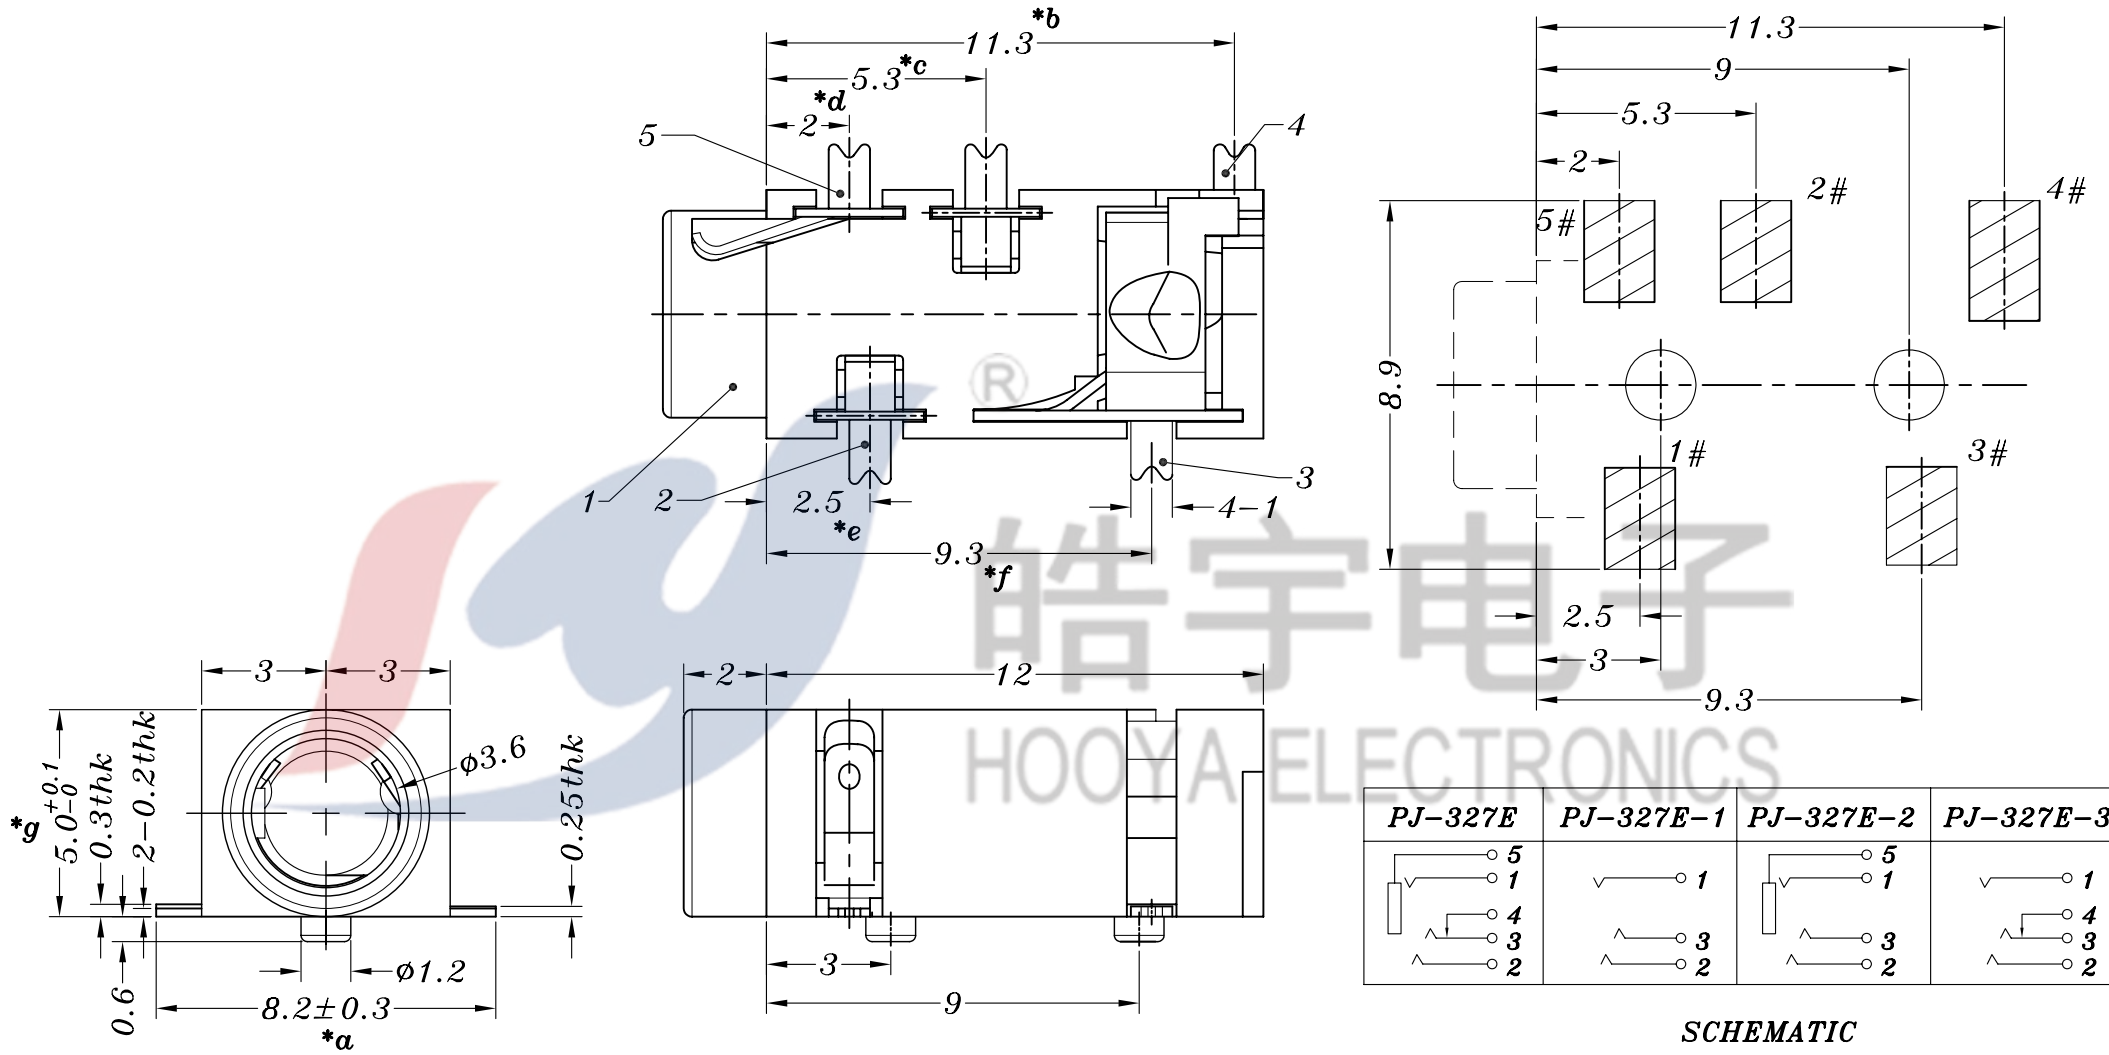

HAOYU

SCHEMATIC

NO.	PART NAME	MATERIAL	QTY	FINISHING	TOLERANCE UNLESS SPECIFIED		REVISIONS		DWN	CHK'D	APPD	
					UP TO 5mm: ±0.1	ANGULAR ±1°	NO	DATE				
5	PJ327E-5#CURVE PIECE	PBS	1	Au/Ag PLATED	A2	2019.12.04	根据异常单决议: 弹片材质磷铜修改为不锈钢		GYW			
4	PJ327C-4#CURVE PIECE	BRASS	1	Au/Ag PLATED	A1	2017.11.28	更新电路图		PWJ			
3	PJ327E-3#SPRING	SUS Δ	1	Au/Ag PLATED								
2	PJ327C-1#2#SPRING	PBS	2	Au/Ag PLATED								
1	PJ327E CASE	PA9T	1	BLACK								
					TITLE:PHONE JACK			UNIT : MM	ROHS COMPLIANT			
					MODEL:PJ-327E			SCALE: 5:1				
					HAOYU(HONGKONG)LIMITED 皓宇(香港)有限公司					APPD		
										PRO.AGL:	REV :A2	