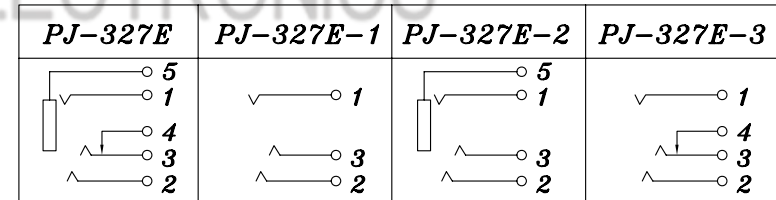

HAOYU

SCHEMATIC

NO.	PART NAME	MATERIAL	QTY	FINISHING	TOLERANCE UNLESS SPECIFIED		REVISIONS		DWN	CHK'D	APPD	
					UP TO 5mm: ±0.1	ANGULAR ±1°	NO	DATE				
5	PJ327E-5#CURVE PIECE	PBS	1	Au/Ag PLATED	A2	2019.12.04	根据异常单决议: 弹片材质磷铜修改为不锈钢		GYW			
4	PJ327C-4#CURVE PIECE	BRASS	1	Au/Ag PLATED	A1	2017.11.28	更新电路图		PWJ			
3	PJ327E-3#SPRING	SUS Δ	1	Au/Ag PLATED								
2	PJ327C-1#2#SPRING	PBS	2	Au/Ag PLATED								
1	PJ327E CASE	PA9T	1	BLACK								
					TITLE:PHONE JACK			UNIT : MM	ROHS COMPLIANT			
					MODEL:PJ-327E			SCALE: 5:1				
					HAOYU(HONGKONG)LIMITED 皓宇(香港)有限公司					APPD		
										PRO.AGL:	REV :A2	