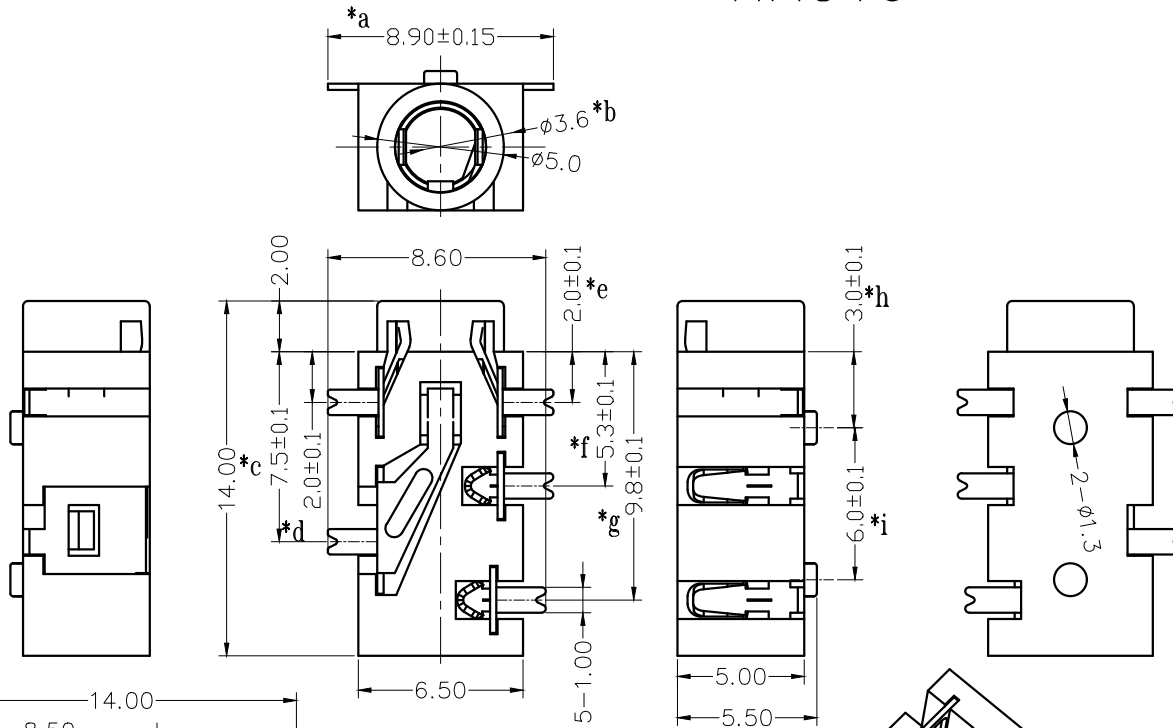

SCHMATIC

P. C. B LAYOUT TOP VIEW

8					TOLERANCE						
7					UNLESS SPECIFIED		A2	2021.9.2	更新图纸	WM	
6					UP TO 5mm: ±0.1	ANGULAR	A1	2020.7.11	更新图纸	XYZ	
5	大脚	PBS	1	Ag-PLATED	ABOVE 5mm: ±0.2	±1°	NO	DATE	REVISIONS	BY	APPD
4	中脚	PBS	2	Ag-PLATED	TITLE: PHONE JACK			UNIT : MM	ROHS COMPLIANT	DWN	
3	右脚	PBS	1	Ag-PLATED	MODEL: PJ-327F			SCALE: 1:1	CHK'D		
2	左脚	PBS	1	Ag-PLATED	 HAOYU(HONGKONG)LIMITED 皓宇(香港)有限公司				APPD		
1	基座	PPA	1	BLACK							
NO.	PART NAME	MATERIAL	QTY	FINISHING				PRO.AGL:			REV :A2