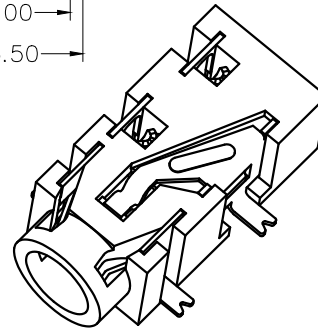

SCHMATIC

P. C. B LAYOUT TOP VIEW

8					TOLERANCE						
7					UNLESS SPECIFIED		A2	2021.9.2	更新图纸	WM	
6					UP TO 5mm: ±0.1	ANGULAR	A1	2020.7.11	更新图纸	XYZ	
5	大脚	PBS	1	Ag-PLATED	ABOVE 5mm: ±0.2	±1°	NO	DATE	REVISIONS	BY	APPD
4	中脚	PBS	2	Ag-PLATED	TITLE: PHONE JACK			UNIT : MM	ROHS COMPLIANT	DWN	
3	右脚	PBS	1	Ag-PLATED	MODEL: PJ-327F			SCALE: 1:1	CHK'D		
2	左脚	PBS	1	Ag-PLATED	 HAOYU(HONGKONG)LIMITED 皓宇(香港)有限公司				APPD		
1	基座	PPA	1	BLACK							
NO.	PART NAME	MATERIAL	QTY	FINISHING				PRO.AGL:			REV :A2