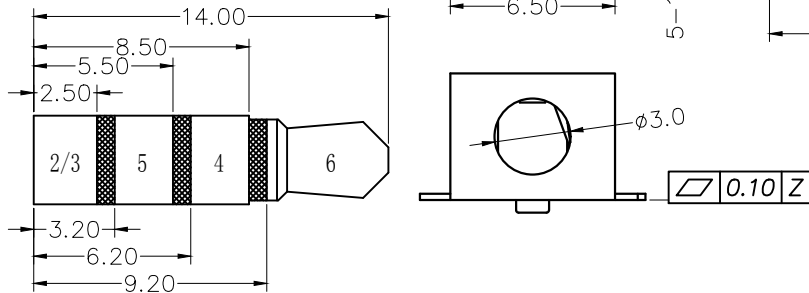

SCHMATIC

P. C. B LAYOUT TOP VIEW

8					TOLERANCE						
7					UNLESS SPECIFIED		A2	2021.9.2	更新图纸	WM	
6					UP TO 5mm: ±0.1	ANGULAR	A1	2020.7.11	更新图纸	XYZ	
5	大脚	PBS	1	Ag-PLATED	ABOVE 5mm: ±0.2	±1°	NO	DATE	REVISIONS	BY	APPD
4	中脚	PBS	2	Ag-PLATED	TITLE: PHONE JACK			UNIT : MM	ROHS COMPLIANT	DWN	
3	右脚	PBS	1	Ag-PLATED	MODEL: PJ-327F			SCALE: 1:1	CHK'D		
2	左脚	PBS	1	Ag-PLATED	 HAOYU(HONGKONG)LIMITED 皓宇(香港)有限公司				APPD		
1	基座	PPA	1	BLACK							
NO.	PART NAME	MATERIAL	QTY	FINISHING				PRO.AGL:			REV :A2