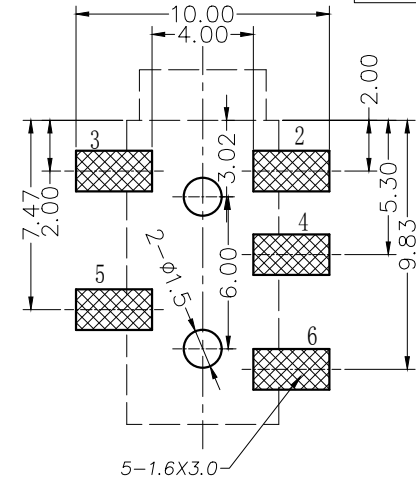

SCHMATIC

P. C. B LAYOUT TOP VIEW

8					TOLERANCE						
7					UNLESS SPECIFIED		A2	2021.9.2	更新图纸	WM	
6					UP TO 5mm: ±0.1	ANGULAR	A1	2020.7.11	更新图纸	XYZ	
5	大脚	PBS	1	Ag-PLATED	ABOVE 5mm: ±0.2	±1°	NO	DATE	REVISIONS	BY	APPD
4	中脚	PBS	2	Ag-PLATED	TITLE: PHONE JACK			UNIT : MM	ROHS COMPLIANT	DWN	
3	右脚	PBS	1	Ag-PLATED	MODEL: PJ-327F			SCALE: 1:1	CHK'D		
2	左脚	PBS	1	Ag-PLATED	 HAOYU(HONGKONG)LIMITED 皓宇(香港)有限公司				APPD		
1	基座	PPA	1	BLACK							
NO.	PART NAME	MATERIAL	QTY	FINISHING				PRO.AGL:			REV :A2