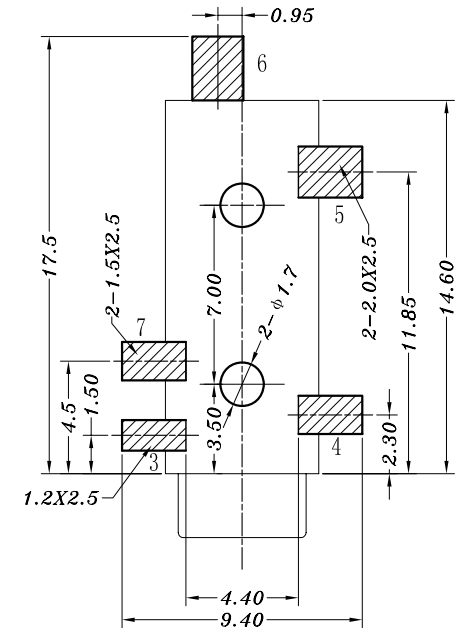

SCHMATIC

P. C. B LAYOUT TOP VIEW

NO.	PART NAME	MATERIAL	QTY	FINISHING	TOLERANCE UNLESS SPECIFIED		NO	DATE	REVISIONS		BY	APPD
8					UP TO 5mm: ±0.1	ANGULAR	1					
7					ABOVE 5mm: ±0.2	±1°						
6	后盖脚	PHOSPHOR BRONZE	1	Ag/Au-PLATED								
5	弹片脚	PHOSPHOR BRONZE	1	Ag/Au-PLATED								
4	中脚	Be	2	Ag/Au-PLATED								
3	开关脚	PHOSPHOR BRONZE	1	Ag/Au-PLATED								
2	胶盖	PPA	1									
1	基座	PPA	1									
					TITLE: PHONE JACK			UNIT : MM	ROHS COMPLIANT	DWN		
					MODEL: PJ-328			SCALE: 1:1		CHK'D		
					HAOYU(HONGKONG)LIMITED 皓宇(香港)有限公司					APPD		
										PRO.AGL:		REV :A0