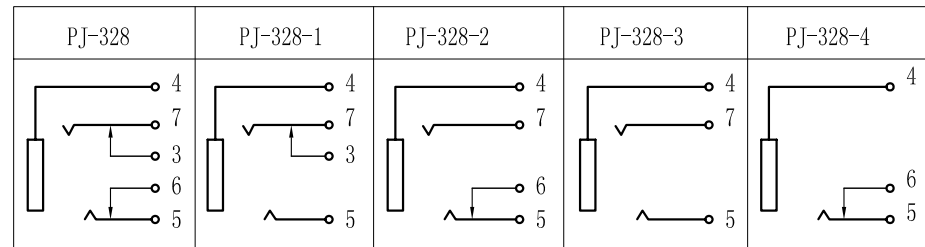

SCHMATIC

P. C. B LAYOUT TOP VIEW

NO.	PART NAME	MATERIAL	QTY	FINISHING	TOLERANCE UNLESS SPECIFIED		NO	DATE	REVISIONS		BY	APPD
8					UP TO 5mm: ±0.1	ANGULAR	1					
7					ABOVE 5mm: ±0.2	±1°						
6	后盖脚	PHOSPHOR BRONZE	1	Ag/Au-PLATED								
5	弹片脚	PHOSPHOR BRONZE	1	Ag/Au-PLATED								
4	中脚	Be	2	Ag/Au-PLATED								
3	开关脚	PHOSPHOR BRONZE	1	Ag/Au-PLATED								
2	胶盖	PPA	1									
1	基座	PPA	1									
					TITLE: PHONE JACK			UNIT : MM	ROHS COMPLIANT	DWN		
					MODEL: PJ-328			SCALE: 1:1		CHK'D		
					HAOYU(HONGKONG)LIMITED 皓宇(香港)有限公司					APPD		
										PRO.AGL:		REV :A0