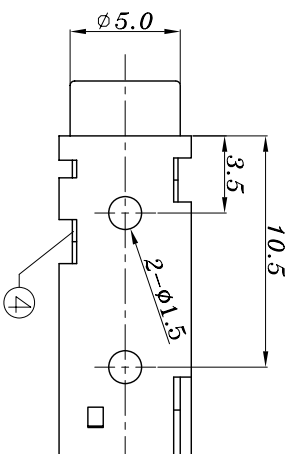

SCHMATIC

PJ-328A	PJ-328A-1	PJ-328A-2	PJ-328A-3	PJ-328A-4	PJ-328A-5

7	7#CURVE PIECE	BRASS	1	Ag-Plated	TOLERANCE UNLESS SPECIFIED			
6	6#SPRING	Be-CU	1	Ag-Plated	A2	2019.10.29	图纸更新	
5	5#CURVE PIECE	PHOSPHOR BRONZE	1	Ag-Plated	A1	2016.5.4	图纸更新	
4	4#CONTACT FOOT	PHOSPHOR BRONZE	1	Ag-Plated	TITLE: PHONE JACK		REVISIONS	
3	3#CONTACT FOOT	Be-CU	1	Ag-Plated	MODEL: Pj-328A		UNIT: MM	ROHS COMPLIANT
2	COVER	PA46	1		SCALE: 1:1		APPD	CHK'D
1	HOUSING	PA46	1		HAOYU(HONGKONG)LIMITED		PRO.AGL:	REV: A2
	PART NAME	MATERIAL	QTY	FINISHING	皓宇(香港)有限公司			