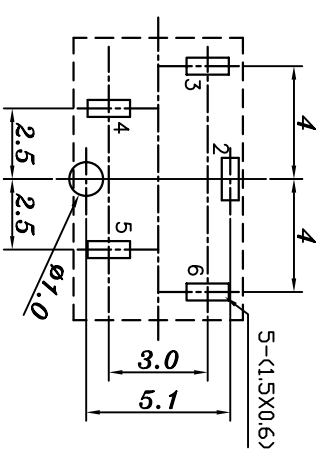

P.C.B LAYOUT  
TOP VIEW

SCHEMATIC

NO.	PART	NAME	MATERIAL	QTY	FINISHING	TOLERANCE UNLESS SPECIFIED				更新图纸	PRO.AGI.	REV: A1
6	SPRING PIECE	PHOSPHOR BRONZE	Ag/Sn-PLATED	1		UP TO 5mm: ±0.1	ANGULAR ±1°	NO	DATE	2016.4.18	REVISIONS	Hx
5	FLAT PIECE	BRASS	Ag/Sn-PLATED	1		ABOVE 5mm: ±0.2						APPD
4	FLAT PIECE	BRASS	Ag/Sn-PLATED	1		TITLE: PHONE JACK		UNIT : MM	SCALE: 1:1			
3	SPRING PIECE	PHOSPHOR BRONZE	Ag/Sn-PLATED	1		MODEL: Pj-358						
2	CONTACT FOOT	PHOSPHOR BRONZE	Ag/Sn-PLATED	1								
1	HOUSING	PBT		1								
						HAOYU(HONGKONG)LIMITED						
						皓宇(香港)有限公司						