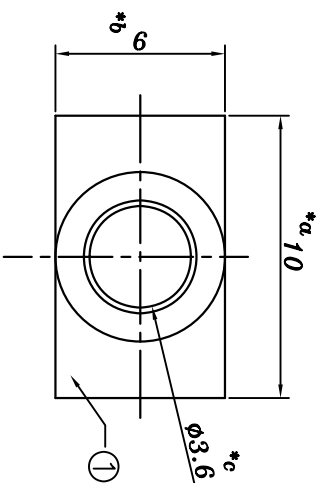

P.C.B LAYOUT  
TOP VIEW

SCHEMATIC

NO.	PART	NAME	MATERIAL	QTY	FINISHING	TOLERANCE UNLESS SPECIFIED				更新图纸	PRO.AGI.	REV: A1
6	SPRING PIECE	PHOSPHOR BRONZE	Ag/Sn-PLATED	1		UP TO 5mm: ±0.1	ANGULAR ±1°	NO	DATE	2016.4.18	REVISIONS	Hx
5	FLAT PIECE	BRASS	Ag/Sn-PLATED	1		ABOVE 5mm: ±0.2						APPD
4	FLAT PIECE	BRASS	Ag/Sn-PLATED	1		TITLE: PHONE JACK		UNIT : MM	SCALE: 1:1			
3	SPRING PIECE	PHOSPHOR BRONZE	Ag/Sn-PLATED	1		MODEL: Pj-358						
2	CONTACT FOOT	PHOSPHOR BRONZE	Ag/Sn-PLATED	1								
1	HOUSING	PBT		1								
						HAOYU(HONGKONG)LIMITED						
						皓宇(香港)有限公司						