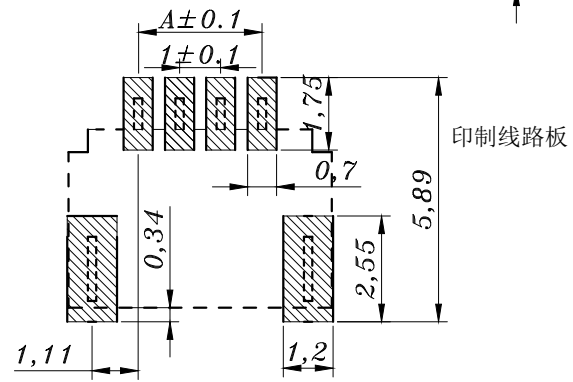

# HAOYU

Circuits	Dimensions (mm)			Circuits	Dimensions (mm)		
	A	B	C		A	B	C
SH1000-WT-02	1.0	2.6	4.30	SH1000-WT-12	11.0	12.6	14.30
SH1000-WT-03	2.0	3.6	5.30	SH1000-WT-13	12.0	13.6	15.30
SH1000-WT-04	3.0	4.6	6.30	SH1000-WT-14	13.0	14.6	16.30
SH1000-WT-05	4.0	5.6	7.30	SH1000-WT-15	14.0	15.6	17.30
SH1000-WT-06	5.0	6.6	8.30	SH1000-WT-16	15.0	16.6	18.30
SH1000-WT-07	6.0	7.6	9.30	SH1000-WT-17	16.0	17.6	19.30
SH1000-WT-08	7.0	8.6	10.30	SH1000-WT-18	17.0	18.6	20.30
SH1000-WT-09	8.0	9.6	11.30	SH1000-WT-19	18.0	19.6	21.30
SH1000-WT-10	9.0	10.6	12.30	SH1000-WT-20	19.0	20.6	22.30
SH1000-WT-11	10.0	11.6	13.30				

						<b>TOLERANCE UNLESS SPECIFIED</b>								
						UP TO 5mm: ±0.1	ANGLES							
						ABOVE 5mm: ±0.2	±1.5°	NO	DATE	REVISIONS	BY	APPD		
						TITLE: CONNECTOR		UNIT : MM	ROHS	DWN				
						PART NO.: SH1000-WT-XX		SCALE: 2:1	COMPLIANT	CHK'D				
						<b>HAOYU(HONGKONG)LIMITED</b> 皓宇(香港)有限公司						APPD		
NO.	PART	NAME	MATERIAL	QTY	FINISHING	PRO.AGL:    REV :AO								
3	CONTACT FOOT		PBS	XX	SN-PLATED									
2	CONTACT		PBS	2	SN-PLATED									
1	HOUSING		LCP	1										