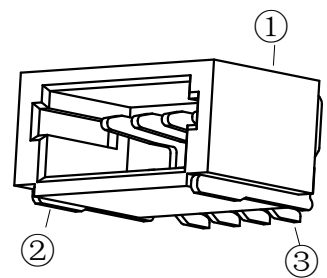

# HAOYU

Circuits	Dimensions (mm)			Circuits	Dimensions (mm)		
	A	B	C		A	B	C
SH1000-WT-02	1.0	2.6	4.30	SH1000-WT-12	11.0	12.6	14.30
SH1000-WT-03	2.0	3.6	5.30	SH1000-WT-13	12.0	13.6	15.30
SH1000-WT-04	3.0	4.6	6.30	SH1000-WT-14	13.0	14.6	16.30
SH1000-WT-05	4.0	5.6	7.30	SH1000-WT-15	14.0	15.6	17.30
SH1000-WT-06	5.0	6.6	8.30	SH1000-WT-16	15.0	16.6	18.30
SH1000-WT-07	6.0	7.6	9.30	SH1000-WT-17	16.0	17.6	19.30
SH1000-WT-08	7.0	8.6	10.30	SH1000-WT-18	17.0	18.6	20.30
SH1000-WT-09	8.0	9.6	11.30	SH1000-WT-19	18.0	19.6	21.30
SH1000-WT-10	9.0	10.6	12.30	SH1000-WT-20	19.0	20.6	22.30
SH1000-WT-11	10.0	11.6	13.30				

						<b>TOLERANCE UNLESS SPECIFIED</b>								
						UP TO 5mm: ±0.1	ANGLES							
						ABOVE 5mm: ±0.2	±1.5°	NO	DATE	REVISIONS	BY	APPD		
						TITLE: CONNECTOR		UNIT : MM	ROHS	DWN				
						PART NO.: SH1000-WT-XX		SCALE: 2:1	COMPLIANT	CHK'D				
						<b>HAOYU(HONGKONG)LIMITED</b> 皓宇(香港)有限公司						APPD		
NO.	PART	NAME	MATERIAL	QTY	FINISHING	PRO.AGL:    REV :AO								
3	CONTACT FOOT		PBS	XX	SN-PLATED									
2	CONTACT		PBS	2	SN-PLATED									
1	HOUSING		LCP	1										