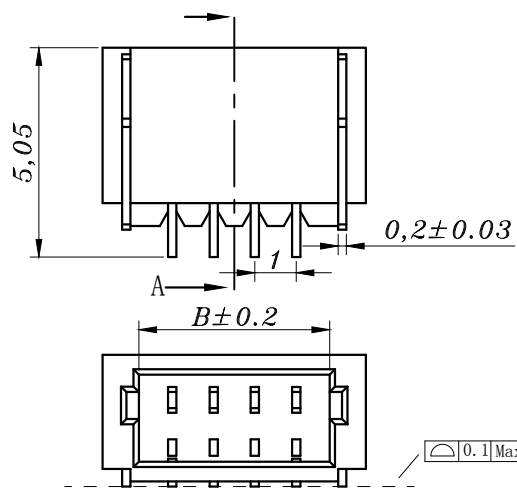

# HAOYU

Circuits	Dimensions (mm)			Circuits	Dimensions (mm)		
	A	B	C		A	B	C
SH1000-WT-02	1.0	2.6	4.30	SH1000-WT-12	11.0	12.6	14.30
SH1000-WT-03	2.0	3.6	5.30	SH1000-WT-13	12.0	13.6	15.30
SH1000-WT-04	3.0	4.6	6.30	SH1000-WT-14	13.0	14.6	16.30
SH1000-WT-05	4.0	5.6	7.30	SH1000-WT-15	14.0	15.6	17.30
SH1000-WT-06	5.0	6.6	8.30	SH1000-WT-16	15.0	16.6	18.30
SH1000-WT-07	6.0	7.6	9.30	SH1000-WT-17	16.0	17.6	19.30
SH1000-WT-08	7.0	8.6	10.30	SH1000-WT-18	17.0	18.6	20.30
SH1000-WT-09	8.0	9.6	11.30	SH1000-WT-19	18.0	19.6	21.30
SH1000-WT-10	9.0	10.6	12.30	SH1000-WT-20	19.0	20.6	22.30
SH1000-WT-11	10.0	11.6	13.30				

						<b>TOLERANCE UNLESS SPECIFIED</b>								
						UP TO 5mm: ±0.1	ANGLES							
						ABOVE 5mm: ±0.2	±1.5°	NO	DATE	REVISIONS	BY	APPD		
						TITLE: CONNECTOR		UNIT : MM	ROHS	DWN				
						PART NO.: SH1000-WT-XX		SCALE: 2:1	COMPLIANT	CHK'D				
						<b>HAOYU(HONGKONG)LIMITED</b> 皓宇(香港)有限公司						APPD		
NO.	PART	NAME	MATERIAL	QTY	FINISHING	PRO.AGL:    REV :AO								
3	CONTACT FOOT		PBS	XX	SN-PLATED									
2	CONTACT		PBS	2	SN-PLATED									
1	HOUSING		LCP	1										