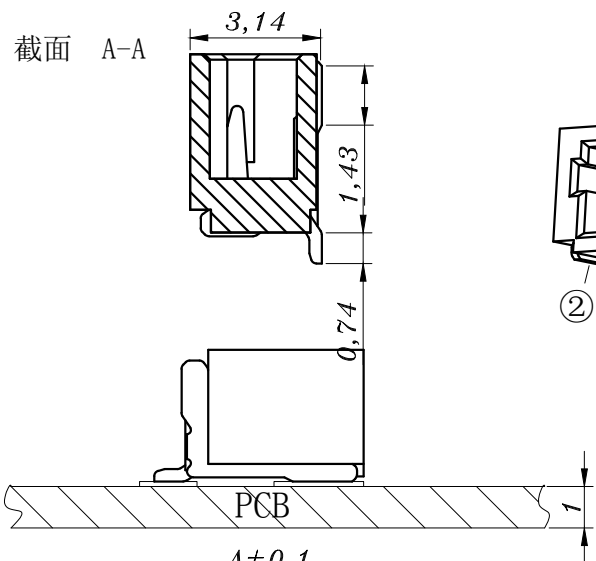

# HAOYU

Circuits	Dimensions (mm)			Circuits	Dimensions (mm)		
	A	B	C		A	B	C
SH1000-WT-02	1.0	2.6	4.30	SH1000-WT-12	11.0	12.6	14.30
SH1000-WT-03	2.0	3.6	5.30	SH1000-WT-13	12.0	13.6	15.30
SH1000-WT-04	3.0	4.6	6.30	SH1000-WT-14	13.0	14.6	16.30
SH1000-WT-05	4.0	5.6	7.30	SH1000-WT-15	14.0	15.6	17.30
SH1000-WT-06	5.0	6.6	8.30	SH1000-WT-16	15.0	16.6	18.30
SH1000-WT-07	6.0	7.6	9.30	SH1000-WT-17	16.0	17.6	19.30
SH1000-WT-08	7.0	8.6	10.30	SH1000-WT-18	17.0	18.6	20.30
SH1000-WT-09	8.0	9.6	11.30	SH1000-WT-19	18.0	19.6	21.30
SH1000-WT-10	9.0	10.6	12.30	SH1000-WT-20	19.0	20.6	22.30
SH1000-WT-11	10.0	11.6	13.30				

						<b>TOLERANCE UNLESS SPECIFIED</b>								
						UP TO 5mm: ±0.1	ANGLES							
						ABOVE 5mm: ±0.2	±1.5°	NO	DATE	REVISIONS	BY	APPD		
						TITLE: CONNECTOR		UNIT : MM	ROHS	DWN				
						PART NO.: SH1000-WT-XX		SCALE: 2:1	COMPLIANT	CHK'D				
						<b>HAOYU(HONGKONG)LIMITED</b> 皓宇(香港)有限公司						APPD		
NO.	PART	NAME	MATERIAL	QTY	FINISHING	PRO.AGL:    REV :AO								
3	CONTACT FOOT		PBS	XX	SN-PLATED									
2	CONTACT		PBS	2	SN-PLATED									
1	HOUSING		LCP	1										