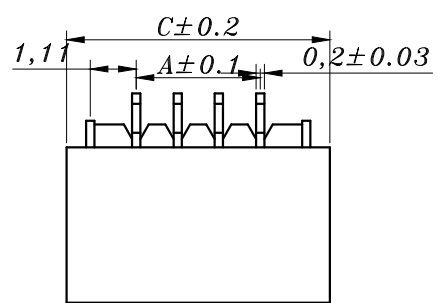

# HAOYU

Circuits	Dimensions (mm)			Circuits	Dimensions (mm)		
	A	B	C		A	B	C
SH1000-WT-02	1.0	2.6	4.30	SH1000-WT-12	11.0	12.6	14.30
SH1000-WT-03	2.0	3.6	5.30	SH1000-WT-13	12.0	13.6	15.30
SH1000-WT-04	3.0	4.6	6.30	SH1000-WT-14	13.0	14.6	16.30
SH1000-WT-05	4.0	5.6	7.30	SH1000-WT-15	14.0	15.6	17.30
SH1000-WT-06	5.0	6.6	8.30	SH1000-WT-16	15.0	16.6	18.30
SH1000-WT-07	6.0	7.6	9.30	SH1000-WT-17	16.0	17.6	19.30
SH1000-WT-08	7.0	8.6	10.30	SH1000-WT-18	17.0	18.6	20.30
SH1000-WT-09	8.0	9.6	11.30	SH1000-WT-19	18.0	19.6	21.30
SH1000-WT-10	9.0	10.6	12.30	SH1000-WT-20	19.0	20.6	22.30
SH1000-WT-11	10.0	11.6	13.30				

						<b>TOLERANCE UNLESS SPECIFIED</b>								
						UP TO 5mm: ±0.1	ANGLES							
						ABOVE 5mm: ±0.2	±1.5°	NO	DATE	REVISIONS	BY	APPD		
						TITLE: CONNECTOR		UNIT : MM	ROHS	DWN				
						PART NO.: SH1000-WT-XX		SCALE: 2:1	COMPLIANT	CHK'D				
						<b>HAOYU(HONGKONG)LIMITED</b> 皓宇(香港)有限公司						APPD		
NO.	PART	NAME	MATERIAL	QTY	FINISHING	PRO.AGL:    REV :AO								
3	CONTACT FOOT		PBS	XX	SN-PLATED									
2	CONTACT		PBS	2	SN-PLATED									
1	HOUSING		LCP	1										