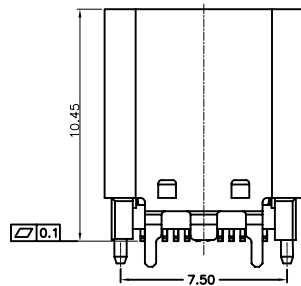

SECTION B-B  
SCALE 1:1

SECTION A-A  
SCALE 1:1

RECOMMENDED P.C.B. LAYOUT (T:1.00mm)  
TOLERANCE UNSPECIFIED ±0.05mm

A1	GND	B12	GND
A2	SSTXP1	B11	SSRXP1
A3	SSTXN1	B10	SSRXN1
A4	VBUS	B9	VBUS
A5	CC1	B8	SBU2
A6	DP1	B7	DN2
A7	DN1	B6	DP2
A8	SBU1	B5	CC2
A9	VBUS	B4	VBUS
A10	SSRXN2	B3	SSTXN2
A11	SSRXP2	B2	SSTXP2
A12	GND	B1	GND
PIN	SIGNAL NAME	PIN	SIGNAL NAME

8					TOLERANCE UNLESS SPECIFIED							
7					UP TO 5mm: ±0.1	ANGULAR	1					
6					ABOVE 5mm: ±0.2	±1°	NO	DATE	REVISIONS		BY	APPD
5	COVER	LCP	1		TITLE: USB JACK			UNIT : MM	ROHS COMPLIANT	DWN		
4	SHELL	SUS	1	Ni-PLATED	MODEL: USB-307HA			SCALE: 1:1	CHK'D			
3	IRON HOUSING	LCP	1		<b>HAOYU(HONGKONG)LIMITED</b> 皓宇(香港)有限公司			APPD				
2	SPRING	SUS	1	Ni-PLATED				PRO.AGL:		REV :A0		
1	TERMINAL HOUSING	LCP	2									
NO.	PART NAME	MATERIAL	QTY	FINISHING								