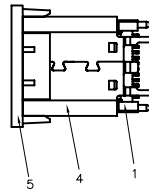

SECTION B-B  
SCALE 1:1

SECTION A-A  
SCALE 1:1

RECOMMENDED P.C.B. LAYOUT (T:1.00mm)  
TOLERANCE UNSPECIFIED ±0.05mm

A1	GND	B12	GND
A2	SSTXP1	B11	SSRXP1
A3	SSTXN1	B10	SSRXN1
A4	VBUS	B9	VBUS
A5	CC1	B8	SBU2
A6	DP1	B7	DN2
A7	DN1	B6	DP2
A8	SBU1	B5	CC2
A9	VBUS	B4	VBUS
A10	SSRXN2	B3	SSTXN2
A11	SSRXP2	B2	SSTXP2
A12	GND	B1	GND
PIN	SIGNAL NAME	PIN	SIGNAL NAME

8					TOLERANCE UNLESS SPECIFIED							
7					UP TO 5mm: ±0.1	ANGULAR	1					
6					ABOVE 5mm: ±0.2	±1°	NO	DATE	REVISIONS		BY	APPD
5	COVER	LCP	1		TITLE: USB JACK			UNIT : MM	ROHS COMPLIANT	DWN		
4	SHELL	SUS	1	Ni-PLATED	MODEL: USB-307HA			SCALE: 1:1	CHK'D			
3	IRON HOUSING	LCP	1		<b>HAOYU(HONGKONG)LIMITED</b> 皓宇(香港)有限公司			APPD				
2	SPRING	SUS	1	Ni-PLATED				PRO.AGL:		REV :A0		
1	TERMINAL HOUSING	LCP	2									
NO.	PART NAME	MATERIAL	QTY	FINISHING								