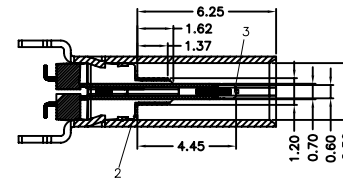

SECTION B-B  
SCALE 1:1

SECTION A-A  
SCALE 1:1

RECOMMENDED P.C.B. LAYOUT (T:1.00mm)  
TOLERANCE UNSPECIFIED ±0.05mm

A1	GND	B12	GND
A2	SSTXP1	B11	SSRXP1
A3	SSTXN1	B10	SSRXN1
A4	VBUS	B9	VBUS
A5	CC1	B8	SBU2
A6	DP1	B7	DN2
A7	DN1	B6	DP2
A8	SBU1	B5	CC2
A9	VBUS	B4	VBUS
A10	SSRXN2	B3	SSTXN2
A11	SSRXP2	B2	SSTXP2
A12	GND	B1	GND
PIN	SIGNAL NAME	PIN	SIGNAL NAME

8					TOLERANCE UNLESS SPECIFIED							
7					UP TO 5mm: ±0.1	ANGULAR	1					
6					ABOVE 5mm: ±0.2	±1°	NO	DATE	REVISIONS		BY	APPD
5	COVER	LCP	1		TITLE: USB JACK			UNIT : MM	ROHS COMPLIANT	DWN		
4	SHELL	SUS	1	Ni-PLATED	MODEL: USB-307HA			SCALE: 1:1	CHK'D			
3	IRON HOUSING	LCP	1		<b>HAOYU(HONGKONG)LIMITED</b> 皓宇(香港)有限公司			APPD				
2	SPRING	SUS	1	Ni-PLATED				PRO.AGL:		REV :A0		
1	TERMINAL HOUSING	LCP	2									
NO.	PART NAME	MATERIAL	QTY	FINISHING								