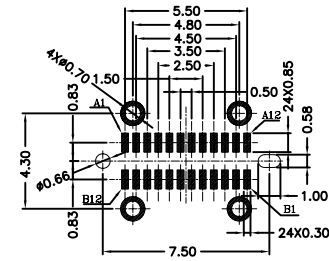

SECTION B-B  
SCALE 1:1

SECTION A-A  
SCALE 1:1

RECOMMENDED P.C.B. LAYOUT (T:1.00mm)  
TOLERANCE UNSPECIFIED ±0.05mm

A1	GND	B12	GND
A2	SSTXP1	B11	SSRXP1
A3	SSTXN1	B10	SSRXN1
A4	VBUS	B9	VBUS
A5	CC1	B8	SBU2
A6	DP1	B7	DN2
A7	DN1	B6	DP2
A8	SBU1	B5	CC2
A9	VBUS	B4	VBUS
A10	SSRXN2	B3	SSTXN2
A11	SSRXP2	B2	SSTXP2
A12	GND	B1	GND
PIN	SIGNAL NAME	PIN	SIGNAL NAME

8					TOLERANCE UNLESS SPECIFIED							
7					UP TO 5mm: ±0.1	ANGULAR	1					
6					ABOVE 5mm: ±0.2	±1°	NO	DATE	REVISIONS		BY	APPD
5	COVER	LCP	1		TITLE: USB JACK			UNIT : MM	ROHS COMPLIANT	DWN		
4	SHELL	SUS	1	Ni-PLATED	MODEL: USB-307HA			SCALE: 1:1	CHK'D			
3	IRON HOUSING	LCP	1		<b>HAOYU(HONGKONG)LIMITED</b> 皓宇(香港)有限公司			APPD				
2	SPRING	SUS	1	Ni-PLATED				PRO.AGL:		REV :A0		
1	TERMINAL HOUSING	LCP	2									
NO.	PART NAME	MATERIAL	QTY	FINISHING								