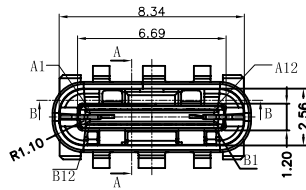

SECTION B-B  
SCALE 1:1

SECTION A-A  
SCALE 1:1

RECOMMENDED P.C.B. LAYOUT (T:1.00mm)  
TOLERANCE UNSPECIFIED ±0.05mm

A1	GND	B12	GND
A2	SSTXP1	B11	SSRXP1
A3	SSTXN1	B10	SSRXN1
A4	VBUS	B9	VBUS
A5	CC1	B8	SBU2
A6	DP1	B7	DN2
A7	DN1	B6	DP2
A8	SBU1	B5	CC2
A9	VBUS	B4	VBUS
A10	SSRXN2	B3	SSTXN2
A11	SSRXP2	B2	SSTXP2
A12	GND	B1	GND
PIN	SIGNAL NAME	PIN	SIGNAL NAME

8					TOLERANCE UNLESS SPECIFIED							
7					UP TO 5mm: ±0.1	ANGULAR	1					
6					ABOVE 5mm: ±0.2	±1°	NO	DATE	REVISIONS		BY	APPD
5	COVER	LCP	1		TITLE: USB JACK			UNIT : MM	ROHS COMPLIANT	DWN		
4	SHELL	SUS	1	Ni-PLATED	MODEL: USB-307HA			SCALE: 1:1	CHK'D			
3	IRON HOUSING	LCP	1		<b>HAOYU(HONGKONG)LIMITED</b> 皓宇(香港)有限公司			APPD				
2	SPRING	SUS	1	Ni-PLATED				PRO.AGL:		REV :A0		
1	TERMINAL HOUSING	LCP	2									
NO.	PART NAME	MATERIAL	QTY	FINISHING								