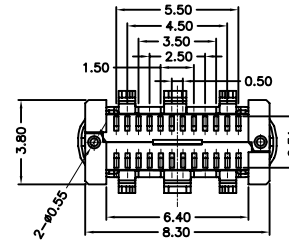

SECTION B-B  
SCALE 1:1

SECTION A-A  
SCALE 1:1

RECOMMENDED P.C.B. LAYOUT (T:1.00mm)  
TOLERANCE UNSPECIFIED ±0.05mm

A1	GND	B12	GND
A2	SSTXP1	B11	SSRXP1
A3	SSTXN1	B10	SSRXN1
A4	VBUS	B9	VBUS
A5	CC1	B8	SBU2
A6	DP1	B7	DN2
A7	DN1	B6	DP2
A8	SBU1	B5	CC2
A9	VBUS	B4	VBUS
A10	SSRXN2	B3	SSTXN2
A11	SSRXP2	B2	SSTXP2
A12	GND	B1	GND
PIN	SIGNAL NAME	PIN	SIGNAL NAME

8					TOLERANCE UNLESS SPECIFIED							
7					UP TO 5mm: ±0.1	ANGULAR	1					
6					ABOVE 5mm: ±0.2	±1°	NO	DATE	REVISIONS		BY	APPD
5	COVER	LCP	1		TITLE: USB JACK			UNIT : MM	ROHS COMPLIANT	DWN		
4	SHELL	SUS	1	Ni-PLATED	MODEL: USB-307HA			SCALE: 1:1	CHK'D			
3	IRON HOUSING	LCP	1		<b>HAOYU(HONGKONG)LIMITED</b> 皓宇(香港)有限公司			APPD				
2	SPRING	SUS	1	Ni-PLATED				PRO.AGL:		REV :A0		
1	TERMINAL HOUSING	LCP	2									
NO.	PART NAME	MATERIAL	QTY	FINISHING								