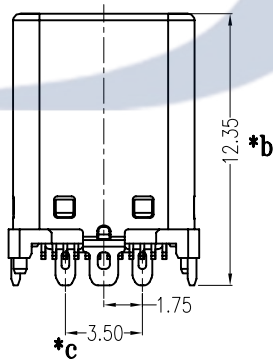

RECOMMENDED PCB LAYOUT (t=0.80±0.05)
COMPONENT SIDE (GENERAL TOLERANCE: ±0.05)

A1	GND	B12	GND
A2	SSTXP1	B11	SSRXP1
A3	SSTXN1	B10	SSRXN1
A4	VBUS	B9	VBUS
A5	CC1	B8	SBU2
A6	DP1	B7	DN2
A7	DN1	B6	DP2
A8	SBU1	B5	CC2
A9	VBUS	B4	VBUS
A10	SSRXN2	B3	SSTXN2
A11	SSRXP2	B2	SSTXP2
A12	GND	B1	GND
PIN	SIGNAL NAME	PIN	SIGNAL NAME

B: 胶舌黑色
SU: 外壳不锈钢

NO.	PART NAME	MATERIAL	QTY	FINISHING	TOLERANCE UNLESS SPECIFIED		REVISIONS		ROHS COMPLIANT		PRO.AGL:	REV :A1	
8					UP TO 5mm: ±0.1	ANGULAR	1	2021.4.22	更新图纸	WM			
7					ABOVE 5mm: ±0.2	±1°	NO	DATE		BY	APPD		
5	COVER	LCP	1		TITLE: USB JACK		UNIT : MM	DWN					
4	SPRING	SUS	2		MODEL: USB-309GD-B-SU		SCALE: 1:1	CHK'D					
3	LATCH	SUS	1	Sn/Ni-PLATED	HAOYU(HONGKONG)LIMITED 皓宇(香港)有限公司							APPD	
2	SHELL	SUS	1	Ni-PLATED									
1	HOUSING	LCP/PBS	2	Au/Ni-PLATED									