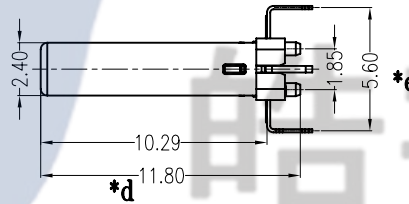

RECOMMENDED PCB LAYOUT (t=0.80±0.05)
COMPONENT SIDE (GENERAL TOLERANCE: ±0.05)

A1	GND	B12	GND
A2	SSTXP1	B11	SSRXP1
A3	SSTXN1	B10	SSRXN1
A4	VBUS	B9	VBUS
A5	CC1	B8	SBU2
A6	DP1	B7	DN2
A7	DN1	B6	DP2
A8	SBU1	B5	CC2
A9	VBUS	B4	VBUS
A10	SSRXN2	B3	SSTXN2
A11	SSRXP2	B2	SSTXP2
A12	GND	B1	GND
PIN	SIGNAL NAME	PIN	SIGNAL NAME

B: 胶舌黑色
SU: 外壳不锈钢

NO.	PART NAME	MATERIAL	QTY	FINISHING	TOLERANCE UNLESS SPECIFIED		REVISIONS		ROHS COMPLIANT		PRO.AGL:	REV :A1	
8					UP TO 5mm: ±0.1	ANGULAR	1	2021.4.22	更新图纸	WM			
7					ABOVE 5mm: ±0.2	±1°	NO	DATE		BY	APPD		
5	COVER	LCP	1		TITLE: USB JACK		UNIT : MM	DWN					
4	SPRING	SUS	2		MODEL: USB-309GD-B-SU		SCALE: 1:1	CHK'D					
3	LATCH	SUS	1	Sn/Ni-PLATED	HAOYU(HONGKONG)LIMITED 皓宇(香港)有限公司							APPD	
2	SHELL	SUS	1	Ni-PLATED									
1	HOUSING	LCP/PBS	2	Au/Ni-PLATED									