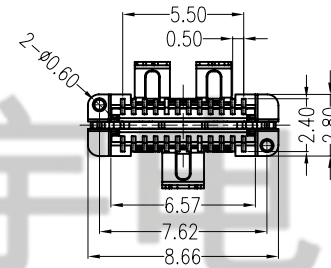

RECOMMENDED PCB LAYOUT (t=0.80±0.05)
COMPONENT SIDE (GENERAL TOLERANCE: ±0.05)

A1	GND	B12	GND
A2	SSTXP1	B11	SSRXP1
A3	SSTXN1	B10	SSRXN1
A4	VBUS	B9	VBUS
A5	CC1	B8	SBU2
A6	DP1	B7	DN2
A7	DN1	B6	DP2
A8	SBU1	B5	CC2
A9	VBUS	B4	VBUS
A10	SSRXN2	B3	SSTXN2
A11	SSRXP2	B2	SSTXP2
A12	GND	B1	GND
PIN	SIGNAL NAME	PIN	SIGNAL NAME

B: 胶舌黑色
SU: 外壳不锈钢

NO.	PART NAME	MATERIAL	QTY	FINISHING	TOLERANCE UNLESS SPECIFIED		REVISIONS		ROHS COMPLIANT		PRO.AGL:	REV :A1	
8					UP TO 5mm: ±0.1	ANGULAR	1	2021.4.22	更新图纸	WM			
7					ABOVE 5mm: ±0.2	±1°	NO	DATE		BY	APPD		
5	COVER	LCP	1		TITLE: USB JACK		UNIT : MM	DWN					
4	SPRING	SUS	2		MODEL: USB-309GD-B-SU		SCALE: 1:1	CHK'D					
3	LATCH	SUS	1	Sn/Ni-PLATED	HAOYU(HONGKONG)LIMITED 皓宇(香港)有限公司							APPD	
2	SHELL	SUS	1	Ni-PLATED									
1	HOUSING	LCP/PBS	2	Au/Ni-PLATED									