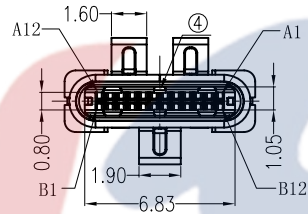

RECOMMENDED PCB LAYOUT (t=0.80±0.05)
COMPONENT SIDE (GENERAL TOLERANCE: ±0.05)

A1	GND	B12	GND
A2	SSTXP1	B11	SSRXP1
A3	SSTXN1	B10	SSRXN1
A4	VBUS	B9	VBUS
A5	CC1	B8	SBU2
A6	DP1	B7	DN2
A7	DN1	B6	DP2
A8	SBU1	B5	CC2
A9	VBUS	B4	VBUS
A10	SSRXN2	B3	SSTXN2
A11	SSRXP2	B2	SSTXP2
A12	GND	B1	GND
PIN	SIGNAL NAME	PIN	SIGNAL NAME

B: 胶舌黑色
SU: 外壳不锈钢

NO.	PART NAME	MATERIAL	QTY	FINISHING	TOLERANCE UNLESS SPECIFIED		REVISIONS		ROHS COMPLIANT		PRO.AGL:	REV :A1	
8					UP TO 5mm: ±0.1	ANGULAR	1	2021.4.22	更新图纸	WM			
7					ABOVE 5mm: ±0.2	±1°	NO	DATE		BY	APPD		
5	COVER	LCP	1		TITLE: USB JACK		UNIT : MM	DWN					
4	SPRING	SUS	2		MODEL: USB-309GD-B-SU		SCALE: 1:1	CHK'D					
3	LATCH	SUS	1	Sn/Ni-PLATED	HAOYU(HONGKONG)LIMITED 皓宇(香港)有限公司							APPD	
2	SHELL	SUS	1	Ni-PLATED									
1	HOUSING	LCP/PBS	2	Au/Ni-PLATED									