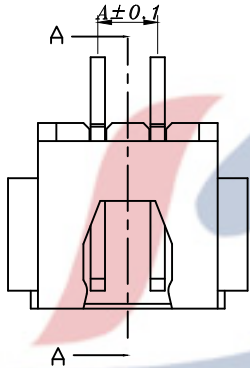

# HAOYU

截面 A-A

Circuits	Dimensions (mm)			Circuits	Dimensions (mm)		
	A	B	C		A	B	C
XH2500-WT-2	2.5	7.50	6.0	XH2500-WT-12	27.5	32.5	31.0
XH2500-WT-3	5.0	10.0	8.5	XH2500-WT-13	30.0	35.0	33.5
XH2500-WT-4	7.5	12.5	11.0	XH2500-WT-14	32.5	37.5	36.0
XH2500-WT-5	10.0	15.0	13.5	XH2500-WT-15	35.0	40.0	38.5
XH2500-WT-6	12.5	17.5	16.0	XH2500-WT-16	37.5	42.5	41.0
XH2500-WT-7	15.0	20.0	18.5	XH2500-WT-17	40.0	45.0	43.5
XH2500-WT-8	17.5	22.5	21.0	XH2500-WT-18	42.5	47.5	46.0
XH2500-WT-9	20.0	25.0	23.5	XH2500-WT-19	45.0	50.0	48.5
XH2500-WT-10	22.5	27.5	26.0	XH2500-WT-20	47.5	52.5	51.0
XH2500-WT-11	25.0	30.0	28.5				

					TOLERANCE UNLESS SPECIFIED							
					UP TO 5mm: ±0.1	ANGULAR						
					ABOVE 5mm: ±0.2	±1°	NO	DATE	REVISIONS		BY	APPD
3	SOLDER PAD	BRASS	2	Sn-PLATED	TITLE: XH 2.5mm connector		UNIT : MM	ROHS	DWN			
2	CONTACT PIN	BRASS	XX	Sn-PLATED	MODEL: XH2500-WT-xx		SCALE: 1:1	COMPLIANT	CHK'D			
1	CASE	LCP	1		<b>HAOYU(HONGKONG)LIMITED</b> 皓宇(香港)有限公司				APPD			
NO.	PART NAME	MATERIAL	QTY	FINISHING							PRO.AGL:	