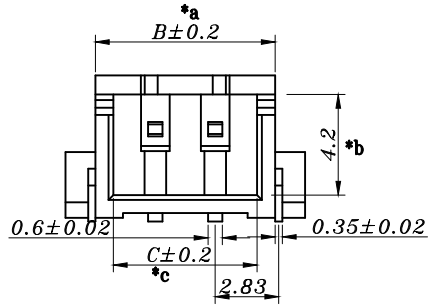

# HAOYU

截面 A-A

Circuits	Dimensions (mm)			Circuits	Dimensions (mm)		
	A	B	C		A	B	C
XH2500-WT-2	2.5	7.50	6.0	XH2500-WT-12	27.5	32.5	31.0
XH2500-WT-3	5.0	10.0	8.5	XH2500-WT-13	30.0	35.0	33.5
XH2500-WT-4	7.5	12.5	11.0	XH2500-WT-14	32.5	37.5	36.0
XH2500-WT-5	10.0	15.0	13.5	XH2500-WT-15	35.0	40.0	38.5
XH2500-WT-6	12.5	17.5	16.0	XH2500-WT-16	37.5	42.5	41.0
XH2500-WT-7	15.0	20.0	18.5	XH2500-WT-17	40.0	45.0	43.5
XH2500-WT-8	17.5	22.5	21.0	XH2500-WT-18	42.5	47.5	46.0
XH2500-WT-9	20.0	25.0	23.5	XH2500-WT-19	45.0	50.0	48.5
XH2500-WT-10	22.5	27.5	26.0	XH2500-WT-20	47.5	52.5	51.0
XH2500-WT-11	25.0	30.0	28.5				

					TOLERANCE UNLESS SPECIFIED							
					UP TO 5mm: ±0.1	ANGULAR						
					ABOVE 5mm: ±0.2	±1°	NO	DATE	REVISIONS		BY	APPD
3	SOLDER PAD	BRASS	2	Sn-PLATED	TITLE: XH 2.5mm connector		UNIT : MM	ROHS	DWN			
2	CONTACT PIN	BRASS	XX	Sn-PLATED	MODEL: XH2500-WT-xx		SCALE: 1:1	COMPLIANT	CHK'D			
1	CASE	LCP	1		<b>HAOYU(HONGKONG)LIMITED</b> 皓宇(香港)有限公司				APPD			
NO.	PART NAME	MATERIAL	QTY	FINISHING							PRO.AGL:	