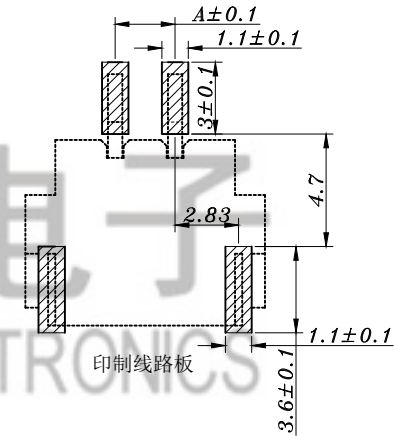

# HAOYU

截面 A-A

Circuits	Dimensions (mm)			Circuits	Dimensions (mm)		
	A	B	C		A	B	C
XH2500-WT-2	2.5	7.50	6.0	XH2500-WT-12	27.5	32.5	31.0
XH2500-WT-3	5.0	10.0	8.5	XH2500-WT-13	30.0	35.0	33.5
XH2500-WT-4	7.5	12.5	11.0	XH2500-WT-14	32.5	37.5	36.0
XH2500-WT-5	10.0	15.0	13.5	XH2500-WT-15	35.0	40.0	38.5
XH2500-WT-6	12.5	17.5	16.0	XH2500-WT-16	37.5	42.5	41.0
XH2500-WT-7	15.0	20.0	18.5	XH2500-WT-17	40.0	45.0	43.5
XH2500-WT-8	17.5	22.5	21.0	XH2500-WT-18	42.5	47.5	46.0
XH2500-WT-9	20.0	25.0	23.5	XH2500-WT-19	45.0	50.0	48.5
XH2500-WT-10	22.5	27.5	26.0	XH2500-WT-20	47.5	52.5	51.0
XH2500-WT-11	25.0	30.0	28.5				

					TOLERANCE UNLESS SPECIFIED							
					UP TO 5mm: ±0.1	ANGULAR						
					ABOVE 5mm: ±0.2	±1°	NO	DATE	REVISIONS		BY	APPD
3	SOLDER PAD	BRASS	2	Sn-PLATED	TITLE: XH 2.5mm connector		UNIT : MM	ROHS	DWN			
2	CONTACT PIN	BRASS	XX	Sn-PLATED	MODEL: XH2500-WT-xx		SCALE: 1:1	COMPLIANT	CHK'D			
1	CASE	LCP	1		<b>HAOYU(HONGKONG)LIMITED</b> 皓宇(香港)有限公司				APPD			
NO.	PART NAME	MATERIAL	QTY	FINISHING							PRO.AGL:	