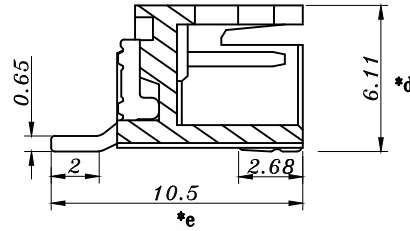

# HAOYU

截面 A-A

Circuits	Dimensions (mm)			Circuits	Dimensions (mm)		
	A	B	C		A	B	C
XH2500-WT-2	2.5	7.50	6.0	XH2500-WT-12	27.5	32.5	31.0
XH2500-WT-3	5.0	10.0	8.5	XH2500-WT-13	30.0	35.0	33.5
XH2500-WT-4	7.5	12.5	11.0	XH2500-WT-14	32.5	37.5	36.0
XH2500-WT-5	10.0	15.0	13.5	XH2500-WT-15	35.0	40.0	38.5
XH2500-WT-6	12.5	17.5	16.0	XH2500-WT-16	37.5	42.5	41.0
XH2500-WT-7	15.0	20.0	18.5	XH2500-WT-17	40.0	45.0	43.5
XH2500-WT-8	17.5	22.5	21.0	XH2500-WT-18	42.5	47.5	46.0
XH2500-WT-9	20.0	25.0	23.5	XH2500-WT-19	45.0	50.0	48.5
XH2500-WT-10	22.5	27.5	26.0	XH2500-WT-20	47.5	52.5	51.0
XH2500-WT-11	25.0	30.0	28.5				

					TOLERANCE UNLESS SPECIFIED							
					UP TO 5mm: ±0.1	ANGULAR						
					ABOVE 5mm: ±0.2	±1°	NO	DATE	REVISIONS		BY	APPD
3	SOLDER PAD	BRASS	2	Sn-PLATED	TITLE: XH 2.5mm connector		UNIT : MM	ROHS	DWN			
2	CONTACT PIN	BRASS	XX	Sn-PLATED	MODEL: XH2500-WT-xx		SCALE: 1:1	COMPLIANT	CHK'D			
1	CASE	LCP	1		<b>HAOYU(HONGKONG)LIMITED</b> 皓宇(香港)有限公司				APPD			
NO.	PART NAME	MATERIAL	QTY	FINISHING							PRO.AGL:	