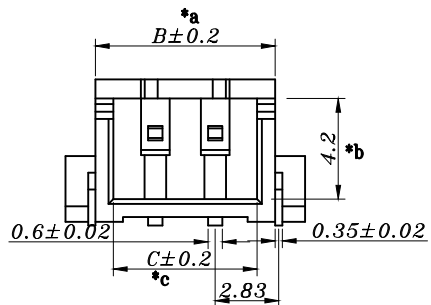

HAOYU

截面 A-A

Circuits	Dimensions (mm)			Circuits	Dimensions (mm)		
	A	B	C		A	B	C
XH2500-WT-2	2.5	7.50	6.0	XH2500-WT-12	27.5	32.5	31.0
XH2500-WT-3	5.0	10.0	8.5	XH2500-WT-13	30.0	35.0	33.5
XH2500-WT-4	7.5	12.5	11.0	XH2500-WT-14	32.5	37.5	36.0
XH2500-WT-5	10.0	15.0	13.5	XH2500-WT-15	35.0	40.0	38.5
XH2500-WT-6	12.5	17.5	16.0	XH2500-WT-16	37.5	42.5	41.0
XH2500-WT-7	15.0	20.0	18.5	XH2500-WT-17	40.0	45.0	43.5
XH2500-WT-8	17.5	22.5	21.0	XH2500-WT-18	42.5	47.5	46.0
XH2500-WT-9	20.0	25.0	23.5	XH2500-WT-19	45.0	50.0	48.5
XH2500-WT-10	22.5	27.5	26.0	XH2500-WT-20	47.5	52.5	51.0
XH2500-WT-11	25.0	30.0	28.5				

					TOLERANCE UNLESS SPECIFIED							
					UP TO 5mm: ±0.1	ANGULAR						
					ABOVE 5mm: ±0.2	±1°	NO	DATE	REVISIONS		BY	APPD
3	SOLDER PAD	BRASS	2	Sn-PLATED	TITLE: XH 2.5mm connector		UNIT : MM	ROHS	DWN			
2	CONTACT PIN	BRASS	XX	Sn-PLATED	MODEL: XH2500-WT-xx		SCALE: 1:1	COMPLIANT	CHK'D			
1	CASE	LCP	1		 HAOYU(HONGKONG)LIMITED 皓宇(香港)有限公司				APPD			
NO.	PART NAME	MATERIAL	QTY	FINISHING					PRO.AGL:  		REV :A0	