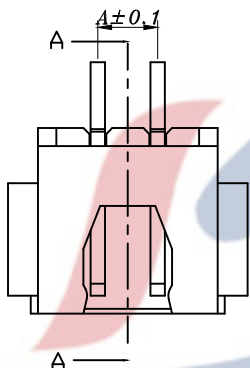

HAOYU

截面 A-A

Circuits	Dimensions (mm)			Circuits	Dimensions (mm)		
	A	B	C		A	B	C
XH2500-WT-2	2.5	7.50	6.0	XH2500-WT-12	27.5	32.5	31.0
XH2500-WT-3	5.0	10.0	8.5	XH2500-WT-13	30.0	35.0	33.5
XH2500-WT-4	7.5	12.5	11.0	XH2500-WT-14	32.5	37.5	36.0
XH2500-WT-5	10.0	15.0	13.5	XH2500-WT-15	35.0	40.0	38.5
XH2500-WT-6	12.5	17.5	16.0	XH2500-WT-16	37.5	42.5	41.0
XH2500-WT-7	15.0	20.0	18.5	XH2500-WT-17	40.0	45.0	43.5
XH2500-WT-8	17.5	22.5	21.0	XH2500-WT-18	42.5	47.5	46.0
XH2500-WT-9	20.0	25.0	23.5	XH2500-WT-19	45.0	50.0	48.5
XH2500-WT-10	22.5	27.5	26.0	XH2500-WT-20	47.5	52.5	51.0
XH2500-WT-11	25.0	30.0	28.5				

					TOLERANCE UNLESS SPECIFIED							
					UP TO 5mm: ±0.1	ANGULAR						
					ABOVE 5mm: ±0.2	±1°	NO	DATE	REVISIONS		BY	APPD
3	SOLDER PAD	BRASS	2	Sn-PLATED	TITLE: XH 2.5mm connector		UNIT : MM	ROHS	DWN			
2	CONTACT PIN	BRASS	XX	Sn-PLATED	MODEL: XH2500-WT-xx		SCALE: 1:1	COMPLIANT	CHK'D			
1	CASE	LCP	1		 HAOYU(HONGKONG)LIMITED 皓宇(香港)有限公司				APPD			
NO.	PART NAME	MATERIAL	QTY	FINISHING					PRO.AGL:  		REV :A0	