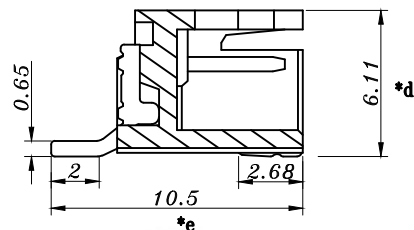

HAOYU

截面 A-A

Circuits	Dimensions (mm)			Circuits	Dimensions (mm)		
	A	B	C		A	B	C
XH2500-WT-2	2.5	7.50	6.0	XH2500-WT-12	27.5	32.5	31.0
XH2500-WT-3	5.0	10.0	8.5	XH2500-WT-13	30.0	35.0	33.5
XH2500-WT-4	7.5	12.5	11.0	XH2500-WT-14	32.5	37.5	36.0
XH2500-WT-5	10.0	15.0	13.5	XH2500-WT-15	35.0	40.0	38.5
XH2500-WT-6	12.5	17.5	16.0	XH2500-WT-16	37.5	42.5	41.0
XH2500-WT-7	15.0	20.0	18.5	XH2500-WT-17	40.0	45.0	43.5
XH2500-WT-8	17.5	22.5	21.0	XH2500-WT-18	42.5	47.5	46.0
XH2500-WT-9	20.0	25.0	23.5	XH2500-WT-19	45.0	50.0	48.5
XH2500-WT-10	22.5	27.5	26.0	XH2500-WT-20	47.5	52.5	51.0
XH2500-WT-11	25.0	30.0	28.5				

					TOLERANCE UNLESS SPECIFIED							
					UP TO 5mm: ±0.1	ANGULAR						
					ABOVE 5mm: ±0.2	±1°	NO	DATE	REVISIONS		BY	APPD
3	SOLDER PAD	BRASS	2	Sn-PLATED	TITLE: XH 2.5mm connector		UNIT : MM	ROHS	DWN			
2	CONTACT PIN	BRASS	XX	Sn-PLATED	MODEL: XH2500-WT-xx		SCALE: 1:1	COMPLIANT	CHK'D			
1	CASE	LCP	1		 HAOYU(HONGKONG)LIMITED 皓宇(香港)有限公司				APPD			
NO.	PART NAME	MATERIAL	QTY	FINISHING					PRO.AGL:  		REV :A0	