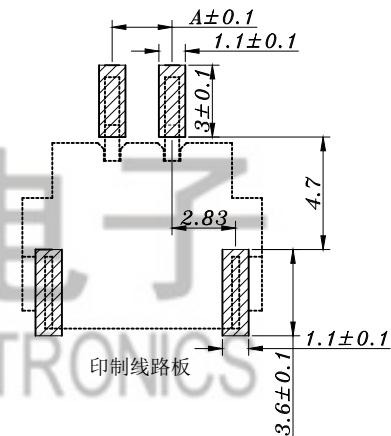

HAOYU

截面 A-A

Circuits	Dimensions (mm)			Circuits	Dimensions (mm)		
	A	B	C		A	B	C
XH2500-WT-2	2.5	7.50	6.0	XH2500-WT-12	27.5	32.5	31.0
XH2500-WT-3	5.0	10.0	8.5	XH2500-WT-13	30.0	35.0	33.5
XH2500-WT-4	7.5	12.5	11.0	XH2500-WT-14	32.5	37.5	36.0
XH2500-WT-5	10.0	15.0	13.5	XH2500-WT-15	35.0	40.0	38.5
XH2500-WT-6	12.5	17.5	16.0	XH2500-WT-16	37.5	42.5	41.0
XH2500-WT-7	15.0	20.0	18.5	XH2500-WT-17	40.0	45.0	43.5
XH2500-WT-8	17.5	22.5	21.0	XH2500-WT-18	42.5	47.5	46.0
XH2500-WT-9	20.0	25.0	23.5	XH2500-WT-19	45.0	50.0	48.5
XH2500-WT-10	22.5	27.5	26.0	XH2500-WT-20	47.5	52.5	51.0
XH2500-WT-11	25.0	30.0	28.5				

					TOLERANCE UNLESS SPECIFIED							
					UP TO 5mm: ±0.1	ANGULAR						
					ABOVE 5mm: ±0.2	±1°	NO	DATE	REVISIONS		BY	APPD
3	SOLDER PAD	BRASS	2	Sn-PLATED	TITLE: XH 2.5mm connector		UNIT : MM	ROHS	DWN			
2	CONTACT PIN	BRASS	XX	Sn-PLATED	MODEL: XH2500-WT-xx		SCALE: 1:1	COMPLIANT	CHK'D			
1	CASE	LCP	1		 HAOYU(HONGKONG)LIMITED 皓宇(香港)有限公司				APPD			
NO.	PART NAME	MATERIAL	QTY	FINISHING					PRO.AGL:  		REV :A0	