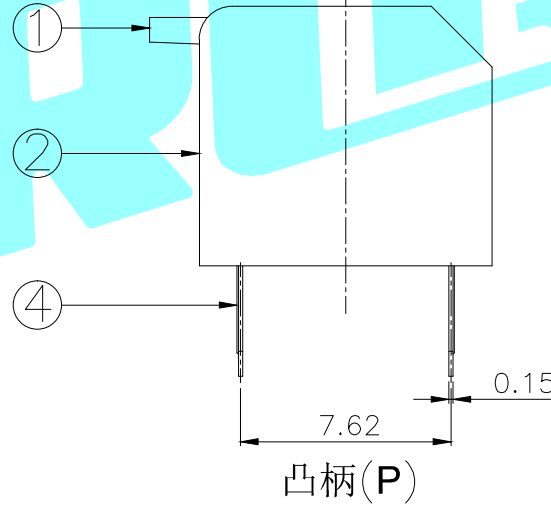

ROHS

NOTE:

- 1.Rating: 24V 25mA DC
- 2.Insulation Resistance: $\geq 100 \text{ M}\Omega$
- 3.Withstand voltage: AC 500V 1Minute
- 4.Operating Force Range: 1000gf Max
- 5.Electrical Life: 2,000 Cycles
- 6.Operating Temperature range $-20^{\circ}\sim +70^{\circ}\text{C}$
- 7.Ambient Humidity used: $\leq 85\% \text{RH}$

Position(位数)		1P
PART NO.	凸柄(P)	DP-01RP
盖子/红色(R)	短柄(S)	DP-01RS
PART NO.	凸柄(P)	DP-01BP
盖子/蓝色(B)	短柄(S)	DP-01BS

⑤	Gum Water	—	—	Epikote	Black	—
④	Terminal	—	2	Phosphor bronze	Au Plating	—
③	Base	—	1	PBT	Black	—
②	Cover	—	1	PBT	Red/Blue	—
①	Keystoke	—	1	PBT	White	—
ITEM	PART NAME	TER'NO.	QTY.	MATERIAL	FINISHING	REMARK

APPROVALS		DATE		 ELECTRONICS CO.,LTD													
DRAWN	LIUCAN	2021.3.18					TITLE:	MULTIFUNCTIONAL SWITCHES									
CHECKED				PART NO.	DP-01□□												
APPROVALS				TOLERANCES ARE	<table border="1"> <tr> <td>30~以上</td> <td>±0.30</td> <td rowspan="4">ANGLE</td> <td rowspan="4">UNIT: mm</td> <td rowspan="4">SCALE: 1:1</td> <td rowspan="4">PROJ: </td> </tr> <tr> <td>10~30</td> <td>±0.20</td> </tr> <tr> <td>5~10</td> <td>±0.15</td> </tr> <tr> <td>~ 5</td> <td>±0.10</td> </tr> </table>	30~以上	±0.30	ANGLE	UNIT: mm	SCALE: 1:1	PROJ:	10~30	±0.20	5~10	±0.15	~ 5	±0.10
30~以上	±0.30	ANGLE	UNIT: mm	SCALE: 1:1	PROJ:												
10~30	±0.20																
5~10	±0.15																
~ 5	±0.10																
ECN NO.	REV.	DATE.	DESCRIPTION.	CHANGE.	CHECK.	APPRO.	DRAWING NO.	SHEET 1 OF 1									