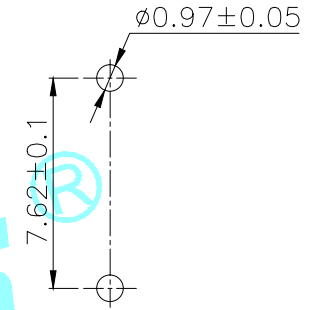

ROHS

NOTE:

- 1.Rating: 24V 25mA DC
- 2.Insulation Resistance: $\geq 100 \text{ M}\Omega$
- 3.Withstand voltage: AC 500V 1Minute
- 4.Operating Force Range: 1000gf Max
- 5.Electrical Life: 2,000 Cycles
- 6.Operating Temperature range $-20^{\circ}\sim +70^{\circ}\text{C}$
- 7.Ambient Humidity used: $\leq 85\% \text{RH}$

Position(位数)		1P
PART NO.	凸柄(P)	DP-01RP
盖子/红色(R)	短柄(S)	DP-01RS
PART NO.	凸柄(P)	DP-01BP
盖子/蓝色(B)	短柄(S)	DP-01BS

⑤	Gum Water	—	—	Epikote	Black	—
④	Terminal	—	2	Phosphor bronze	Au Plating	—
③	Base	—	1	PBT	Black	—
②	Cover	—	1	PBT	Red/Blue	—
①	Keystoke	—	1	PBT	White	—
ITEM	PART NAME	TER'NO.	QTY.	MATERIAL	FINISHING	REMARK

APPROVALS		DATE		 ELECTRONICS CO.,LTD													
DRAWN	LIUCAN	2021.3.18					TITLE:	MULTIFUNCTIONAL SWITCHES									
CHECKED				PART NO.	DP-01□□												
APPROVALS				TOLERANCES ARE	<table border="1"> <tr> <td>30~以上</td> <td>±0.30</td> <td rowspan="4">ANGLE</td> <td rowspan="4">UNIT: mm</td> <td rowspan="4">SCALE: 1:1</td> <td rowspan="4">PROJ: </td> </tr> <tr> <td>10~30</td> <td>±0.20</td> </tr> <tr> <td>5~10</td> <td>±0.15</td> </tr> <tr> <td>~ 5</td> <td>±0.10</td> </tr> </table>	30~以上	±0.30	ANGLE	UNIT: mm	SCALE: 1:1	PROJ:	10~30	±0.20	5~10	±0.15	~ 5	±0.10
30~以上	±0.30	ANGLE	UNIT: mm	SCALE: 1:1	PROJ:												
10~30	±0.20																
5~10	±0.15																
~ 5	±0.10																
ECN NO.	REV.	DATE.	DESCRIPTION.	CHANGE.	CHECK.	APPRO.	DRAWING NO.	SHEET 1 OF 1									