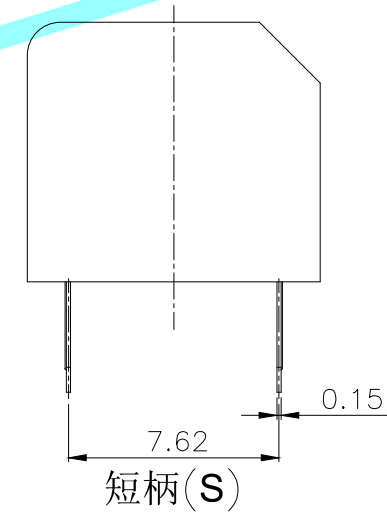

ROHS

NOTE:

- 1.Rating: 24V 25mA DC
- 2.Insulation Resistance: $\geq 100 \text{ M}\Omega$
- 3.Withstand voltage: AC 500V 1Minute
- 4.Operating Force Range: 1000gf Max
- 5.Electrical Life: 2,000 Cycles
- 6.Operating Temperature range $-20^{\circ}\sim +70^{\circ}\text{C}$
- 7.Ambient Humidity used: $\leq 85\% \text{RH}$

Position(位数)		1P
PART NO.	凸柄(P)	DP-01RP
盖子/红色(R)	短柄(S)	DP-01RS
PART NO.	凸柄(P)	DP-01BP
盖子/蓝色(B)	短柄(S)	DP-01BS

⑤	Gum Water	—	—	Epikote	Black	—
④	Terminal	—	2	Phosphor bronze	Au Plating	—
③	Base	—	1	PBT	Black	—
②	Cover	—	1	PBT	Red/Blue	—
①	Keystoke	—	1	PBT	White	—
ITEM	PART NAME	TER'NO.	QTY.	MATERIAL	FINISHING	REMARK

APPROVALS		DATE		 ELECTRONICS CO.,LTD													
DRAWN	LIUCAN	2021.3.18					TITLE:	MULTIFUNCTIONAL SWITCHES									
CHECKED				PART NO.	DP-01□□												
APPROVALS				TOLERANCES ARE	<table border="1"> <tr> <td>30~以上</td> <td>±0.30</td> <td rowspan="4">ANGLE</td> <td rowspan="4">UNIT: mm</td> <td rowspan="4">SCALE: 1:1</td> <td rowspan="4">PROJ: </td> </tr> <tr> <td>10~30</td> <td>±0.20</td> </tr> <tr> <td>5~10</td> <td>±0.15</td> </tr> <tr> <td>~ 5</td> <td>±0.10</td> </tr> </table>	30~以上	±0.30	ANGLE	UNIT: mm	SCALE: 1:1	PROJ:	10~30	±0.20	5~10	±0.15	~ 5	±0.10
30~以上	±0.30	ANGLE	UNIT: mm	SCALE: 1:1	PROJ:												
10~30	±0.20																
5~10	±0.15																
~ 5	±0.10																
ECN NO.	REV.	DATE.	DESCRIPTION.	CHANGE.	CHECK.	APPRO.	DRAWING NO.	SHEET 1 OF 1									