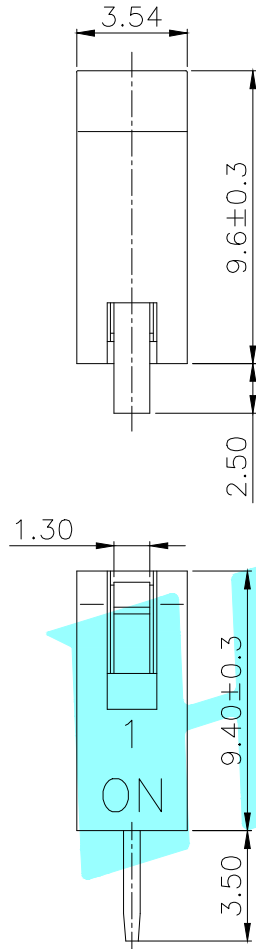

ROHS

NOTE:

- 1.Rating: 24V 25mA DC
- 2.Insulation Resistance: $\geq 100 \text{ M}\Omega$
- 3.Withstand voltage: AC 500V 1Minute
- 4.Operating Force Range: 1000gf Max
- 5.Electrical Life: 2,000 Cycles
- 6.Operating Temperature range $-20^{\circ}\sim +70^{\circ}\text{C}$
- 7.Ambient Humidity used: $\leq 85\% \text{RH}$

Position(位数)		1P
PART NO.	凸柄(P)	DP-01RP
盖子/红色(R)	短柄(S)	DP-01RS
PART NO.	凸柄(P)	DP-01BP
盖子/蓝色(B)	短柄(S)	DP-01BS

⑤	Gum Water	—	—	Epikote	Black	—
④	Terminal	—	2	Phosphor bronze	Au Plating	—
③	Base	—	1	PBT	Black	—
②	Cover	—	1	PBT	Red/Blue	—
①	Keystoke	—	1	PBT	White	—
ITEM	PART NAME	TER'NO.	QTY.	MATERIAL	FINISHING	REMARK

APPROVALS		DATE		 ELECTRONICS CO.,LTD													
DRAWN	LIUCAN	2021.3.18					TITLE:	MULTIFUNCTIONAL SWITCHES									
CHECKED				PART NO.	DP-01□□												
APPROVALS				TOLERANCES ARE	<table border="1"> <tr> <td>30~以上</td> <td>±0.30</td> <td rowspan="4">ANGLE</td> <td rowspan="4">UNIT: mm</td> <td rowspan="4">SCALE: 1:1</td> <td rowspan="4">PROJ: </td> </tr> <tr> <td>10~30</td> <td>±0.20</td> </tr> <tr> <td>5~10</td> <td>±0.15</td> </tr> <tr> <td>~ 5</td> <td>±0.10</td> </tr> </table>	30~以上	±0.30	ANGLE	UNIT: mm	SCALE: 1:1	PROJ:	10~30	±0.20	5~10	±0.15	~ 5	±0.10
30~以上	±0.30	ANGLE	UNIT: mm	SCALE: 1:1	PROJ:												
10~30	±0.20																
5~10	±0.15																
~ 5	±0.10																
ECN NO.	REV.	DATE.	DESCRIPTION.	CHANGE.	CHECK.	APPRO.	DRAWING NO.	SHEET 1 OF 1									