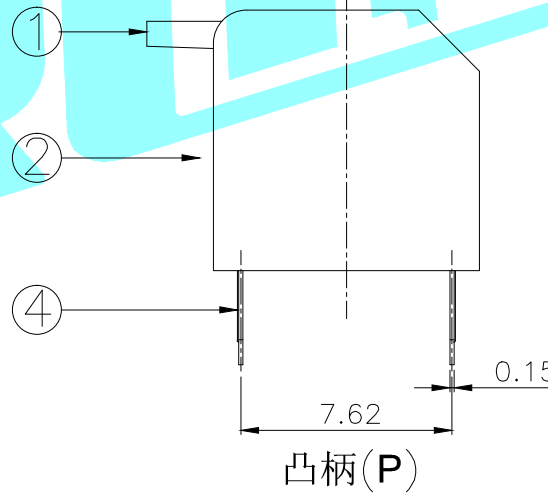

ROHS

NOTE:

1. Rating: 24V 25mA DC
2. Insulation Resistance: $\geq 100 \text{ M}\Omega$
3. Withstand voltage: AC 500V 1Minute
4. Operating Force Range: 1000gf Max
5. Electrical Life: 2,000 Cycles
6. Operating Temperature range $-20^{\circ}\text{C} \sim +70^{\circ}\text{C}$
7. Ambient Humidity used: $\leq 85\% \text{RH}$

Position(位数)	2P	3P	4P	5P	6P	7P	8P	9P	10P	12P
DIM.A(长度)	6.64	9.18	11.72	14.26	16.80	19.34	21.88	24.42	26.96	32.04
DIM.B(长度)	2.54	5.08	7.62	10.16	12.70	15.24	17.78	20.32	22.86	27.94
PART NO. 凸柄(P)	DP-02RP	DP-03RP	DP-04RP	DP-05RP	DP-06RP	DP-07RP	DP-08RP	DP-09RP	DP-10RP	DP-12RP
盖子/红色(R) 短柄(S)	DP-02RS	DP-03RS	DP-04RS	DP-05RS	DP-06RS	DP-07RS	DP-08RS	DP-09RS	DP-10RS	DP-12RS
PART NO. 凸柄(P)	DP-02BP	DP-03BP	DP-04BP	DP-05BP	DP-06BP	DP-07BP	DP-08BP	DP-09BP	DP-10BP	DP-12BP
盖子/蓝色(B) 短柄(S)	DP-02BS	DP-03BS	DP-04BS	DP-05BS	DP-06BS	DP-07BS	DP-08BS	DP-09BS	DP-10BS	DP-12BS

APPROVALS		DATE	HROE® ELECTRONICS CO.,LTD			
DRAWN	LIUCAN	2021.3.18	TITLE:	MULTIFUNCTIONAL SWITCHES		
CHECKED			PART NO.	DP-□□□□		
APPROVALS			UNIT: mm	SCALE: 1:1	PROJ:	
TOLERANCES ARE	30~以上	±0.30	ANGLE	DRAWING NO.		SHEET 1 OF 1
	10~30	±0.20				
	5~10	±0.15	±2'			
	~ 5	±0.10				