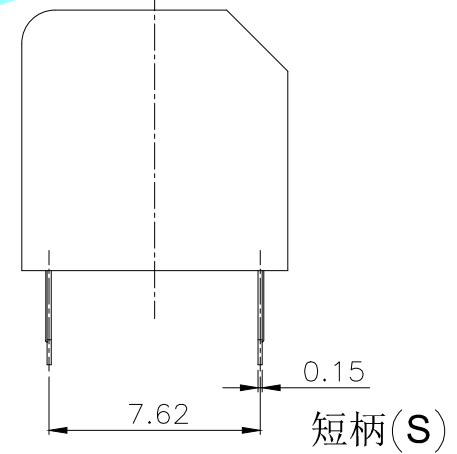

ROHS

NOTE:

1. Rating: 24V 25mA DC
2. Insulation Resistance: $\geq 100 \text{ M}\Omega$
3. Withstand voltage: AC 500V 1Minute
4. Operating Force Range: 1000gf Max
5. Electrical Life: 2,000 Cycles
6. Operating Temperature range $-20^{\circ}\text{C} \sim +70^{\circ}\text{C}$
7. Ambient Humidity used: $\leq 85\% \text{RH}$

Position(位数)	2P	3P	4P	5P	6P	7P	8P	9P	10P	12P
DIM.A(长度)	6.64	9.18	11.72	14.26	16.80	19.34	21.88	24.42	26.96	32.04
DIM.B(长度)	2.54	5.08	7.62	10.16	12.70	15.24	17.78	20.32	22.86	27.94
PART NO. 凸柄(P)	DP-02RP	DP-03RP	DP-04RP	DP-05RP	DP-06RP	DP-07RP	DP-08RP	DP-09RP	DP-10RP	DP-12RP
盖子/红色(R) 短柄(S)	DP-02RS	DP-03RS	DP-04RS	DP-05RS	DP-06RS	DP-07RS	DP-08RS	DP-09RS	DP-10RS	DP-12RS
PART NO. 凸柄(P)	DP-02BP	DP-03BP	DP-04BP	DP-05BP	DP-06BP	DP-07BP	DP-08BP	DP-09BP	DP-10BP	DP-12BP
盖子/蓝色(B) 短柄(S)	DP-02BS	DP-03BS	DP-04BS	DP-05BS	DP-06BS	DP-07BS	DP-08BS	DP-09BS	DP-10BS	DP-12BS

APPROVALS		DATE	HROE® ELECTRONICS CO.,LTD			
DRAWN	LIUCAN	2021.3.18	TITLE:	MULTIFUNCTIONAL SWITCHES		
CHECKED			PART NO.	DP-□□□□		
APPROVALS			UNIT: mm	SCALE: 1:1	PROJ:	
TOLERANCES ARE	30~以上	±0.30	ANGLE	DRAWING NO.		SHEET 1 OF 1
	10~30	±0.20				
	5~10	±0.15	±2'			
	~ 5	±0.10				