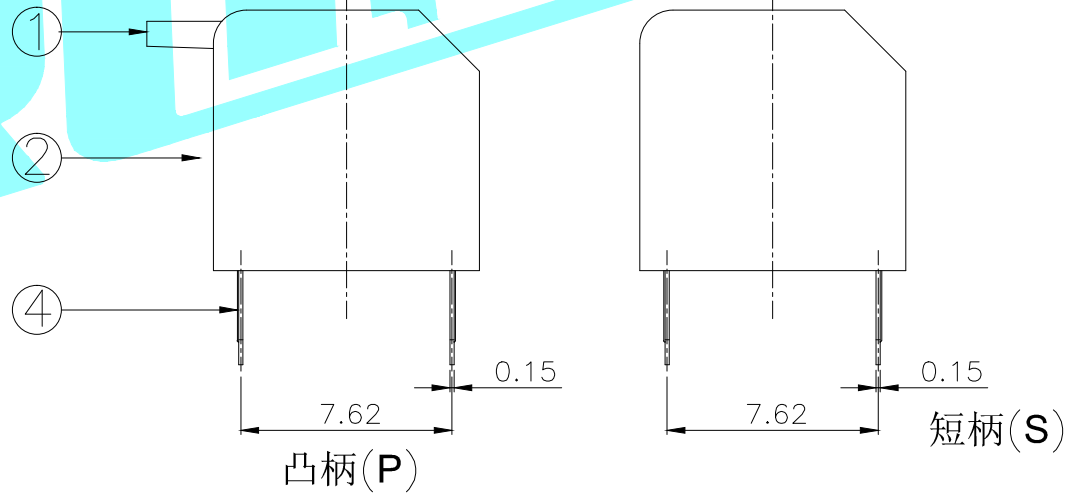

ROHS

NOTE:

1. Rating: 24V 25mA DC
2. Insulation Resistance: $\geq 100 \text{ M}\Omega$
3. Withstand voltage: AC 500V 1Minute
4. Operating Force Range: 1000gf Max
5. Electrical Life: 2,000 Cycles
6. Operating Temperature range $-20^{\circ}\text{C} \sim +70^{\circ}\text{C}$
7. Ambient Humidity used: $\leq 85\% \text{RH}$

Position(位数)	2P	3P	4P	5P	6P	7P	8P	9P	10P	12P
DIM.A(长度)	6.64	9.18	11.72	14.26	16.80	19.34	21.88	24.42	26.96	32.04
DIM.B(长度)	2.54	5.08	7.62	10.16	12.70	15.24	17.78	20.32	22.86	27.94
PART NO. 凸柄(P)	DP-02RP	DP-03RP	DP-04RP	DP-05RP	DP-06RP	DP-07RP	DP-08RP	DP-09RP	DP-10RP	DP-12RP
盖子/红色(R) 短柄(S)	DP-02RS	DP-03RS	DP-04RS	DP-05RS	DP-06RS	DP-07RS	DP-08RS	DP-09RS	DP-10RS	DP-12RS
PART NO. 凸柄(P)	DP-02BP	DP-03BP	DP-04BP	DP-05BP	DP-06BP	DP-07BP	DP-08BP	DP-09BP	DP-10BP	DP-12BP
盖子/蓝色(B) 短柄(S)	DP-02BS	DP-03BS	DP-04BS	DP-05BS	DP-06BS	DP-07BS	DP-08BS	DP-09BS	DP-10BS	DP-12BS

APPROVALS		DATE		HROELECTRONICS CO.,LTD		
DRAWN	LIUCAN	2021.3.18		ELECTRONICS CO.,LTD		
CHECKED				TITLE:	MULTIFUNCTIONAL SWITCHES	
APPROVALS				PART NO.	DP-□□□□	
TOLERANCES ARE	30~以上	±0.30	ANGLE	UNIT: mm	SCALE: 1:1	PROJ:
	10~30	±0.20				
	5~10	±0.15	±2'	DRAWING NO.		SHEET 1 OF 1
	~ 5	±0.10				