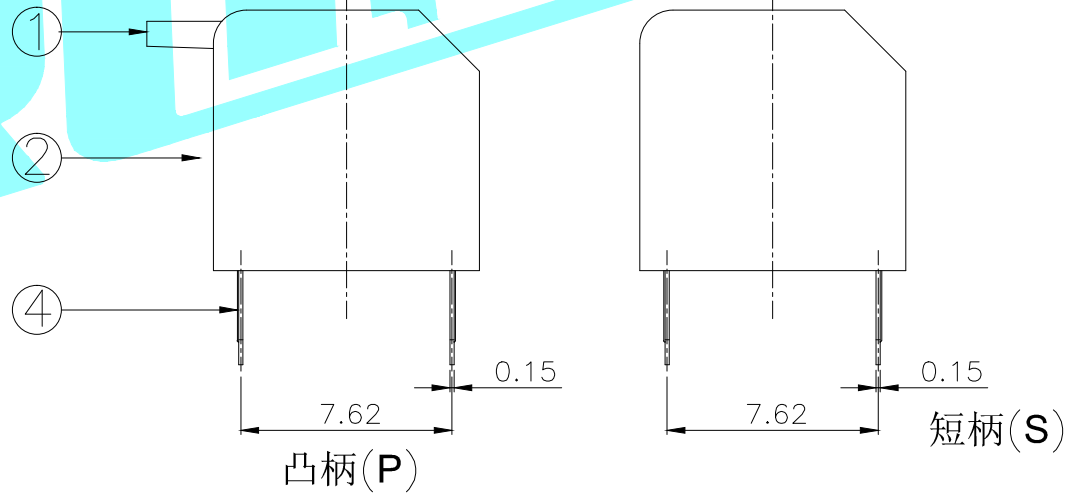

ROHS

NOTE:

1. Rating: 24V 25mA DC
2. Insulation Resistance: $\geq 100 \text{ M}\Omega$
3. Withstand voltage: AC 500V 1Minute
4. Operating Force Range: 1000gf Max
5. Electrical Life: 2,000 Cycles
6. Operating Temperature range $-20^{\circ}\sim +70^{\circ}\text{C}$
7. Ambient Humidity used: $\leq 85\% \text{RH}$

Position(位数)	2P	3P	4P	5P	6P	7P	8P	9P	10P	12P
DIM.A(长度)	6.64	9.18	11.72	14.26	16.80	19.34	21.88	24.42	26.96	32.04
DIM.B(长度)	2.54	5.08	7.62	10.16	12.70	15.24	17.78	20.32	22.86	27.94
PART NO. 凸柄(P)	DP-02RP	DP-03RP	DP-04RP	DP-05RP	DP-06RP	DP-07RP	DP-08RP	DP-09RP	DP-10RP	DP-12RP
盖子/红色(R) 短柄(S)	DP-02RS	DP-03RS	DP-04RS	DP-05RS	DP-06RS	DP-07RS	DP-08RS	DP-09RS	DP-10RS	DP-12RS
PART NO. 凸柄(P)	DP-02BP	DP-03BP	DP-04BP	DP-05BP	DP-06BP	DP-07BP	DP-08BP	DP-09BP	DP-10BP	DP-12BP
盖子/蓝色(B) 短柄(S)	DP-02BS	DP-03BS	DP-04BS	DP-05BS	DP-06BS	DP-07BS	DP-08BS	DP-09BS	DP-10BS	DP-12BS

APPROVALS		DATE		HROE® ELECTRONICS CO.,LTD		
DRAWN	LIUCAN	2021.3.18		TITLE:	MULTIFUNCTIONAL SWITCHES	
CHECKED				PART NO.	DP-□□□□	
APPROVALS				UNIT: mm	SCALE: 1:1	PROJ:
TOLERANCES ARE		30~以上	±0.30	ANGLE	DRAWING NO.	SHEET 1 OF 1
		10~30	±0.20			
		5~10	±0.15	±2'		
		~ 5	±0.10			