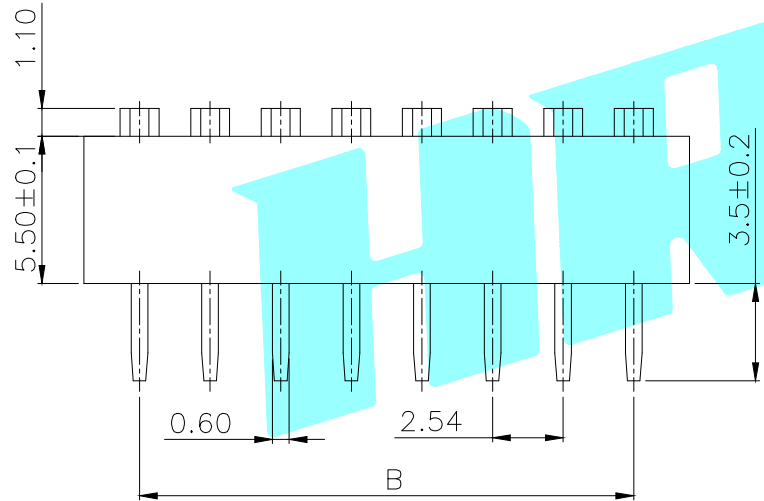

ROHS

NOTE:
 1.Rating: 24V 25mA DC
 2.Insulation Resistance: ≥100 MΩ
 3.Withstand voltage: AC 500V 1Minute
 4.Operating Force Range: 1000gf Max
 5.Electrical Life: 2,000 Cycles
 6.Operating Temperature range: -20°~+70°C
 7.Ambient Humidity used: ≤85%RH

Position(位数)	2P	3P	4P	5P	6P	7P	8P	9P	10P	12P	
DIM.A(长度)	6.64	9.18	11.72	14.26	16.80	19.34	21.88	24.42	26.96	32.04	
DIM.B(长度)	2.54	5.08	7.62	10.16	12.70	15.24	17.78	20.32	22.86	27.94	
PART NO.	凸柄(P)	DS-02RP	DS-03RP	DS-04RP	DS-05RP	DS-06RP	DS-07RP	DS-08RP	DS-09RP	DS-10RP	DS-12RP
盖子/红色(R)	短柄(S)	DS-02RS	DS-03RS	DS-04RS	DS-05RS	DS-06RS	DS-07RS	DS-08RS	DS-09RS	DS-10RS	DS-12RS
PART NO.	凸柄(P)	DS-02BP	DS-03BP	DS-04BP	DS-05BP	DS-06BP	DS-07BP	DS-08BP	DS-09BP	DS-10BP	DS-12BP
盖子/蓝色(B)	短柄(S)	DS-02BS	DS-03BS	DS-04BS	DS-05BS	DS-06BS	DS-07BS	DS-08BS	DS-09BS	DS-10BS	DS-12BS

APPROVALS		DATE		 ELECTRONICS CO.,LTD		
DRAWN	LIUCAN	2021.3.19				
CHECKED				TITLE:	MULTIFUNCTIONAL SWITCHES	
APPROVALS				PART NO.	DS-□□□□	
TOLERANCES ARE	30~以上	±0.30	ANGLE	UNIT: mm	SCALE: 1:1	PROJ:
	10~30	±0.20				
	5~10	±0.15	±2'	DRAWING NO.		SHEET 1 OF 1
	~ 5	±0.10				