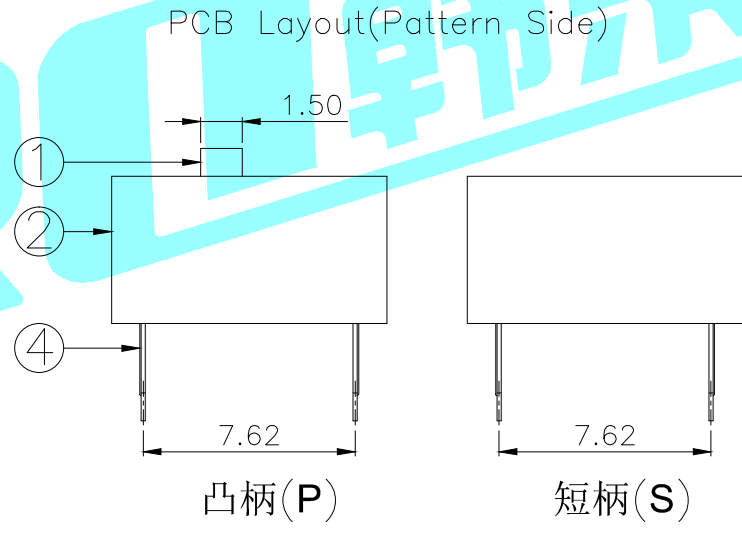

ROHS

NOTE:
1.Rating: 24V 25mA DC
2.Insulation Resistance: ≥100 MΩ
3.Withstand voltage: AC 500V 1Minute
4.Operating Force Range: 1000gf Max
5.Electrical Life: 2,000 Cycles
6.Operating Temperature range: -20°~+70°C
7.Ambient Humidity used: ≤85%RH

Position(位数)	2P	3P	4P	5P	6P	7P	8P	9P	10P	12P	
DIM.A(长度)	6.64	9.18	11.72	14.26	16.80	19.34	21.88	24.42	26.96	32.04	
DIM.B(长度)	2.54	5.08	7.62	10.16	12.70	15.24	17.78	20.32	22.86	27.94	
PART NO.	凸柄(P)	DS-02RP	DS-03RP	DS-04RP	DS-05RP	DS-06RP	DS-07RP	DS-08RP	DS-09RP	DS-10RP	DS-12RP
盖子/红色(R)	短柄(S)	DS-02RS	DS-03RS	DS-04RS	DS-05RS	DS-06RS	DS-07RS	DS-08RS	DS-09RS	DS-10RS	DS-12RS
PART NO.	凸柄(P)	DS-02BP	DS-03BP	DS-04BP	DS-05BP	DS-06BP	DS-07BP	DS-08BP	DS-09BP	DS-10BP	DS-12BP
盖子/蓝色(B)	短柄(S)	DS-02BS	DS-03BS	DS-04BS	DS-05BS	DS-06BS	DS-07BS	DS-08BS	DS-09BS	DS-10BS	DS-12BS

⑤	Gum Water	—	—	Epikote	Black	—
④	Terminal	—	—	Phosphor bronze	Au Plating	—
③	Base	—	1	PBT	Black	—
②	Cover	—	1	PBT	Red/Blue	—
①	Keystoke	—	1	PBT	White	—
ITEM	PART NAME	TER'NO.	QTY.	MATERIAL	FINISHING	REMARK

APPROVALS		DATE		 ELECTRONICS CO.,LTD		
DRAWN	LIUCAN	2021.3.19				
CHECKED				TITLE:	MULTIFUNCTIONAL SWITCHES	
APPROVALS				PART NO.	DS-□□□□	
TOLERANCES ARE	30~以上	±0.30	ANGLE	UNIT: mm	SCALE: 1:1	PROJ:
	10~30	±0.20				
	5~10	±0.15	±2'	DRAWING NO.		SHEET 1 OF 1
	~ 5	±0.10				

ECN NO.	REV.	DATE.	DESCRIPTION.	CHANGE.	CHECK.	APPRO.
	A		NEW