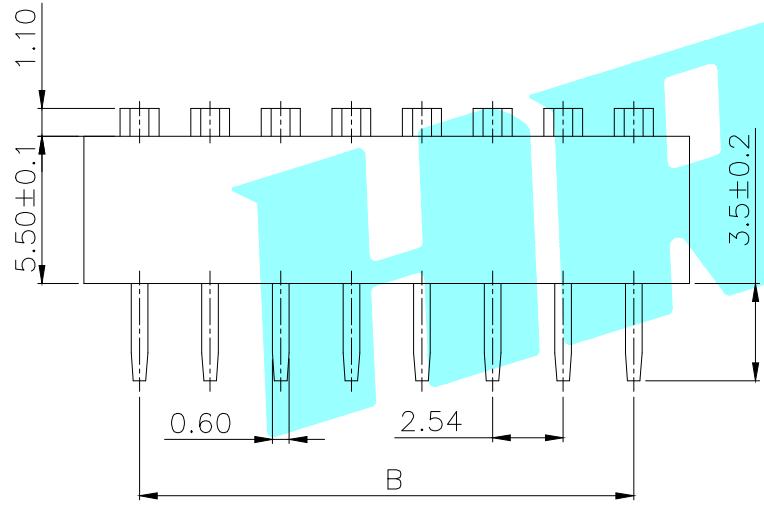

ROHS

NOTE:
1.Rating: 24V 25mA DC
2.Insulation Resistance: $\geq 100 \text{ M}\Omega$
3.Withstand voltage: AC 500V 1Minute
4.Operating Force Range: 1000gf Max
5.Electrical Life: 2,000 Cycles
6.Operating Temperature range $-20^{\circ}\sim+70^{\circ}\text{C}$
7.Ambient Humidity used: $\leq 85\% \text{RH}$

Position(位数)	2P	3P	4P	5P	6P	7P	8P	9P	10P	12P	
DIM.A(长度)	6.64	9.18	11.72	14.26	16.80	19.34	21.88	24.42	26.96	32.04	
DIM.B(长度)	2.54	5.08	7.62	10.16	12.70	15.24	17.78	20.32	22.86	27.94	
PART NO.	凸柄(P)	DS-02RP	DS-03RP	DS-04RP	DS-05RP	DS-06RP	DS-07RP	DS-08RP	DS-09RP	DS-10RP	DS-12RP
盖子/红色(R)	短柄(S)	DS-02RS	DS-03RS	DS-04RS	DS-05RS	DS-06RS	DS-07RS	DS-08RS	DS-09RS	DS-10RS	DS-12RS
PART NO.	凸柄(P)	DS-02BP	DS-03BP	DS-04BP	DS-05BP	DS-06BP	DS-07BP	DS-08BP	DS-09BP	DS-10BP	DS-12BP
盖子/蓝色(B)	短柄(S)	DS-02BS	DS-03BS	DS-04BS	DS-05BS	DS-06BS	DS-07BS	DS-08BS	DS-09BS	DS-10BS	DS-12BS

⑤	Gum Water	—		Epikote	Black	—
④	Terminal	—		Phosphor bronze	Au Plating	—
③	Base	—	1	PBT	Black	—
②	Cover	—	1	PBT	Red/Blue	—
①	Keystoke	—	1	PBT	White	—
ITEM	PART NAME	TER'NO.	QTY.	MATERIAL	FINISHING	REMARK

APPROVALS		DATE		 ELECTRONICS CO.,LTD		
DRAWN	LIUCAN	2021.3.19				
CHECKED				TITLE:	MULTIFUNCTIONAL SWITCHES	
APPROVALS				PART NO.	DS-□□□□	
TOLERANCES ARE	30~以上	±0.30	ANGLE	UNIT: mm	SCALE: 1:1	PROJ:
	10~30	±0.20				
	5~10	±0.15	±2'	DRAWING NO.		SHEET 1 OF 1
	~ 5	±0.10				

ECN NO.	REV.	DATE.	DESCRIPTION.	CHANGE.	CHECK.	APPRO.
	A		NEW