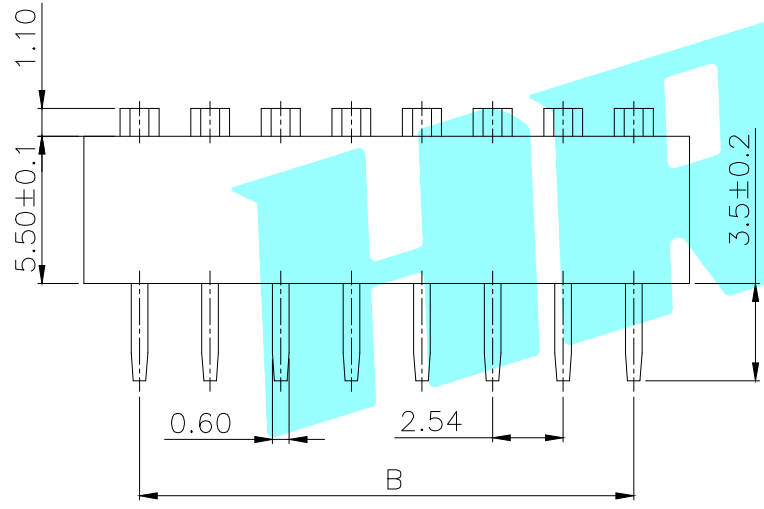

ROHS

NOTE:
 1.Rating: 24V 25mA DC
 2.Insulation Resistance: ≥100 MΩ
 3.Withstand voltage: AC 500V 1Minute
 4.Operating Force Range: 1000gf Max
 5.Electrical Life: 2,000 Cycles
 6.Operating Temperature range -20°~+70°C
 7.Ambient Humidity used: ≤85%RH

Position(位数)	2P	3P	4P	5P	6P	7P	8P	9P	10P	12P	
DIM.A(长度)	6.64	9.18	11.72	14.26	16.80	19.34	21.88	24.42	26.96	32.04	
DIM.B(长度)	2.54	5.08	7.62	10.16	12.70	15.24	17.78	20.32	22.86	27.94	
PART NO.	凸柄(P)	DS-02RP	DS-03RP	DS-04RP	DS-05RP	DS-06RP	DS-07RP	DS-08RP	DS-09RP	DS-10RP	DS-12RP
盖子/红色(R)	短柄(S)	DS-02RS	DS-03RS	DS-04RS	DS-05RS	DS-06RS	DS-07RS	DS-08RS	DS-09RS	DS-10RS	DS-12RS
PART NO.	凸柄(P)	DS-02BP	DS-03BP	DS-04BP	DS-05BP	DS-06BP	DS-07BP	DS-08BP	DS-09BP	DS-10BP	DS-12BP
盖子/蓝色(B)	短柄(S)	DS-02BS	DS-03BS	DS-04BS	DS-05BS	DS-06BS	DS-07BS	DS-08BS	DS-09BS	DS-10BS	DS-12BS

APPROVALS		DATE		 ELECTRONICS CO.,LTD		
DRAWN	LIUCAN	2021.3.19				
CHECKED				TITLE:	MULTIFUNCTIONAL SWITCHES	
APPROVALS				PART NO.	DS-□□□□	
TOLERANCES ARE	30~以上	±0.30	ANGLE	UNIT: mm	SCALE: 1:1	PROJ:
	10~30	±0.20				
	5~10	±0.15	±2'	DRAWING NO.		SHEET 1 OF 1
	~ 5	±0.10				