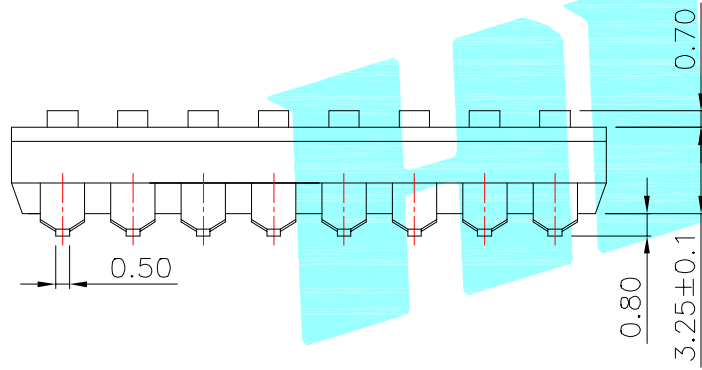

- NOTE:
- 1.Rating: 24V 25mA DC
 - 2.Insulation Resistance: $\geq 100 \text{ M}\Omega$
 - 3.Withstand voltage: AC 500V 1Minute
 - 4.Operating Force Range: 800gf Max
 - 5.Mechanical Life: 1,500 Cycles
 - 6.Operating Temperature range $-20^{\circ}\sim +70^{\circ}\text{C}$
 - 7.Ambient Humidity used: $\leq 85\% \text{RH}$

凸柄(P)

短柄(S)

Position(位数)	2P	3P	4P	5P	6P	7P	8P	9P	10P	12P	
DIM.A(长度)	6.08	8.62	11.16	13.70	16.24	18.78	21.32	23.86	26.4	31.48	
DIM.B(长度)	2.54	5.08	7.62	10.16	12.70	15.24	17.78	20.32	22.86	27.94	
PART NO. 盖子/黑色(K)	凸柄(P)	EM-02KP	EM-03KP	EM-04KP	EM-05KP	EM-06KP	EM-07KP	EM-08KP	EM-09KP	EM-10KP	EM-12KP
	短柄(S)	EM-02KS	EM-03KS	EM-04KS	EM-05KS	EM-06KS	EM-07KS	EM-08KS	EM-09KS	EM-10KS	EM-12KS

④	Terminal	—		Phosphor bronze	Au Plating	—
③	Base	—	1	PBT	Black	—
②	Cover	—	1	PBT	Black	—
①	Keystoke	—	1	PBT	White	—
ITEM	PART NAME	TER'NO.	QTY.	MATERIAL	FINISHING	REMARK

APPROVALS		DATE		HROE® ELECTRONICS CO.,LTD		
DRAWN	Coco.li	2014/02/13		TITLE:	MULTIFUNCTIONAL SWITCHES	
CHECKED				PART NO.	EM-□□□□	
APPROVALS				TOLERANCES ARE	ANGLE	UNIT: mm
		30~以上	±0.30		±2'	SCALE: 1:1
		10~30	±0.20			PROJ:
		5~10	±0.15			DRAWING NO.
		~ 5	±0.10			SHEET 1 OF 1