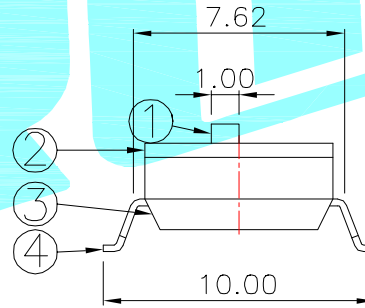

- NOTE:
- 1.Rating: 24V 25mA DC
 - 2.Insulation Resistance: $\geq 100 \text{ M}\Omega$
 - 3.Withstand voltage: AC 500V 1Minute
 - 4.Operating Force Range: 800gf Max
 - 5.Mechanical Life: 1,500 Cycles
 - 6.Operating Temperature range $-20^{\circ}\sim +70^{\circ}\text{C}$
 - 7.Ambient Humidity used: $\leq 85\% \text{RH}$

凸柄(P)

短柄(S)

Position(位数)	2P	3P	4P	5P	6P	7P	8P	9P	10P	12P	
DIM.A(长度)	6.08	8.62	11.16	13.70	16.24	18.78	21.32	23.86	26.4	31.48	
DIM.B(长度)	2.54	5.08	7.62	10.16	12.70	15.24	17.78	20.32	22.86	27.94	
PART NO. 盖子/黑色(K)	凸柄(P)	EM-02KP	EM-03KP	EM-04KP	EM-05KP	EM-06KP	EM-07KP	EM-08KP	EM-09KP	EM-10KP	EM-12KP
	短柄(S)	EM-02KS	EM-03KS	EM-04KS	EM-05KS	EM-06KS	EM-07KS	EM-08KS	EM-09KS	EM-10KS	EM-12KS

④	Terminal	—		Phosphor bronze	Au Plating	—
③	Base	—	1	PBT	Black	—
②	Cover	—	1	PBT	Black	—
①	Keystoke	—	1	PBT	White	—
ITEM	PART NAME	TER'NO.	QTY.	MATERIAL	FINISHING	REMARK

APPROVALS		DATE		HROE® ELECTRONICS CO.,LTD		
DRAWN	Coco.li	2014/02/13		TITLE:	MULTIFUNCTIONAL SWITCHES	
CHECKED				PART NO.	EM-□□□□	
APPROVALS				TOLERANCES ARE	ANGLE	UNIT: mm
		30~以上	±0.30		±2'	SCALE: 1:1
		10~30	±0.20			PROJ:
		5~10	±0.15			DRAWING NO.
		~ 5	±0.10			SHEET 1 OF 1