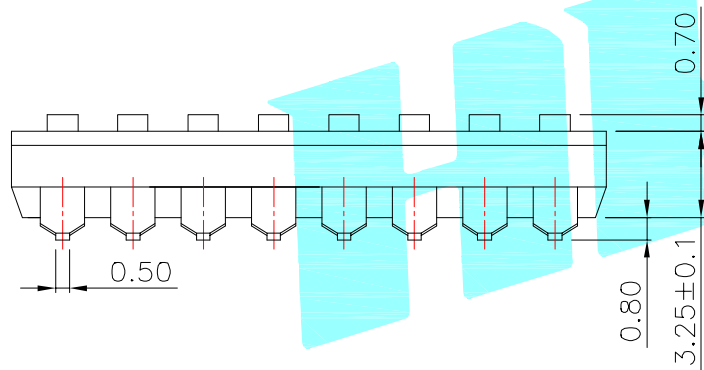

- NOTE:
- 1.Rating: 24V 25mA DC
 - 2.Insulation Resistance: ≥ 100 M Ω
 - 3.Withstand voltage: AC 500V 1Minute
 - 4.Operating Force Range: 800gf Max
 - 5.Mechanical Life: 1,500 Cycles
 - 6.Operating Temperature range $-20^{\circ}\sim +70^{\circ}\text{C}$
 - 7.Ambient Humidity used: $\leq 85\%$ RH

凸柄(P)

短柄(S)

Position(位数)	2P	3P	4P	5P	6P	7P	8P	9P	10P	12P	
DIM.A(长度)	6.08	8.62	11.16	13.70	16.24	18.78	21.32	23.86	26.4	31.48	
DIM.B(长度)	2.54	5.08	7.62	10.16	12.70	15.24	17.78	20.32	22.86	27.94	
PART NO. 盖子/黑色(K)	凸柄(P) 短柄(S)	EM-02KP EM-02KS	EM-03KP EM-03KS	EM-04KP EM-04KS	EM-05KP EM-05KS	EM-06KP EM-06KS	EM-07KP EM-07KS	EM-08KP EM-08KS	EM-09KP EM-09KS	EM-10KP EM-10KS	EM-12KP EM-12KS

④	Terminal	—		Phosphor bronze	Au Plating	—
③	Base	—	1	PBT	Black	—
②	Cover	—	1	PBT	Black	—
①	Keystoke	—	1	PBT	White	—
ITEM	PART NAME	TER'NO.	QTY.	MATERIAL	FINISHING	REMARK

APPROVALS		DATE		HROE ELECTRONICS CO.,LTD		
DRAWN	Coco.li	2014/02/13		TITLE:	MULTIFUNCTIONAL SWITCHES	
CHECKED				PART NO.	EM-□□□□	
APPROVALS				TOLERANCES ARE	ANGLE	UNIT: mm
		30~以上	±0.30		±2'	SCALE: 1:1
		10~30	±0.20			PROJ:
		5~10	±0.15			DRAWING NO.
		~ 5	±0.10			SHEET 1 OF 1