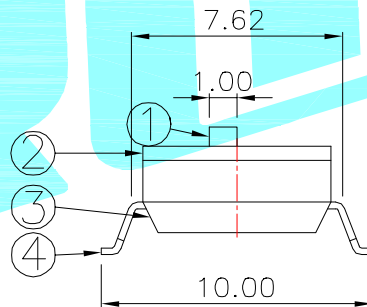

- NOTE:
- 1.Rating: 24V 25mA DC
 - 2.Insulation Resistance: ≥ 100 M Ω
 - 3.Withstand voltage: AC 500V 1Minute
 - 4.Operating Force Range: 800gf Max
 - 5.Mechanical Life: 1,500 Cycles
 - 6.Operating Temperature range $-20^{\circ}\sim +70^{\circ}\text{C}$
 - 7.Ambient Humidity used: $\leq 85\%$ RH

凸柄(P)

短柄(S)

Position(位数)	2P	3P	4P	5P	6P	7P	8P	9P	10P	12P	
DIM.A(长度)	6.08	8.62	11.16	13.70	16.24	18.78	21.32	23.86	26.4	31.48	
DIM.B(长度)	2.54	5.08	7.62	10.16	12.70	15.24	17.78	20.32	22.86	27.94	
PART NO. 盖子/黑色(K)	凸柄(P) 短柄(S)	EM-02KP EM-02KS	EM-03KP EM-03KS	EM-04KP EM-04KS	EM-05KP EM-05KS	EM-06KP EM-06KS	EM-07KP EM-07KS	EM-08KP EM-08KS	EM-09KP EM-09KS	EM-10KP EM-10KS	EM-12KP EM-12KS

④	Terminal	—		Phosphor bronze	Au Plating	—
③	Base	—	1	PBT	Black	—
②	Cover	—	1	PBT	Black	—
①	Keystoke	—	1	PBT	White	—
ITEM	PART NAME	TER'NO.	QTY.	MATERIAL	FINISHING	REMARK

APPROVALS		DATE		HROE ELECTRONICS CO.,LTD		
DRAWN	Coco.li	2014/02/13		TITLE:	MULTIFUNCTIONAL SWITCHES	
CHECKED				PART NO.	EM-□□□□	
APPROVALS				TOLERANCES ARE	ANGLE	UNIT: mm
		30~以上	±0.30		±2'	SCALE: 1:1
		10~30	±0.20			PROJ:
		5~10	±0.15			DRAWING NO.
		~ 5	±0.10			SHEET 1 OF 1