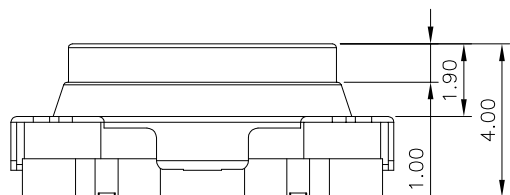

# ROHS

LED colour(LED颜色)	Part No. (料号)
White(白色)	K6-6280S-01
Red(红色)	K6-6280S-02
Blue(蓝色)	K6-6280S-03
Green(绿色)	K6-6280S-04
Yellow(黄色)	K6-6280S-05
Orange(橙色)	K6-6280S-06
Jade Green(翠绿色)	K6-6280S-07

NOTE:  
 Forcel: 400±100gf  
 Travel: 0.85±0.2mm  
 Life: 100,000 Cycles

ITEM	PART NAME	TER'NO.	QTY.	MATERIAL	FINISHING	REMARK
④	Terminal	—	2	Brass(0.3t)	—	—
③	Base	—	1	Fiberglass	—	—
②	Cover	—	1	SUS	—	—
①	Keystoke	—	1	Silica gel	Transparent	—

APPROVALS		DATE		HRC® ELECTRONICS CO.,LTD		
DRAWN	LIUCAN	2022.7.18		TITLE:	LED Tact Switch	
CHECKED				PART NO.	K6-6280S	
APPROVALS				UNIT: mm	SCALE: 1:1	PROJ:
TOLERANCES ARE		30~以上 10~30 5~10 ~ 5	±0.30 ±0.20 ±0.15 ±0.10	ANGLE	±2'	DRAWING NO.
ECN NO.	REV.	DATE.	DESCRIPTION.	CHANGE.	CHECK.	APPRO.