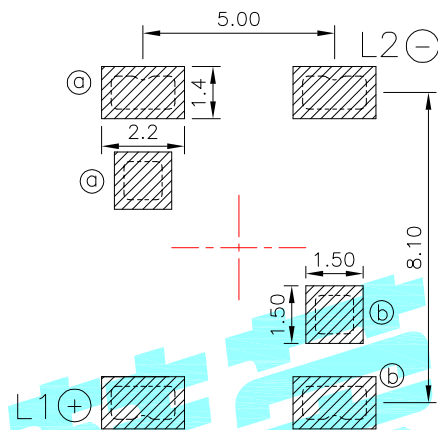

# ROHS

LED colour(LED颜色)	Part No. (料号)
White(白色)	K6-6280S-01
Red(红色)	K6-6280S-02
Blue(蓝色)	K6-6280S-03
Green(绿色)	K6-6280S-04
Yellow(黄色)	K6-6280S-05
Orange(橙色)	K6-6280S-06
Jade Green(翠绿色)	K6-6280S-07

NOTE:  
 Forcel: 400±100gf  
 Travel: 0.85±0.2mm  
 Life: 100,000 Cycles

ITEM	PART NAME	TER'NO.	QTY.	MATERIAL	FINISHING	REMARK
④	Terminal	—	2	Brass(0.3t)	—	—
③	Base	—	1	Fiberglass	—	—
②	Cover	—	1	SUS	—	—
①	Keystoke	—	1	Silica gel	Transparent	—

APPROVALS		DATE		HRC® ELECTRONICS CO.,LTD		
DRAWN	LIUCAN	2022.7.18		TITLE:	LED Tact Switch	
CHECKED				PART NO.	K6-6280S	
APPROVALS				UNIT: mm	SCALE: 1:1	PROJ:
TOLERANCES ARE		30~以上 10~30 5~10 ~ 5	±0.30 ±0.20 ±0.15 ±0.10	ANGLE	±2'	DRAWING NO.
ECN NO.	REV.	DATE.	DESCRIPTION.	CHANGE.	CHECK.	APPRO.