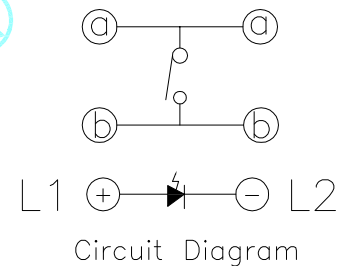

# ROHS

LED colour(LED颜色)	Part No. (料号)
White(白色)	K6-6280S-01
Red(红色)	K6-6280S-02
Blue(蓝色)	K6-6280S-03
Green(绿色)	K6-6280S-04
Yellow(黄色)	K6-6280S-05
Orange(橙色)	K6-6280S-06
Jade Green(翠绿色)	K6-6280S-07

NOTE:  
 Forcel: 400±100gf  
 Travel: 0.85±0.2mm  
 Life: 100,000 Cycles

ITEM	PART NAME	TER'NO.	QTY.	MATERIAL	FINISHING	REMARK
④	Terminal	—	2	Brass(0.3t)	—	—
③	Base	—	1	Fiberglass	—	—
②	Cover	—	1	SUS	—	—
①	Keystoke	—	1	Silica gel	Transparent	—

APPROVALS		DATE		HRC® ELECTRONICS CO.,LTD		
DRAWN	LIUCAN	2022.7.18		TITLE:	LED Tact Switch	
CHECKED				PART NO.	K6-6280S	
APPROVALS				UNIT: mm	SCALE: 1:1	PROJ:
TOLERANCES ARE		30~以上 10~30 5~10 ~ 5	±0.30 ±0.20 ±0.15 ±0.10	ANGLE	±2'	DRAWING NO.
ECN NO.	REV.	DATE.	DESCRIPTION.	CHANGE.	CHECK.	APPRO.