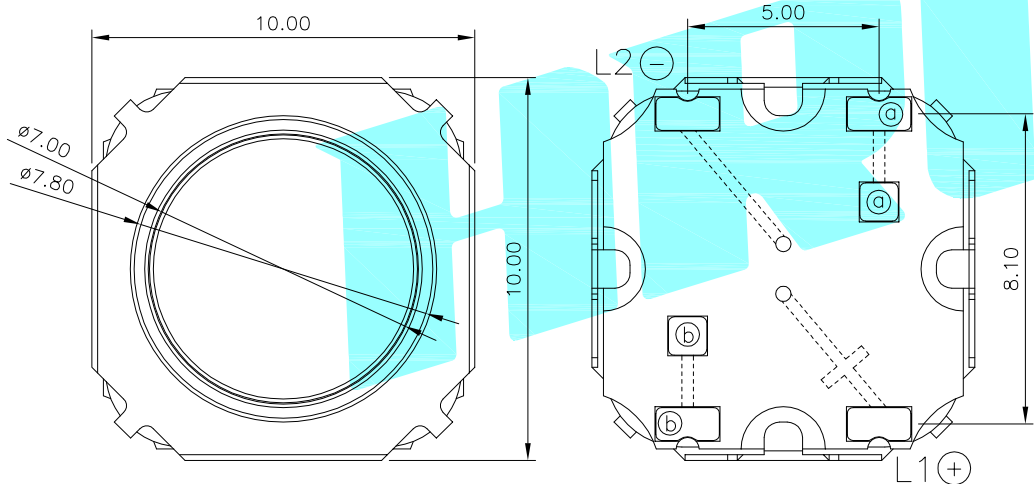

# ROHS

LED colour(LED颜色)	Part No. (料号)
White(白色)	K6-6280S-01
Red(红色)	K6-6280S-02
Blue(蓝色)	K6-6280S-03
Green(绿色)	K6-6280S-04
Yellow(黄色)	K6-6280S-05
Orange(橙色)	K6-6280S-06
Jade Green(翠绿色)	K6-6280S-07

NOTE:  
 Forcel: 400±100gf  
 Travel: 0.85±0.2mm  
 Life: 100,000 Cycles

ITEM	PART NAME	TER'NO.	QTY.	MATERIAL	FINISHING	REMARK
④	Terminal	—	2	Brass(0.3t)	—	—
③	Base	—	1	Fiberglass	—	—
②	Cover	—	1	SUS	—	—
①	Keystoke	—	1	Silica gel	Transparent	—

APPROVALS		DATE		HRC® ELECTRONICS CO.,LTD		
DRAWN	LIUCAN	2022.7.18		TITLE:	LED Tact Switch	
CHECKED				PART NO.	K6-6280S	
APPROVALS				UNIT: mm	SCALE: 1:1	PROJ:
TOLERANCES ARE		30~以上 10~30 5~10 ~ 5	±0.30 ±0.20 ±0.15 ±0.10	ANGLE	±2'	DRAWING NO.
ECN NO.	REV.	DATE.	DESCRIPTION.	CHANGE.	CHECK.	APPRO.