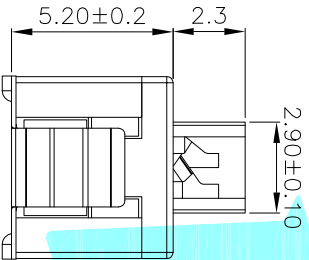

技术参数

1. 额定电流: DC30V 0.1A
2. 耐压: AC250伏 (50-60Hz) 持续1分钟
3. 接触电阻: 1欧max
4. 绝缘电阻: 100兆欧min . 500V DC.
5. 操作力: 180± 50gf.
6. 全行程: 2.0mm± 0.2mm.
7. 运行类型: 自锁/无锁
8. 寿命: 10,000次.

PCBLayout(pattern Side)

NO.	Operating Type	Part No.
1	Push To Lock	K8-5856S-L1
2	Push No Lock	K8-5856S-N1

⑧	Leaf spring	—	2	SUS	Natural	—
⑦	Terminal	—	6	Brass strip	Plating silver	—
⑥	Contact	—	2	Phosphor bronze	Plating silver	—
⑤	Spring	—	1	SUS	Natural	—
④	Base	—	1	Nylon	Gray	—
③	Crochet Needle	—	1	SUS	Natural	—
②	Cover	—	1	POM	Black	—
①	KNOB	—	1	POM	White	—
ITEM	PART NAME	TER'NO.	QTY.	MATERIAL	FINISHING	REMARK
APPROVALS		DATE				
DRAWN		J.X.Zhong	2018/08/01		HROE ELECTRONICS CO.,LTD	
CHECKED				TITLE: PUSHBUTTON SWITCHS		
APPROVALS				PART NO.		
TOLERANCES ARE		30~以上 ±0.30	10~30 ±0.20	ANGLE ±2°	UNIT: mm	SCALE: 1:1
		5~10 ±0.15	~5 ±0.10		DRAWING NO.	PROJ:
				SHEET 1 OF 1		