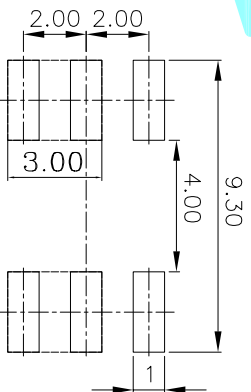

技术参数

1. 额定电流: DC30V 0.1A
2. 耐压: AC250伏 (50-60Hz) 持续1分钟
3. 接触电阻: 1欧max
4. 绝缘电阻: 100兆欧min . 500V DC.
5. 操作力: 180± 50gf.
6. 全行程: 2.0mm± 0.2mm.
7. 运行类型: 自锁/无锁
8. 寿命: 10,000次.

PCBLayout(pattern Side)

NO.	Operating Type	Part No.
1	Push To Lock	K8-5856S-L1
2	Push No Lock	K8-5856S-N1

⑧	Leaf spring	—	2	SUS	Natural	—
⑦	Terminal	—	6	Brass strip	Plating silver	—
⑥	Contact	—	2	Phosphor bronze	Plating silver	—
⑤	Spring	—	1	SUS	Natural	—
④	Base	—	1	Nylon	Gray	—
③	Crochet Needle	—	1	SUS	Natural	—
②	Cover	—	1	POM	Black	—
①	KNOB	—	1	POM	White	—
ITEM	PART NAME	TER'NO.	QTY.	MATERIAL	FINISHING	REMARK
APPROVALS		DATE				
DRAWN		J.X.Zhong	2018/08/01		HROE ELECTRONICS CO.,LTD	
CHECKED				TITLE: PUSHBUTTON SWITCHS		
APPROVALS				PART NO.		
TOLERANCES ARE		30~以上 ±0.30	10~30 ±0.20	ANGLE ±2°	UNIT: mm	SCALE: 1:1
		5~10 ±0.15	~5 ±0.10		DRAWING NO.	PROJ:
				SHEET 1 OF 1		