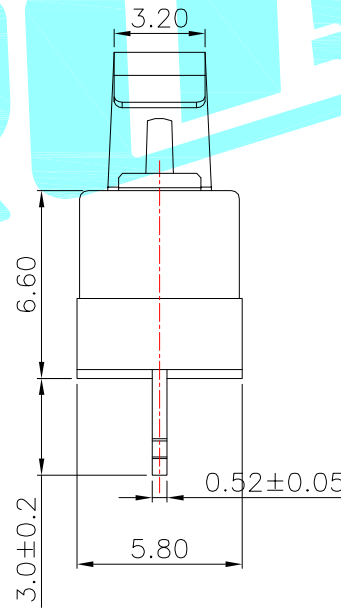

ROHS

- NOTE:
1. Rating: DC30V 0.1A
 2. OP: 10.70±0.8
 3. Operating force: 30±15gf
 4. Mechanical Life: 3,000,000

| ⑦ | Lever | — | 1 | Stainless Steel | — | — |
|------|-----------|---------|------|------------------|----------------|--------|
| ⑥ | Shrapnel | — | 1 | Beryllium Copper | — | — |
| ⑤ | Contact | — | 1 | Ag | — | — |
| ④ | Terminal | — | 3 | Brass(0.52t) | Plating silver | — |
| ③ | Housing | — | 1 | PBT | White | — |
| ② | Knob | — | 1 | PBT | White | — |
| ① | Cover | — | 1 | PBT | Black | — |
| ITEM | PART NAME | TER'NO. | QTY. | MATERIAL | FINISHING | REMARK |

| | | | | | | | | | | | | |
|----------------|---------|-------|------------------|-------|-------------------------|----------|----------------|--------|-------------|------------|----------|--------------|
| APPROVALS | | | DATE | | ELECTRONICS CO.,LTD | | | | | | | |
| DRAWN | JKUN.LU | | 2015.4.21 | | | | | | | | | |
| CHECKED | | | TITLE: | | | | MICRO SWITCHES | | | | | |
| APPROVALS | | | PART NO. | | | | K9-1267U-H11.8 | | | | | |
| TOLERANCES ARE | | | 30~以上 | ±0.30 | ANGLE | UNIT: mm | | | | | | |
| | | | 10~30 | ±0.20 | | | | | | | | |
| | | | 5~10 | ±0.15 | | | | | | | | |
| | | | ~ 5 | ±0.10 | | | | | | | | |
| | | | ±2' | | SCALE: 1:1 | PROJECT: | | | | | | |
| ECN NO. | REV. | DATE. | NEW DESCRIPTION. | | | CHANGE. | CHECK. | APPRO. | DRAWING NO. | SCALE: 1:1 | PROJECT: | SHEET 1 OF 1 |