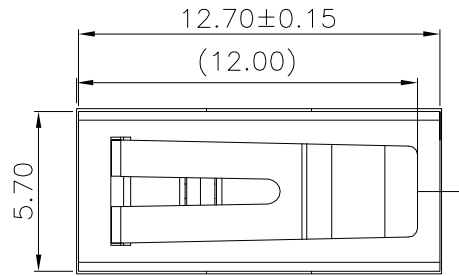

ROHS

- NOTE:
1. Rating: DC30V 0.1A
 2. OP: 10.70±0.8
 3. Operating force: 30±15gf
 4. Mechanical Life: 3,000,000

| ⑦ | Lever | — | 1 | Stainless Steel | — | — |
|------|-----------|---------|------|------------------|----------------|--------|
| ⑥ | Shrapnel | — | 1 | Beryllium Copper | — | — |
| ⑤ | Contact | — | 1 | Ag | — | — |
| ④ | Terminal | — | 3 | Brass(0.52t) | Plating silver | — |
| ③ | Housing | — | 1 | PBT | White | — |
| ② | Knob | — | 1 | PBT | White | — |
| ① | Cover | — | 1 | PBT | Black | — |
| ITEM | PART NAME | TER'NO. | QTY. | MATERIAL | FINISHING | REMARK |

| | | | | | | | | | | | | |
|----------------|---------|-------|------------------|-------|-------------------------|----------|----------------|--------|-------------|------------|----------|--------------|
| APPROVALS | | | DATE | | ELECTRONICS CO.,LTD | | | | | | | |
| DRAWN | JKUN.LU | | 2015.4.21 | | | | | | | | | |
| CHECKED | | | TITLE: | | | | MICRO SWITCHES | | | | | |
| APPROVALS | | | PART NO. | | | | K9-1267U-H11.8 | | | | | |
| TOLERANCES ARE | | | 30~以上 | ±0.30 | ANGLE | UNIT: mm | | | | | | |
| | | | 10~30 | ±0.20 | | | | | | | | |
| | | | 5~10 | ±0.15 | | | | | | | | |
| | | | ~ 5 | ±0.10 | | | | | | | | |
| | | | ±2' | | SCALE: 1:1 | PROJECT: | | | | | | |
| ECN NO. | REV. | DATE. | NEW DESCRIPTION. | | | CHANGE. | CHECK. | APPRO. | DRAWING NO. | SCALE: 1:1 | PROJECT: | SHEET 1 OF 1 |