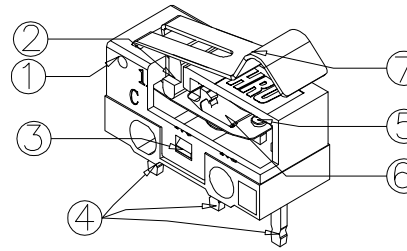

ROHS

- NOTE:
1. Rating: DC30V 0.1A
 2. OP: 10.70±0.8
 3. Operating force: 30±15gf
 4. Mechanical Life: 3,000,000

| ⑦ | Lever | — | 1 | Stainless Steel | — | — |
|------|-----------|---------|------|------------------|----------------|--------|
| ⑥ | Shrapnel | — | 1 | Beryllium Copper | — | — |
| ⑤ | Contact | — | 1 | Ag | — | — |
| ④ | Terminal | — | 3 | Brass(0.52t) | Plating silver | — |
| ③ | Housing | — | 1 | PBT | White | — |
| ② | Knob | — | 1 | PBT | White | — |
| ① | Cover | — | 1 | PBT | Black | — |
| ITEM | PART NAME | TER'NO. | QTY. | MATERIAL | FINISHING | REMARK |

| | | | | | | | | | | | | |
|----------------|---------|-------|------------------|-------|-------------------------|----------|----------------|--------|-------------|------------|----------|--------------|
| APPROVALS | | | DATE | | ELECTRONICS CO.,LTD | | | | | | | |
| DRAWN | JKUN.LU | | 2015.4.21 | | | | | | | | | |
| CHECKED | | | TITLE: | | | | MICRO SWITCHES | | | | | |
| APPROVALS | | | PART NO. | | | | K9-1267U-H11.8 | | | | | |
| TOLERANCES ARE | | | 30~以上 | ±0.30 | ANGLE | UNIT: mm | | | | | | |
| | | | 10~30 | ±0.20 | | | | | | | | |
| | | | 5~10 | ±0.15 | | | | | | | | |
| | | | ~ 5 | ±0.10 | | | | | | | | |
| | | | ±2' | | SCALE: 1:1 | PROJECT: | | | | | | |
| ECN NO. | REV. | DATE. | NEW DESCRIPTION. | | | CHANGE. | CHECK. | APPRO. | DRAWING NO. | SCALE: 1:1 | PROJECT: | SHEET 1 OF 1 |