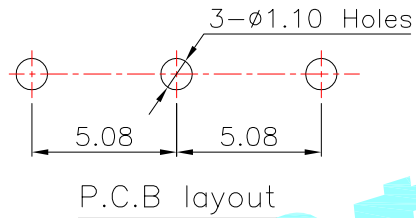

ROHS

- NOTE:
1. Rating: DC30V 0.1A
 2. OP: 10.70±0.8
 3. Operating force: 30±15gf
 4. Mechanical Life: 3,000,000

| ⑦ | Lever | — | 1 | Stainless Steel | — | — |
|------|-----------|---------|------|------------------|----------------|--------|
| ⑥ | Shrapnel | — | 1 | Beryllium Copper | — | — |
| ⑤ | Contact | — | 1 | Ag | — | — |
| ④ | Terminal | — | 3 | Brass(0.52t) | Plating silver | — |
| ③ | Housing | — | 1 | PBT | White | — |
| ② | Knob | — | 1 | PBT | White | — |
| ① | Cover | — | 1 | PBT | Black | — |
| ITEM | PART NAME | TER'NO. | QTY. | MATERIAL | FINISHING | REMARK |

| | | | | | | | | | | | | |
|----------------|---------|-------|------------------|-------|-------------------------|----------|----------------|--------|-------------|------------|----------|--------------|
| APPROVALS | | | DATE | | ELECTRONICS CO.,LTD | | | | | | | |
| DRAWN | JKUN.LU | | 2015.4.21 | | | | | | | | | |
| CHECKED | | | TITLE: | | | | MICRO SWITCHES | | | | | |
| APPROVALS | | | PART NO. | | | | K9-1267U-H11.8 | | | | | |
| TOLERANCES ARE | | | 30~以上 | ±0.30 | ANGLE | UNIT: mm | | | | | | |
| | | | 10~30 | ±0.20 | | | | | | | | |
| | | | 5~10 | ±0.15 | | | | | | | | |
| | | | ~ 5 | ±0.10 | | | | | | | | |
| | | | ±2' | | SCALE: 1:1 | PROJECT: | | | | | | |
| ECN NO. | REV. | DATE. | NEW DESCRIPTION. | | | CHANGE. | CHECK. | APPRO. | DRAWING NO. | SCALE: 1:1 | PROJECT: | SHEET 1 OF 1 |