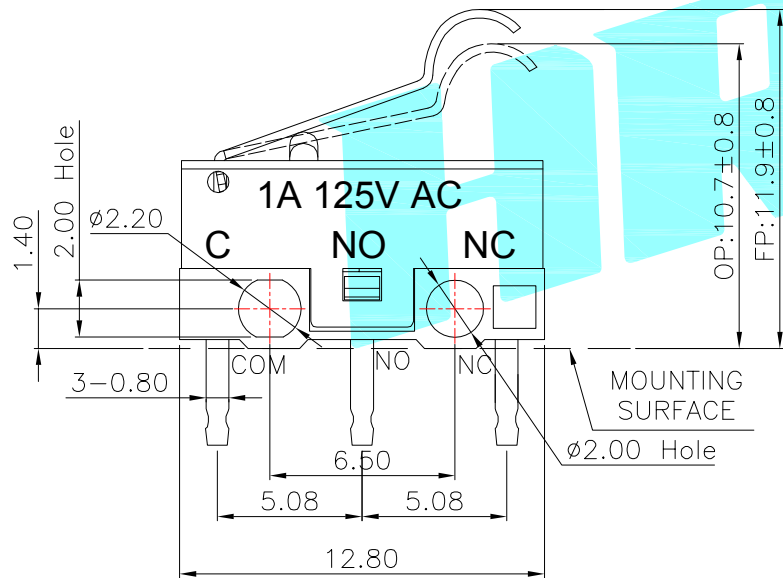

ROHS

- NOTE:
1. Rating: DC30V 0.1A
 2. OP: 10.70±0.8
 3. Operating force: 30±15gf
 4. Mechanical Life: 3,000,000

| ⑦ | Lever | — | 1 | Stainless Steel | — | — |
|------|-----------|---------|------|------------------|----------------|--------|
| ⑥ | Shrapnel | — | 1 | Beryllium Copper | — | — |
| ⑤ | Contact | — | 1 | Ag | — | — |
| ④ | Terminal | — | 3 | Brass(0.52t) | Plating silver | — |
| ③ | Housing | — | 1 | PBT | White | — |
| ② | Knob | — | 1 | PBT | White | — |
| ① | Cover | — | 1 | PBT | Black | — |
| ITEM | PART NAME | TER'NO. | QTY. | MATERIAL | FINISHING | REMARK |

| | | | | | | | | | | | | |
|----------------|---------|-------|------------------|-------|-------------------------|----------|----------------|--------|-------------|------------|----------|--------------|
| APPROVALS | | | DATE | | ELECTRONICS CO.,LTD | | | | | | | |
| DRAWN | JKUN.LU | | 2015.4.21 | | | | | | | | | |
| CHECKED | | | TITLE: | | | | MICRO SWITCHES | | | | | |
| APPROVALS | | | PART NO. | | | | K9-1267U-H11.8 | | | | | |
| TOLERANCES ARE | | | 30~以上 | ±0.30 | ANGLE | UNIT: mm | | | | | | |
| | | | 10~30 | ±0.20 | | | | | | | | |
| | | | 5~10 | ±0.15 | | | | | | | | |
| | | | ~ 5 | ±0.10 | | | | | | | | |
| | | | ±2' | | SCALE: 1:1 | PROJECT: | | | | | | |
| ECN NO. | REV. | DATE. | NEW DESCRIPTION. | | | CHANGE. | CHECK. | APPRO. | DRAWING NO. | SCALE: 1:1 | PROJECT: | SHEET 1 OF 1 |