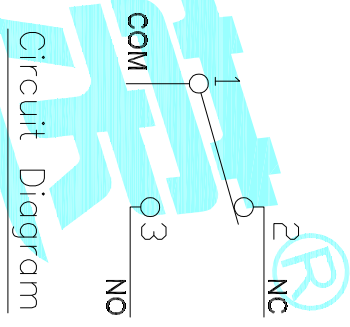

NGRESS PROTECTION:IP67

COM: UL1007 24AWG BLACK (黑色)
 NO: UL1007 24AWG BLUE (蓝色)
 NC: UL1007 24AWG GRAY (灰色)

NOTE:

1. Rating1:DC12V 3A
Rating2:48V DC/125V AC/250V AC 0.1A
2. Operating force:130gf MAX
3. Electric Life:10,000
4. Mechanical Life:1,000,000

| | | | | | | | | | | | |
|---------|------|-------|--------------|---------|--------|--------|----------------------------------|----------------------------------|-------|--------|--------|
| ECN NO. | REV. | DATE. | DESCRIPTION. | CHANGE. | CHECK. | APPRO. | TOLERANCES ARE | ANGLE | UNIT. | SCALE. | SHEET |
| | A | | NEW | | | | 30~0.15 10~0.30 5~10 ~5 | ±0.30 ±0.20 ±0.15 ±0.10 | mm | 1:1 | 1 OF 1 |