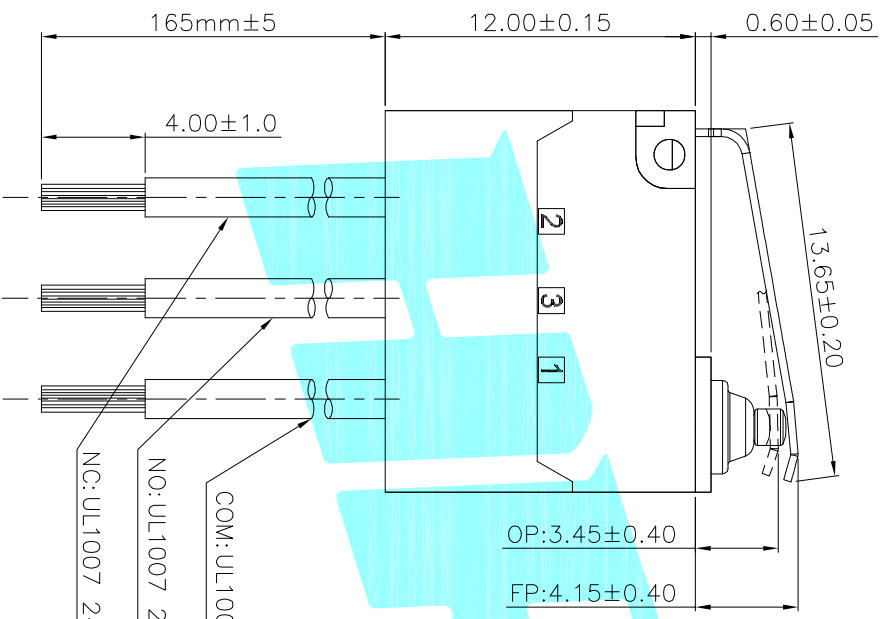

NGRESS PROTECTION:IP67

COM: UL1007 24AWG BLACK (黑色)
 NO: UL1007 24AWG BLUE (蓝色)
 NC: UL1007 24AWG GRAY (灰色)

NOTE:

1. Rating1:DC12V 3A
Rating2:48V DC/125V AC/250V AC 0.1A
2. Operating force:130gf MAX
3. Electric Life:10,000
4. Mechanical Life:1,000,000

| | | | | | | | | | | | |
|---------|------|-------|--------------|---------|--------|--------|----------------------------------|----------------------------------|-------|--------|--------|
| ECN NO. | REV. | DATE. | DESCRIPTION. | CHANGE. | CHECK. | APPRO. | TOLERANCES ARE | ANGLE | UNIT. | SCALE. | SHEET |
| | A | | NEW | | | | 30~0.15 10~0.30 5~10 ~5 | ±0.30 ±0.20 ±0.15 ±0.10 | mm | 1:1 | 1 OF 1 |