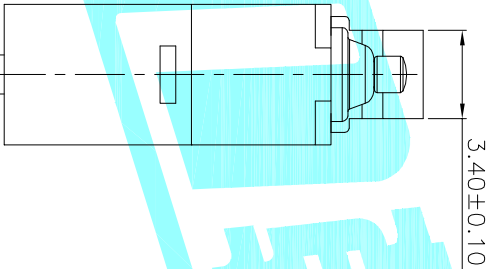

NGRESS PROTECTION:IP67

COM: UL1007 24AWG BLACK (黑色)
 NO: UL1007 24AWG BLUE (蓝色)
 NC: UL1007 24AWG GRAY (灰色)

NOTE:

1. Rating1:DC12V 3A
Rating2:48V DC/125V AC/250V AC 0.1A
2. Operating force:130gf MAX
3. Electric Life:10,000
4. Mechanical Life:1,000,000

| | | | | | | | | | | | |
|---------|------|-------|--------------|---------|--------|--------|----------------------------------|----------------------------------|-------|--------|--------|
| ECN NO. | REV. | DATE. | DESCRIPTION. | CHANGE. | CHECK. | APPRO. | TOLERANCES ARE | ANGLE | UNIT. | SCALE. | SHEET |
| | A | | NEW | | | | 30~0.15 10~0.30 5~10 ~5 | ±0.30 ±0.20 ±0.15 ±0.10 | mm | 1:1 | 1 OF 1 |