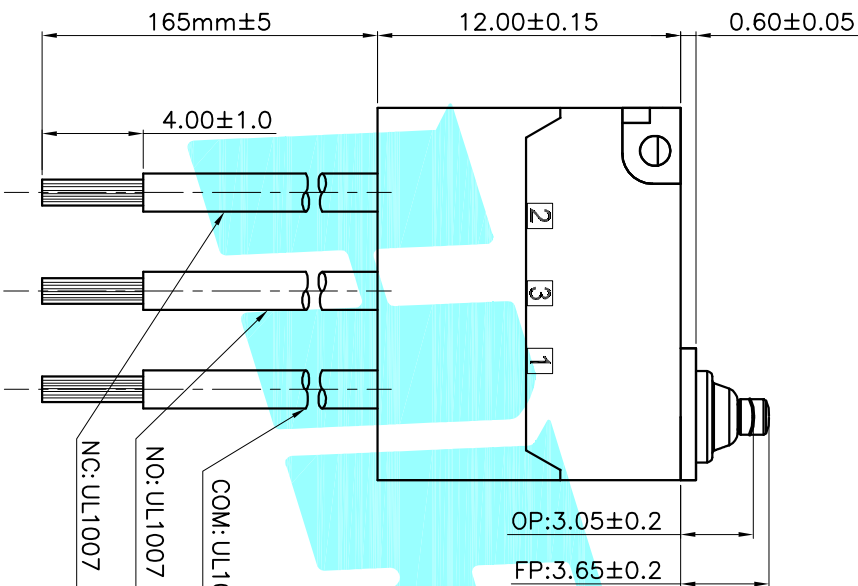

INGRESS PROTECTION:IP67

COM:UL1007 24AWG BLACK (黑色)
 NO:UL1007 24AWG BLUE (蓝色)
 NC:UL1007 24AWG GRAY (灰色)

Circuit Diagram

- NOTE:
1. Rating:DC12V 3A
 2. Operating force:130gf MAX
 3. Mechanical Life:500,000

APPROVALS		DATE	TITLE: MICRO SWITCHS	
DRAWN		J.X.Zhang	2018/8/1	
CHECKED				
APPROVALS			PART NO. K9-1803A	
TOLERANCES ARE		30 ^{±0.15} ±0.30	ANGLE	±2°
		10 ^{±0.10} ±0.20	UNIT: mm	SCALE: 1:1
		5 ^{±0.05} ±0.10	DRAWING NO.	PROD. SHEET 1 OF 1
ECN NO.	REV.	DATE.	DESCRIPTION.	CHANGE.
	A		NEW	CHECK.
				APPRO.