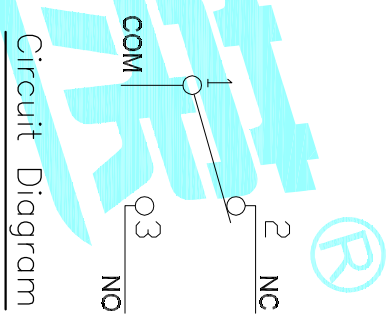

INGRESS PROTECTION:IP67

COM:UL1007 24AWG BLACK (黑色)
 NO:UL1007 24AWG BLUE (蓝色)
 NC:UL1007 24AWG GRAY (灰色)

Circuit Diagram

- NOTE:
1. Rating:DC12V 3A
 2. Operating force:130gf MAX
 3. Mechanical Life:500,000

⑦	Shrapnel	—	1	Brass	—	—
⑥	Contact	—	1	Ag	—	—
⑤	Sealed Circle	—	1	Silicone Rubber	—	—
④	Terminal	—	3	Brass(0.50t)	Plating silver	—
③	Plunger	—	1	POM	White	—
②	Cose	—	1	PA	White	—
①	Cover	—	1	PA	Black	—

APPROVALS		DATE	TITLE: MICRO SWITCHS	
DRAWN		J.X.Zhang	2018/8/1	
CHECKED				
APPROVALS			PART NO. K9-1803A	
TOLERANCES ARE		30 ^{±0.15} ±0.30	ANGLE	±2°
		10 ^{±0.10} ±0.20	UNIT: mm	SCALE: 1:1
		5 ^{±0.05} ±0.10	DRAWING NO.	PROD. SHEET 1 OF 1
ECN NO.	REV.	DATE.	DESCRIPTION.	CHANGE.
	A		NEW	CHECK.
				APPRO.

华睿
 ELECTRONICS CO.,LTD

NO. : 1		NO. : 2	
A	B	C	D
E	F	G	H
I	J	K	L
M	N	1	2
3	4	5	6
7	8	9	10

 ELECTRONICS CO.,LTD		MICRO SWITCHS K9-1803□-□
DRAWN	DATE	TITLE:
J.X.Zhang	2018/8/1	MICRO SWITCHS
CHECKED		PART NO.
APPROVALS		K9-1803□-□
TOLERANCES ARE		SCALE: 1:1
30~0.15	±0.30	UNIT: mm
10~0.10	±0.20	PROJ. 
5~0.05	±0.15	SHEET 1 OF 1
ECN NO.	REV.	DATE.
DESCRIPTION.		
NEW		
CHANGE.	CHECK.	APPRO.