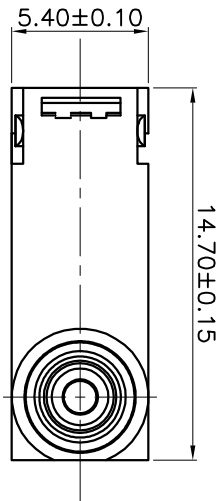

INGRESS PROTECTION:IP67

COM:UL1007 24AWG BLACK (黑色)
 NO:UL1007 24AWG BLUE (蓝色)
 NC:UL1007 24AWG GRAY (灰色)

Circuit Diagram

- NOTE:
1. Rating:DC12V 3A
 2. Operating force:130gf MAX
 3. Mechanical Life:500,000

APPROVALS		DATE	TITLE: MICRO SWITCHS	
DRAWN		J.X.Zhang	2018/8/1	
CHECKED				
APPROVALS			PART NO. K9-1803A	
TOLERANCES ARE		30 ^{±0.15} ±0.30	ANGLE	±2°
		10 ^{±0.10} ±0.20	UNIT: mm	SCALE: 1:1
		5 ^{±0.05} ±0.10	DRAWING NO.	PROD. SHEET 1 OF 1
ECN NO.	REV.	DATE.	DESCRIPTION.	CHANGE.
	A		NEW	CHECK.
				APPRO.

华睿
 ELECTRONICS CO.,LTD

NO. : 1		NO. : 2	
A	B	C	D
E	F	G	H
I	J	K	L
M	N	1	2
3	4	5	6
7	8	9	10

 ELECTRONICS CO.,LTD		MICRO SWITCHS K9-1803□-□
DRAWN	DATE	TITLE:
J.X.Zhang	2018/8/1	MICRO SWITCHS
CHECKED		PART NO.
APPROVALS		K9-1803□-□
TOLERANCES ARE		SCALE: 1:1
30~0.15	±0.30	UNIT: mm
10~0.10	±0.20	PROJ. 
5~0.05	±0.15	SHEET 1 OF 1
ECN NO.	REV.	DATE.
DESCRIPTION.		
NEW		
CHANGE.	CHECK.	APPRO.