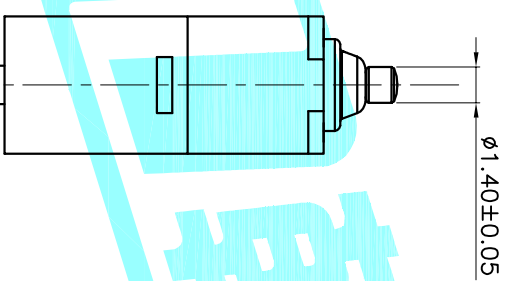

INGRESS PROTECTION:IP67

COM:UL1007 24AWG BLACK (黑色)
 NO:UL1007 24AWG BLUE (蓝色)
 NC:UL1007 24AWG GRAY (灰色)

Circuit Diagram

- NOTE:
1. Rating:DC12V 3A
 2. Operating force:130gf MAX
 3. Mechanical Life:500,000

APPROVALS		DATE	TITLE: MICRO SWITCHS	
DRAWN		J.X.Zhang	2018/8/1	
CHECKED				
APPROVALS			PART NO. K9-1803A	
TOLERANCES ARE		30 ^{±0.15} ±0.30	ANGLE	±2°
		10 ^{±0.10} ±0.20	UNIT: mm	SCALE: 1:1
		5 ^{±0.05} ±0.10	DRAWING NO.	PROD. SHEET 1 OF 1
ECN NO.	REV.	DATE.	DESCRIPTION.	CHANGE.
	A		NEW	CHECK.
				APPRO.