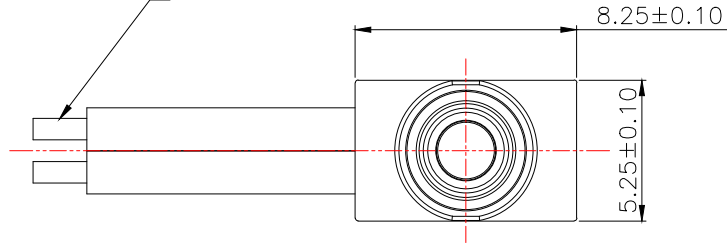

定制款，尾接端子壳

NOTE:

- 1.Rating:DC12V 0.1A
- 2.Operating force:150gf MAX
- 3.Mechanical Life:10,000

COM/NC:UL1571 28AWG

Part No.	Wire color	L	Terminal
K9-1804J-01A	Blue/Black	200	1.5mm 2P
K9-1804J-01B	Green/Black	275	1.5mm 2P
K9-1804J-01C	Yellow/Black	380	1.5mm 3P