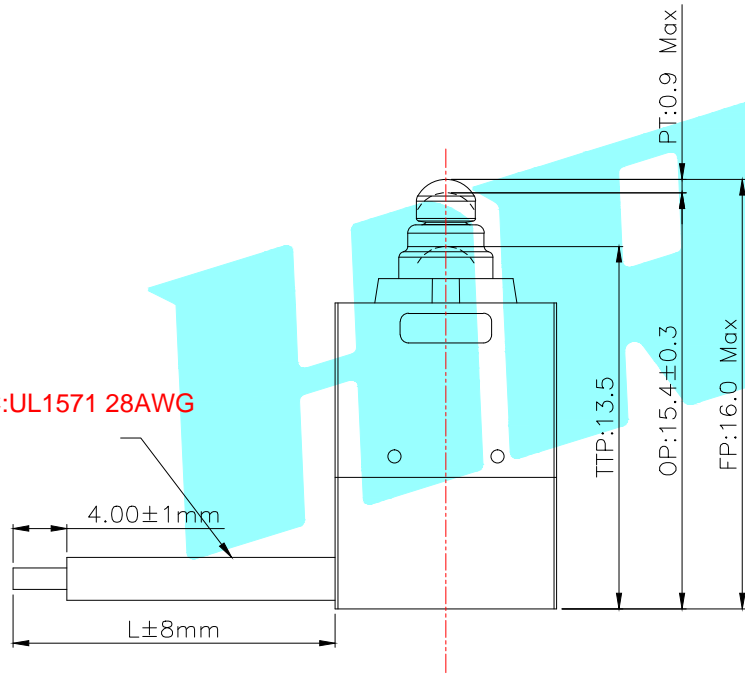

定制款，尾接端子壳

NOTE:

- 1.Rating:DC12V 0.1A
- 2.Operating force:150gf MAX
- 3.Mechanical Life:10,000

COM/NC:UL1571 28AWG

Part No.	Wire color	L	Terminal
K9-1804J-01A	Blue/Black	200	1.5mm 2P
K9-1804J-01B	Green/Black	275	1.5mm 2P
K9-1804J-01C	Yellow/Black	380	1.5mm 3P

⑥	Shrapnel	—	1	Brass	Plating silver	—
⑤	Sealed Circle	—	1	Silicone Rubber	—	—
④	Terminal	—	2	Brass(0.50t)	Plating silver	—
③	Plunger	—	1	POM	Black	—
②	Case	—	1	PA	Black	—
①	Cover	—	1	PA	Black	—

ITEM	PART NAME	TER'NO.	QTY.	MATERIAL	FINISHING	REMARK
------	-----------	---------	------	----------	-----------	--------

APPROVALS			PART NO.			
-----------	--	--	----------	--	--	--

TOLERANCES ARE	30~以上	±0.30	ANGLE	UNIT: mm	SCALE: 1:1	PROJ:
	10~30	±0.20				
	5~10	±0.15				
	~ 5	±0.10				
			±2°	DRAWING NO.		SHEET 1 OF 1