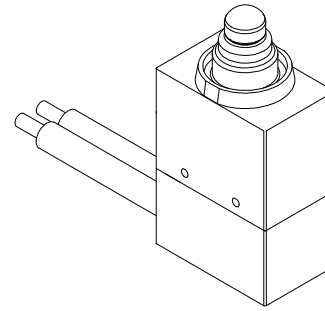

定制款，尾接端子壳

NOTE:

- 1.Rating:DC12V 0.1A
- 2.Operating force:150gf MAX
- 3.Mechanical Life:10,000

COM/NC:UL1571 28AWG

Part No.	Wire color	L	Terminal
K9-1804J-01A	Blue/Black	200	1.5mm 2P
K9-1804J-01B	Green/Black	275	1.5mm 2P
K9-1804J-01C	Yellow/Black	380	1.5mm 3P

⑥	Shrapnel	—	1	Brass	Plating silver	—
⑤	Sealed Circle	—	1	Silicone Rubber	—	—
④	Terminal	—	2	Brass(0.50t)	Plating silver	—
③	Plunger	—	1	POM	Black	—
②	Case	—	1	PA	Black	—
①	Cover	—	1	PA	Black	—

ITEM	PART NAME	TER'NO.	QTY.	MATERIAL	FINISHING	REMARK
------	-----------	---------	------	----------	-----------	--------