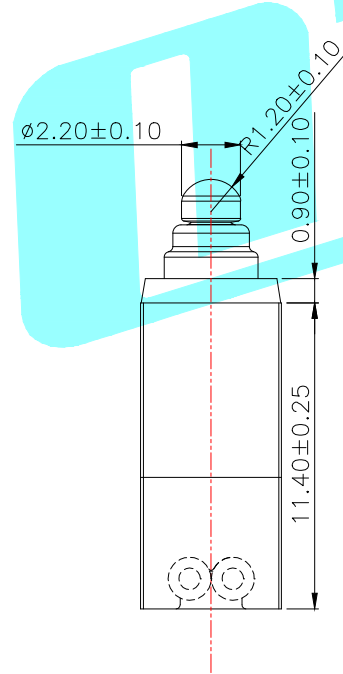

定制款，尾接端子壳

NOTE:

- 1.Rating:DC12V 0.1A
- 2.Operating force:150gf MAX
- 3.Mechanical Life:10,000

COM/NC:UL1571 28AWG

Part No.	Wire color	L	Terminal
K9-1804J-01A	Blue/Black	200	1.5mm 2P
K9-1804J-01B	Green/Black	275	1.5mm 2P
K9-1804J-01C	Yellow/Black	380	1.5mm 3P

⑥	Shrapnel	—	1	Brass	Plating silver	—
⑤	Sealed Circle	—	1	Silicone Rubber	—	—
④	Terminal	—	2	Brass(0.50t)	Plating silver	—
③	Plunger	—	1	POM	Black	—
②	Case	—	1	PA	Black	—
①	Cover	—	1	PA	Black	—

ITEM	PART NAME	TER'NO.	QTY.	MATERIAL	FINISHING	REMARK
------	-----------	---------	------	----------	-----------	--------

APPROVALS			PART NO.			
-----------	--	--	----------	--	--	--

TOLERANCES ARE	30~以上	±0.30	ANGLE	UNIT: mm	SCALE: 1:1	PROJ:
	10~30	±0.20				
	5~10	±0.15				
	~ 5	±0.10				
			±2°	DRAWING NO.		SHEET 1 OF 1