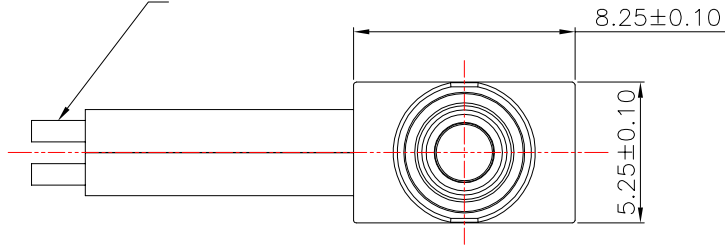

定制款，尾接端子壳

NOTE:

- 1.Rating:DC12V 0.1A
- 2.Operating froce:150gf MAX
- 3.Life:10,000

COM/NC:UL1571 28AWG

Part No.	Wire color	L	Terminal
K9-1804ND-Y14E	Blue/Black	200	1.5mm 2P
K9-1804ND-Y14F	Green/Black	275	1.5mm 2P
K9-1804ND-Y14G	Yellow/Black	380	1.5mm 3P