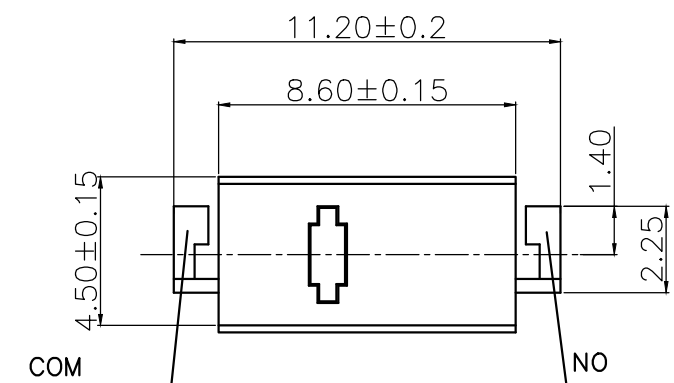

ROHS

NOTE:

1. Rating: DC 6V 1mA (Min load DC 3V 15uA).
2. Contact resistance: 100mΩ Max.
3. Insulation resistance: 100MΩ Min (at DC 500V)
4. Withstand voltage: AC 600V (50-60Hz) for 1 minute
5. OP: 3.2±0.2mm.
6. Return force: 15gf Min.
7. Mechanical Life: 5,000,000
8. Operating temperature: -25°C to 85°C

PART NO	vigor(gf)
K9-8601A-01	60±20
K9-8601A-02	90±20
K9-8601A-03	120±30

ITEM	PART NAME	TER'NO.	QTY.	MATERIAL	FINISHING	REMARK
⑥	Knob	—	1	PPA	Blue	—
⑤	Cover	—	1	PPA	Black	—
④	Shrapnel	—	1	Copper alloy	Material	—
③	Contact	—	1	Silver alloy	Material	—
②	Housing	—	1	LCP	Black	—
①	Terminal	—	2	Brass	Plating silver	—

APPROVALS		DATE		HRO 韓榮® ELECTRONICS CO., LTD		
DRAWN	J.X.Zhang	2019/8/1		TITLE:	MICRO SWITCH	
CHECKED				PART NO.		
APPROVALS				TOLERANCES ARE	ANGLE	UNIT: mm
		30~以上	±0.30	±2'	SCALE: 1:1	PROJ:
		10~30	±0.20		DRAWING NO.	
		5~10	±0.15			
		~ 5	±0.10			SHEET 1 OF 1