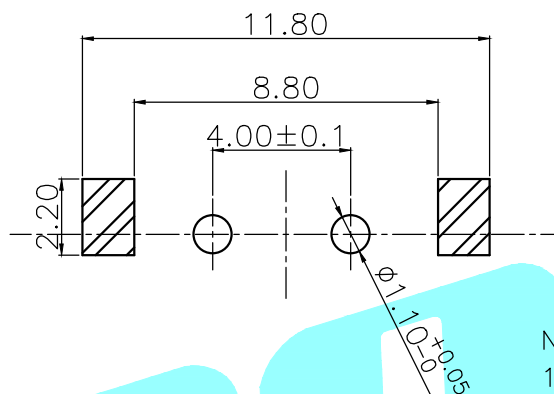

ROHS

NOTE:

1. Rating: DC 6V 1mA (Min load DC 3V 15uA).
2. Contact resistance: 100mΩ Max.
3. Insulation resistance: 100MΩ Min (at DC 500V)
4. Withstand voltage: AC 600V (50-60Hz) for 1 minute
5. OP: 3.2±0.2mm.
6. Return force: 15gf Min.
7. Mechanical Life: 5,000,000
8. Operating temperature: -25°C to 85°C

PART NO	vigor(gf)
K9-8601A-01	60±20
K9-8601A-02	90±20
K9-8601A-03	120±30

ITEM	PART NAME	TER'NO.	QTY.	MATERIAL	FINISHING	REMARK
⑥	Knob	—	1	PPA	Blue	—
⑤	Cover	—	1	PPA	Black	—
④	Shrapnel	—	1	Copper alloy	Material	—
③	Contact	—	1	Silver alloy	Material	—
②	Housing	—	1	LCP	Black	—
①	Terminal	—	2	Brass	Plating silver	—

APPROVALS		DATE		HRO 韓榮® ELECTRONICS CO., LTD		
DRAWN	J.X.Zhang	2019/8/1		TITLE:	MICRO SWITCH	
CHECKED				PART NO.		
APPROVALS				TOLERANCES ARE	ANGLE	UNIT: mm
		30~以上	±0.30	±2'	SCALE: 1:1	PROJ:
		10~30	±0.20		DRAWING NO.	
		5~10	±0.15			
		~ 5	±0.10			SHEET 1 OF 1