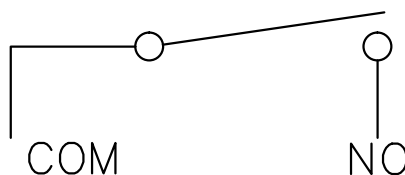

ROHS

NOTE:

1. Rating: DC 6V 1mA (Min load DC 3V 15uA).
2. Contact resistance: 100mΩ Max.
3. Insulation resistance: 100MΩ Min (at DC 500V)
4. Withstand voltage: AC 600V (50-60Hz) for 1 minute
5. OP: 3.2±0.2mm.
6. Return force: 15gf Min.
7. Mechanical Life: 5,000,000
8. Operating temperature: -25°C to 85°C

PART NO	vigor(gf)
K9-8601A-01	60±20
K9-8601A-02	90±20
K9-8601A-03	120±30

ITEM	PART NAME	TER'NO.	QTY.	MATERIAL	FINISHING	REMARK
⑥	Knob	—	1	PPA	Blue	—
⑤	Cover	—	1	PPA	Black	—
④	Shrapnel	—	1	Copper alloy	Material	—
③	Contact	—	1	Silver alloy	Material	—
②	Housing	—	1	LCP	Black	—
①	Terminal	—	2	Brass	Plating silver	—