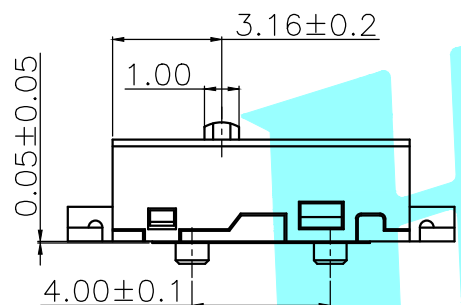

ROHS

NOTE:

1. Rating: DC 6V 1mA (Min load DC 3V 15uA).
2. Contact resistance: 100mΩ Max.
3. Insulation resistance: 100MΩ Min (at DC 500V)
4. Withstand voltage: AC 600V (50-60Hz) for 1 minute
5. OP: 3.2±0.2mm.
6. Return force: 15gf Min.
7. Mechanical Life: 5,000,000
8. Operating temperature: -25°C to 85°C

PART NO	vigor(gf)
K9-8601A-01	60±20
K9-8601A-02	90±20
K9-8601A-03	120±30

ITEM	PART NAME	TER'NO.	QTY.	MATERIAL	FINISHING	REMARK
⑥	Knob	—	1	PPA	Blue	—
⑤	Cover	—	1	PPA	Black	—
④	Shrapnel	—	1	Copper alloy	Material	—
③	Contact	—	1	Silver alloy	Material	—
②	Housing	—	1	LCP	Black	—
①	Terminal	—	2	Brass	Plating silver	—

APPROVALS		DATE		HRO 韓榮® ELECTRONICS CO., LTD		
DRAWN	J.X.Zhang	2019/8/1		TITLE:	MICRO SWITCH	
CHECKED				PART NO.		
APPROVALS				TOLERANCES ARE	ANGLE	UNIT: mm
		30~以上	±0.30	±2'	SCALE: 1:1	PROJ:
		10~30	±0.20		DRAWING NO.	
		5~10	±0.15			
		~ 5	±0.10			SHEET 1 OF 1