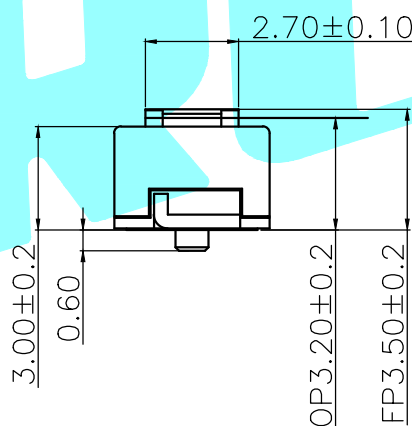

ROHS

NOTE:

1. Rating: DC 6V 1mA (Min load DC 3V 15uA).
2. Contact resistance: 100mΩ Max.
3. Insulation resistance: 100MΩ Min (at DC 500V)
4. Withstand voltage: AC 600V (50-60Hz) for 1 minute
5. OP: 3.2±0.2mm.
6. Return force: 15gf Min.
7. Mechanical Life: 5,000,000
8. Operating temperature: -25°C to 85°C

PART NO	vigor(gf)
K9-8601A-01	60±20
K9-8601A-02	90±20
K9-8601A-03	120±30

ITEM	PART NAME	TER'NO.	QTY.	MATERIAL	FINISHING	REMARK
⑥	Knob	—	1	PPA	Blue	—
⑤	Cover	—	1	PPA	Black	—
④	Shrapnel	—	1	Copper alloy	Material	—
③	Contact	—	1	Silver alloy	Material	—
②	Housing	—	1	LCP	Black	—
①	Terminal	—	2	Brass	Plating silver	—

APPROVALS		DATE		HRO 韓榮® ELECTRONICS CO., LTD		
DRAWN	J.X.Zhang	2019/8/1		TITLE:	MICRO SWITCH	
CHECKED				PART NO.		
APPROVALS				TOLERANCES ARE	ANGLE	UNIT: mm
		30~以上	±0.30	±2'	SCALE: 1:1	PROJ:
		10~30	±0.20		DRAWING NO.	
		5~10	±0.15			
		~ 5	±0.10			SHEET 1 OF 1