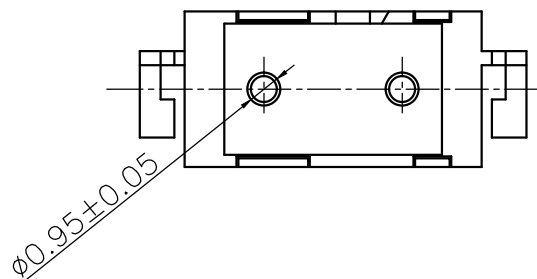

ROHS

NOTE:

1. Rating: DC 6V 1mA (Min load DC 3V 15uA).
2. Contact resistance: 100mΩ Max.
3. Insulation resistance: 100MΩ Min (at DC 500V)
4. Withstand voltage: AC 600V (50-60Hz) for 1 minute
5. OP: 3.2±0.2mm.
6. Return force: 15gf Min.
7. Mechanical Life: 5,000,000
8. Operating temperature: -25°C to 85°C