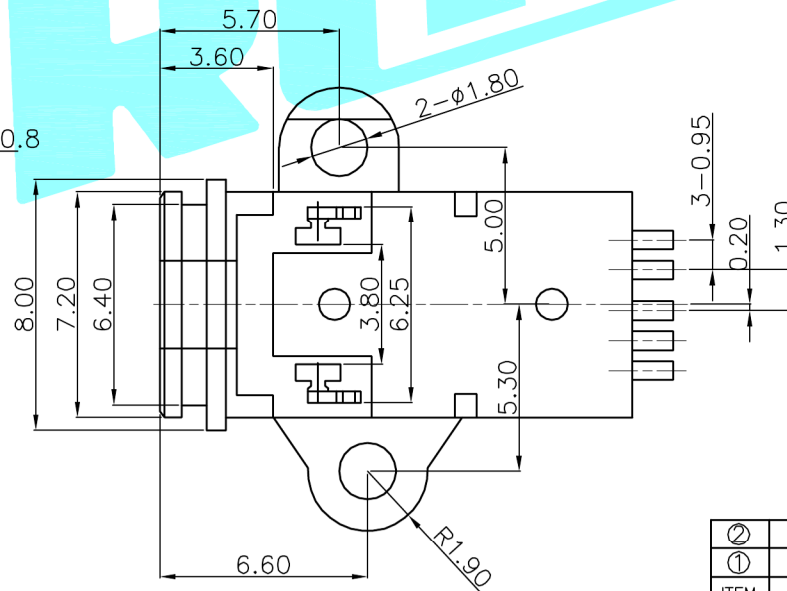

Water Resistance: IP-X8

Rating: 0.5A 30V DC
 Contact Resistance: 100 mΩ Max.
 Operating temperature: -20°C ~ 70°C
 Operating force: 3-20N
 Operating Life: 5,000 cycles

P.C.B Layout

CIRCUIT DIAGRAM

②	Terminal	5	Phosphor bronze	Au Plating		
①	Housing	1	Nylon	Black		
ITEM	PART NAME	TER'NO.	QTY.	MATERIAL	FINISHING	REMARK
APPROVALS		DATE		ELECTRONICS CO.,LTD		
DRAWN	xu qi feng	2014.11.26				
CHECKED				PART NO.	PJ-609	
APPROVALS				TOLERANCES ARE	30~0.1 : ±0.30 10~30 : ±0.20 5~10 : ±0.15 ~ 5 : ±0.10	ANGLE : ±2' UNIT: mm SCALE: 1:1 PROJ:
ECN NO.	REV.	DATE.	DESCRIPTION.	CHANGE.	CHECK.	APPRO.