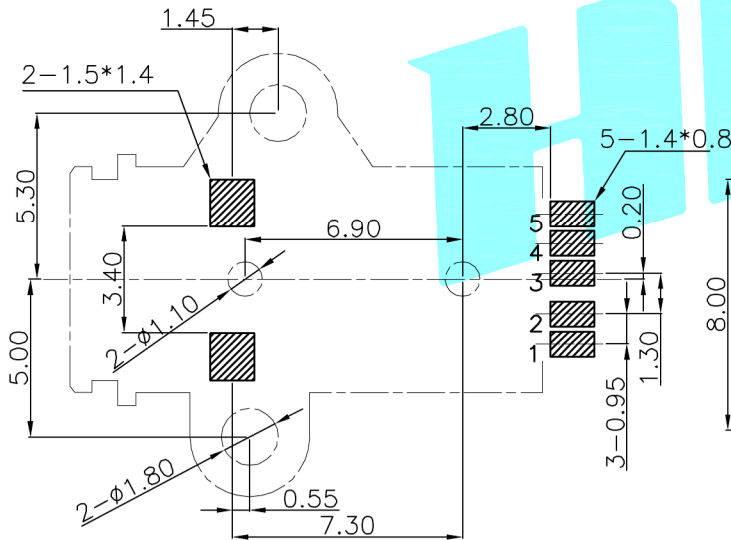

Water Resistance: IP-X8

Rating: 0.5A 30V DC
 Contact Resistance: 100 mΩ Max.
 Operating temperature: -20°C ~ 70°C
 Operating force: 3-20N
 Operating Life: 5,000 cycles

P.C.B Layout

CIRCUIT DIAGRAM

②	Terminal	5	Phosphor bronze	Au Plating		
①	Housing	1	Nylon	Black		
ITEM	PART NAME	TER'NO.	QTY.	MATERIAL	FINISHING	REMARK
APPROVALS		DATE		ELECTRONICS CO.,LTD		
DRAWN	xu qi feng	2014.11.26				
CHECKED				PART NO.	PJ-609	
APPROVALS				TOLERANCES ARE	30~0.1 : ±0.30 10~30 : ±0.20 5~10 : ±0.15 ~ 5 : ±0.10	ANGLE : ±2' UNIT: mm SCALE: 1:1 PROJ:
ECN NO.	REV.	DATE.	DESCRIPTION.	CHANGE.	CHECK.	APPRO.