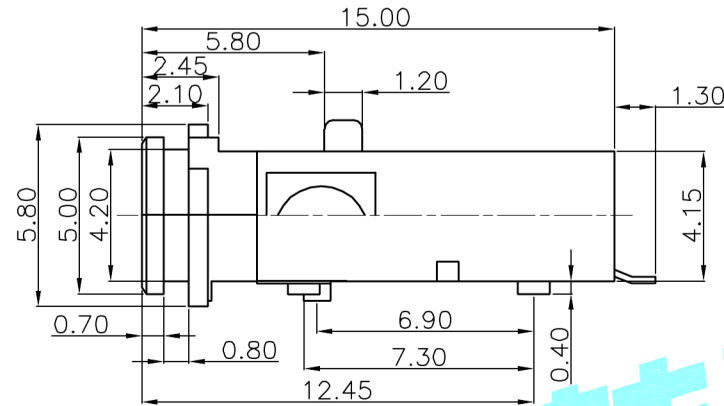

Water Resistance: IP-X8

Rating: 0.5A 30V DC
 Contact Resistance: 100 mΩ Max.
 Operating temperature: -20°C ~ 70°C
 Operating force: 3-20N
 Operating Life: 5,000 cycles

P.C.B Layout

CIRCUIT DIAGRAM

②	Terminal	5	Phosphor bronze	Au Plating		
①	Housing	1	Nylon	Black		
ITEM	PART NAME	TER'NO.	QTY.	MATERIAL	FINISHING	REMARK
APPROVALS		DATE		ELECTRONICS CO.,LTD		
DRAWN	xu qi feng	2014.11.26				
CHECKED				PART NO.	PJ-609	
APPROVALS				TOLERANCES ARE	30~0.1 : ±0.30 10~30 : ±0.20 5~10 : ±0.15 ~ 5 : ±0.10	ANGLE : ±2' UNIT: mm SCALE: 1:1 PROJ:
ECN NO.	REV.	DATE.	DESCRIPTION.	CHANGE.	CHECK.	APPRO.