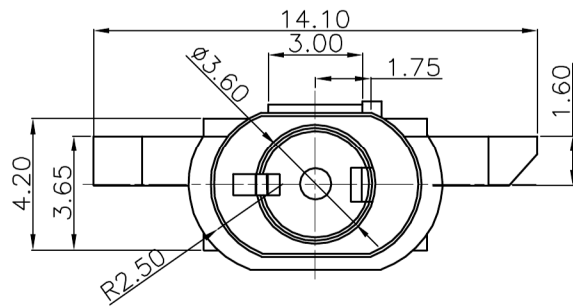

Water Resistance: IP-X8

Rating: 0.5A 30V DC
 Contact Resistance: 100 mΩ Max.
 Operating temperature: -20°C ~ 70°C
 Operating force: 3-20N
 Operating Life: 5,000 cycles

P.C.B Layout

CIRCUIT DIAGRAM

②	Terminal	5	Phosphor bronze	Au Plating		
①	Housing	1	Nylon	Black		
ITEM	PART NAME	TER'NO.	QTY.	MATERIAL	FINISHING	REMARK
APPROVALS		DATE		ELECTRONICS CO.,LTD		
DRAWN	xu qi feng	2014.11.26				
CHECKED				PART NO.	PJ-609	
APPROVALS				TOLERANCES ARE	30~0.1 : ±0.30 10~30 : ±0.20 5~10 : ±0.15 ~ 5 : ±0.10	ANGLE : ±2' UNIT: mm SCALE: 1:1 PROJ:
ECN NO.	REV.	DATE.	DESCRIPTION.	CHANGE.	CHECK.	APPRO.