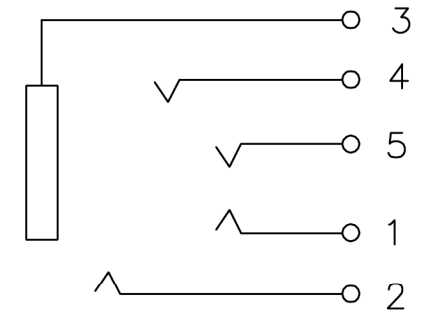

Water Resistance: IP-X8

Rating: 0.5A 30V DC
 Contact Resistance: 100 mΩ Max.
 Operating temperature: -20°C ~ 70°C
 Operating force: 3-20N
 Operating Life: 5,000 cycles

P.C.B Layout

CIRCUIT DIAGRAM

②	Terminal	5	Phosphor bronze	Au Plating		
①	Housing	1	Nylon	Black		
ITEM	PART NAME	TER'NO.	QTY.	MATERIAL	FINISHING	REMARK
APPROVALS		DATE		ELECTRONICS CO.,LTD		
DRAWN	xu qi feng	2014.11.26				
CHECKED				PART NO.	PJ-609	
APPROVALS				TOLERANCES ARE	30~0.1 : ±0.30 10~30 : ±0.20 5~10 : ±0.15 ~ 5 : ±0.10	ANGLE : ±2' UNIT: mm SCALE: 1:1 PROJ:
ECN NO.	REV.	DATE.	DESCRIPTION.	CHANGE.	CHECK.	APPRO.

	A		NEW			
			DESCRIPTION.	CHANGE.	CHECK.	APPRO.

X-ON Electronics

Largest Supplier of Electrical and Electronic Components

Click to view similar products for [Circular DIN Connectors](#) category:

Click to view products by [HRO parts manufacturer](#):