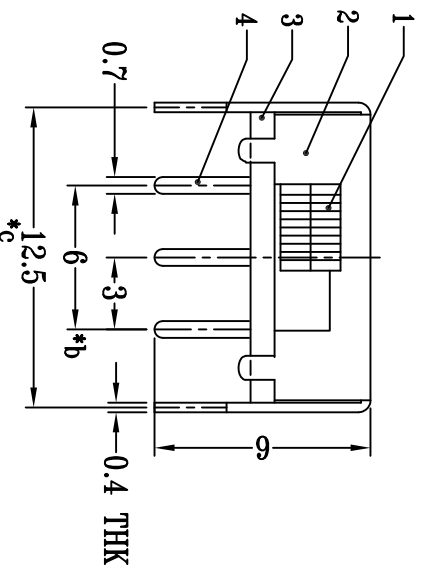

CAD FILE:

SCHEMATIC (NON-SHORTING)

P.C.B LAYOUT
BOTTOM VIEW

注：“*”表示关键尺寸(4个)

| | | | | | | | | | | | | | | | |
|-----|-----------|--|----------------|------|-----------|-------------------------------|--|------|------------|--|--|--|--|--|--|
| 8 | | | | | | | | | | | | | | | |
| 7 | | | | | | | | | | | | | | | |
| 6 | SPRING | | STEEL WIRE | 1 | NATURAL | TOLERANCE UNLESS SPECIFIED | | | | | | | | | |
| 5 | CONTACT | | BRASS STRIP | 1 | Ag PLATED | | WITHIN 1.5mm : ±0.1mm OVER 1.5mm : ±0.2mm | A | 2012-09-06 | | | | | | |
| 4 | TERMINAL | | BRASS STRIP | 3 | Ag PLATED | TITLE : VERTICAL SLIDE SWITCH | ISSUE | DATE | | | | | | | |
| 3 | BASE | | PHENOLIC RESIN | 1 | NATURAL | | MODEL: SK-12E12-G5 | | | | | | | | |
| 2 | PRAME | | STEEL STRIP | 1 | Ni PLATED | UNIT : mm | SCALE: 3:1 | | | | | | | | |
| 1 | KNOB | | POM | 1 | BLACK | | | | | | | | | | |
| NO. | PART NAME | | MATERIAL | Q'TY | FINISHING | | | | | | | | | | |