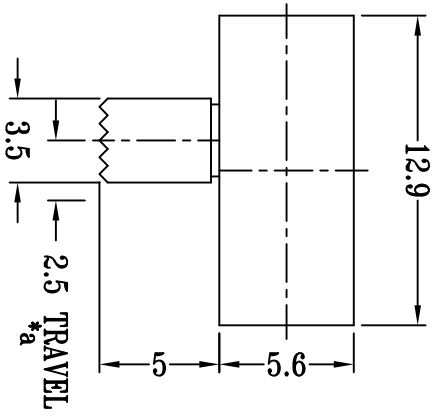

CAD FILE:

SCHEMATIC (NON-SHORTING)

P.C.B LAYOUT
BOTTOM VIEW

注：“*”表示关键尺寸(4个)

| | | | | | | | | | | | | | | | |
|-----|-----------|--|----------------|------|-----------|-------------------------------|--|------|------------|--|--|--|--|--|--|
| 8 | | | | | | | | | | | | | | | |
| 7 | | | | | | | | | | | | | | | |
| 6 | SPRING | | STEEL WIRE | 1 | NATURAL | TOLERANCE UNLESS SPECIFIED | | | | | | | | | |
| 5 | CONTACT | | BRASS STRIP | 1 | Ag PLATED | | WITHIN 1.5mm : ±0.1mm OVER 1.5mm : ±0.2mm | A | 2012-09-06 | | | | | | |
| 4 | TERMINAL | | BRASS STRIP | 3 | Ag PLATED | TITLE : VERTICAL SLIDE SWITCH | ISSUE | DATE | | | | | | | |
| 3 | BASE | | PHENOLIC RESIN | 1 | NATURAL | | MODEL: SK-12E12-G5 | | | | | | | | |
| 2 | PRAME | | STEEL STRIP | 1 | Ni PLATED | UNIT : mm | SCALE: 3:1 | | | | | | | | |
| 1 | KNOB | | POM | 1 | BLACK | | | | | | | | | | |
| NO. | PART NAME | | MATERIAL | Q'TY | FINISHING | | | | | | | | | | |