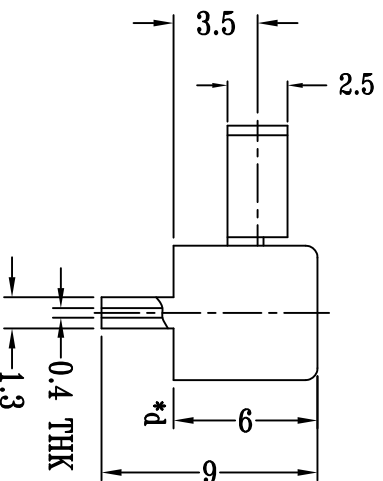

CAD FILE:

SCHEMATIC (NON-SHORTING)

P.C.B LAYOUT
BOTTOM VIEW

注：“*”表示关键尺寸(4个)

| | | | | | | | | | | | | | | | |
|-----|-----------|--|----------------|------|-----------|-------------------------------|--|------|------------|--|--|--|--|--|--|
| 8 | | | | | | | | | | | | | | | |
| 7 | | | | | | | | | | | | | | | |
| 6 | SPRING | | STEEL WIRE | 1 | NATURAL | TOLERANCE UNLESS SPECIFIED | | | | | | | | | |
| 5 | CONTACT | | BRASS STRIP | 1 | Ag PLATED | | WITHIN 1.5mm : ±0.1mm OVER 1.5mm : ±0.2mm | A | 2012-09-06 | | | | | | |
| 4 | TERMINAL | | BRASS STRIP | 3 | Ag PLATED | TITLE : VERTICAL SLIDE SWITCH | ISSUE | DATE | | | | | | | |
| 3 | BASE | | PHENOLIC RESIN | 1 | NATURAL | | MODEL: SK-12E12-G5 | | | | | | | | |
| 2 | PRAME | | STEEL STRIP | 1 | Ni PLATED | UNIT : mm | SCALE: 3:1 | | | | | | | | |
| 1 | KNOB | | POM | 1 | BLACK | | | | | | | | | | |
| NO. | PART NAME | | MATERIAL | Q'TY | FINISHING | | | | | | | | | | |