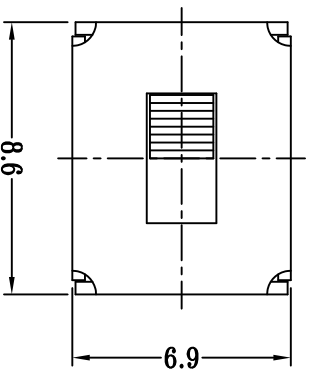

CAD FILE:

**SCHEMATIC (NON-SHORTING)**

注：“\*”表示关键尺寸(6个).

8												
7												
6	SPRING PLATE	PBS STRIP	1	NATURAL	TOLERANCE UNLESS SPECIFIED							
5	CONTACT CLIP	PBS STRIP	2	Ag PLATED	WITHIN 1.5mm : ±0.1mm	A	2012-8-13	初版			卢业创	
4	TERMINAL	BRASS STRIP	6	Ag PLATED	OVER 1.5mm : ±0.2mm	ISSUE	DATE	DESCRIPTIONS OF REVISION			APPD.	
3	BASE	PHENOLIC RESIN	1	NATURAL	TITLE : VERTICAL SLIDE SWITCH			UNT : mm				
2	FRAME	STEEL STRIP	1	NI PLATED	MODEL: SS22D03G4			SCALE: 4:1				
1	KNOB	POM	1	BLACK				DRWG NO.: LT-DR-SS22D03G4-00		DWN.	余丽珍	2012-8-13
NO.	PARTS	MATERIALS		Q'TY	FINISH			CHK'D		APPD.	卢业创	2012-8-13