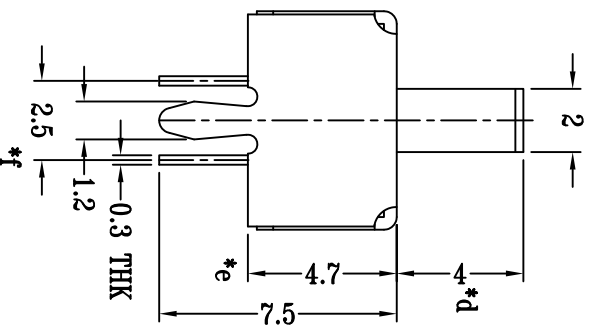

CAD FILE:

**SCHEMATIC (NON-SHORTING)**

注：“\*”表示关键尺寸(6个).

8												
7												
6	SPRING PLATE	PBS STRIP	1	NATURAL	TOLERANCE UNLESS SPECIFIED							
5	CONTACT CLIP	PBS STRIP	2	Ag PLATED	WITHIN 1.5mm : ±0.1mm	A	2012-8-13	初版			卢业创	
4	TERMINAL	BRASS STRIP	6	Ag PLATED	OVER 1.5mm : ±0.2mm	ISSUE	DATE	DESCRIPTIONS OF REVISION			APPD.	
3	BASE	PHENOLIC RESIN	1	NATURAL	TITLE : VERTICAL SLIDE SWITCH			UNT : mm				
2	FRAME	STEEL STRIP	1	NI PLATED	MODEL: SS22D03G4			SCALE: 4:1				
1	KNOB	POM	1	BLACK				DRWG NO.: LT-DR-SS22D03G4-00		DWN.	余丽珍	2012-8-13
NO.	PARTS	MATERIALS		Q'TY	FINISH			CHK'D		APPD.	卢业创	2012-8-13