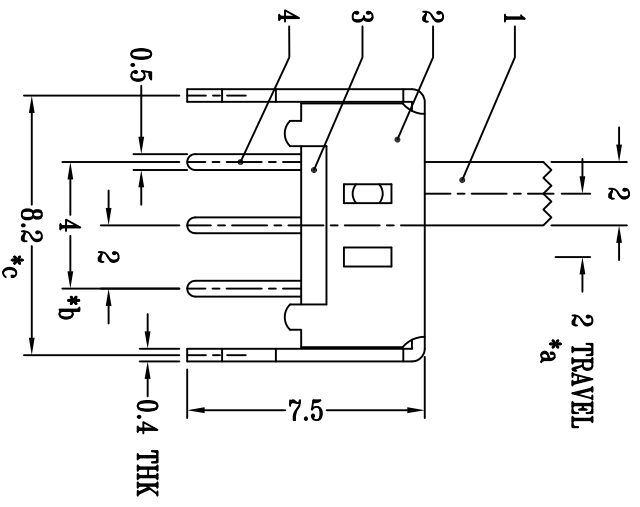

CAD FILE:

**SCHEMATIC (NON-SHORTING)**

注：“\*”表示关键尺寸(6个).

8												
7												
6	SPRING PLATE	PBS STRIP	1	NATURAL	TOLERANCE UNLESS SPECIFIED							
5	CONTACT CLIP	PBS STRIP	2	Ag PLATED	WITHIN 1.5mm : ±0.1mm	A	2012-8-13	初版			卢业创	
4	TERMINAL	BRASS STRIP	6	Ag PLATED	OVER 1.5mm : ±0.2mm	ISSUE	DATE	DESCRIPTIONS OF REVISION			APPD.	
3	BASE	PHENOLIC RESIN	1	NATURAL	TITLE : VERTICAL SLIDE SWITCH			UNT : mm				
2	FRAME	STEEL STRIP	1	NI PLATED	MODEL: SS22D03G4			SCALE: 4:1				
1	KNOB	POM	1	BLACK				DRWG NO.: LT-DR-SS22D03G4-00		DWN.	余丽珍	2012-8-13
NO.	PARTS	MATERIALS		Q'TY	FINISH			CHK'D		APPD.	卢业创	2012-8-13