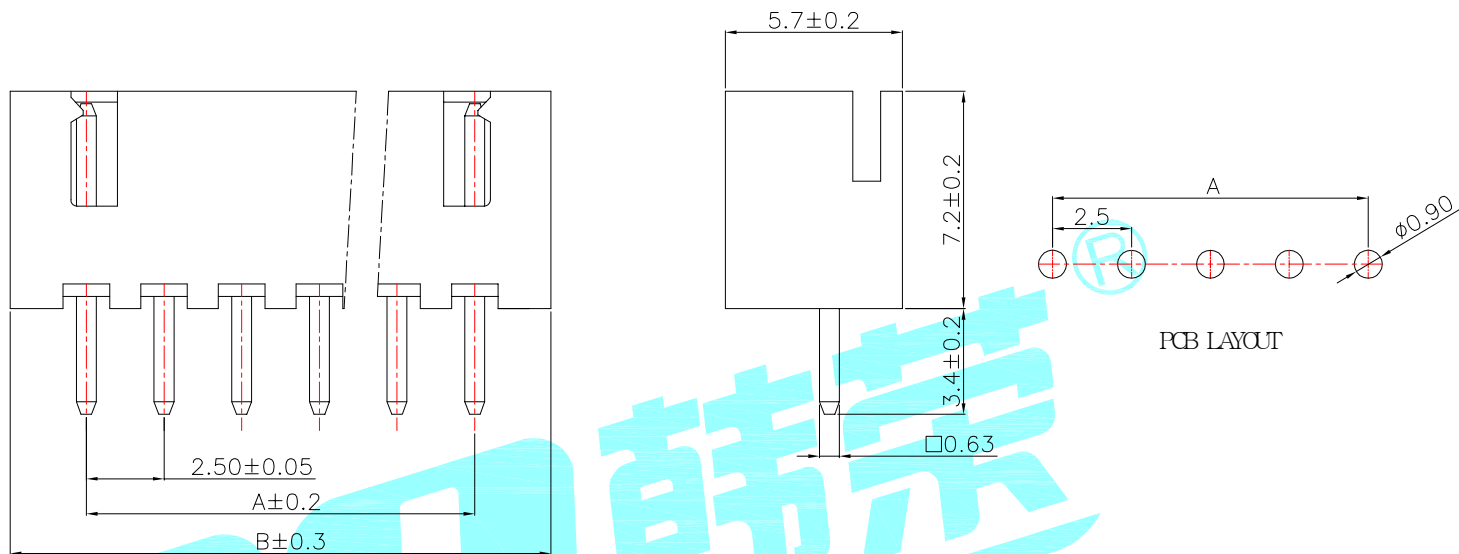

Poles	PART NO	DIM A	DIM B
2	XH-2A	2.5	7.5
3	XH-3A	5.0	10.0
4	XH-4A	7.5	12.5
5	XH-5A	10.0	15.0
6	XH-6A	12.5	17.5
7	XH-7A	15.0	20.0
8	XH-8A	17.5	22.5
9	XH-9A	20.0	25.0
10	XH-10A	22.5	27.5
11	XH-11A	25.0	30.0
12	XH-12A	27.5	32.5
13	XH-13A	30.0	35.0
14	XH-14A	32.5	37.5
15	XH-15A	35.0	40.0

- 1.Pin pitch: 2.5
- 2.Rated voltage: 250V DC/AC
- 3.Contact resistance: $\leq 20m\Omega$
- 4.Insulation resistance: $\geq 10000M\Omega$
- 5.Operating temperature: $-25^{\circ}C \sim +85^{\circ}C$

②	PIN	—	—	Brass	Sn Plated	—			
①	Base	—	1	PA66	Natural	—			
ITEM	PART NAME	TER'NO.	QTY.	MATERIAL	FINISHING	REMARK			
APPROVALS			DATE	 ELECTRONICS CO.,LTD					
DRAWN	LIUCAN	2021.10.22							
CHECKED				TITLE:	Bar Connector Series				
APPROVALS				PART NO.	XH-nA				
TOLERANCES ARE		30~以上 10~30 5~10 ~ 5	±0.30 ±0.20 ±0.15 ±0.10	ANGLE	UNIT: mm	SCALE: 1:1			
ECN NO.	REV.	DATE.	DESCRIPTION.	CHANGE.	CHECK.	APPRO.	DRAWING NO.	PROJ:	SHEET 1 OF 1