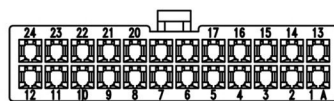

Features:

- 2 ~ 24 circuits available
- 600V volts rating
- Current rating up to 9 amperes per circuits
- Positive housing locks & Fully isolated terminals
- Low engagement force terminals
- Material: nylon 66 UL 94V-2 or UL 94V-0

Specification:

- Current rating and wire size:

Wire Size AWG	Circuits			
	2	4, 6	8, 10	12~24
# 16	9 A	8 A	7 A	6 A
# 18	9 A	8 A	7 A	6 A
# 20	7 A	6 A	5 A	5 A
# 22	5 A	4 A	4 A	4 A
# 24	4 A	3 A	3 A	3 A
# 26	3 A	2 A	2 A	2 A
# 28	2 A	1 A	1 A	1 A

- Voltage rating: 600V (R.M.S.)
- Insulation resistance: DC 500V 1000MΩ min.
- Dielectric withstanding voltage: 1500V AC/minute
- Ambient temperature range: -25°C ~ 85°C

Ordering Information

Eng. No.	Material
H5150-XXPDW000R	UL 94V-2
H5150-XXPDW001R	UL 94V-0

&& xx = 02 ~ 24

Dimensional Information (mm)

Circuits	Dim. A	Dim. B	Circuits	Dim. A	Dim. B	Circuits	Dim. A	Dim. B
2		5.6	10	16.8	22.4	18	33.6	39.2
4	4.2	9.8	12	21.0	26.6	20	37.8	43.4
6	8.4	14.0	14	25.2	30.8	22	42.0	47.6
8	12.6	18.2	16	29.4	35.0	24	46.2	51.8

RoHS Compliant	玄茂科技股份有限公司 HSUAN MAO TECHNOLOGY CO., LTD.		PART NAME 品名 MINI FIT 4.2mm MALE HOUSING 2XXXP WHITE COLOR ROHS	
	APPD. 核准 DWG. 製圖 Hedy	TOLERANCE 容許公差 .000 ± 0.08 (mm) .00 ± 0.25 (mm) .0 ± 0.4 (mm)		PART NO. 料號 H5150-XXPDW00XR
DATE 制表日 2020/07/31	SCALE 比例 參考	UNIT 單位 MM	SIZE 紙張尺寸 A 4	
PAGE 張數 1 / 1	REV. 版次 B