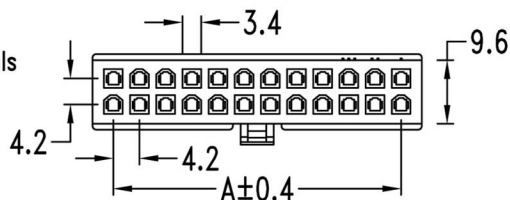

Features:

- 2 ~ 24 circuits available
- 600V volts rating
- Current rating up to 9 amperes per circuits
- Positive housing locks & Fully isolated terminals
- Low engagement force terminals
- Material: nylon 66 UL 94V-2 or UL 94V-0

Specification:

- Current rating and wire size:

Wire Size AWG	Circuits			
	2	4, 6	8, 10	12~24
# 16	9 A	8 A	7 A	6 A
# 18	9 A	8 A	7 A	6 A
# 20	7 A	6 A	5 A	5 A
# 22	5 A	4 A	4 A	4 A
# 24	4 A	3 A	3 A	3 A
# 26	3 A	2 A	2 A	2 A
# 28	2 A	1 A	1 A	1 A

- Voltage rating: 600V (R.M.S.)
- Insulation resistance: DC 500V 1000MΩ min.
- Dielectric withstanding voltage: 1500V AC/minute
- Ambient temperature range: -25°C ~ 85°C

Ordering Information

Eng. No.	Material
H5150-XXPDW000R	UL 94V-2
H5150-XXPDW001R	UL 94V-0

&& xx = 02 ~ 24

Dimensional Information (mm)

Circuits	Dim. A	Dim. B	Circuits	Dim. A	Dim. B	Circuits	Dim. A	Dim. B
2		5.6	10	16.8	22.4	18	33.6	39.2
4	4.2	9.8	12	21.0	26.6	20	37.8	43.4
6	8.4	14.0	14	25.2	30.8	22	42.0	47.6
8	12.6	18.2	16	29.4	35.0	24	46.2	51.8

RoHS Compliant	玄茂科技股份有限公司 HSUAN MAO TECHNOLOGY CO., LTD.		PART NAME 品名 MINI FIT 4.2mm MALE HOUSING 2XXXP WHITE COLOR ROHS	
	APPD. 核准 DWG. 製圖 Hedy	TOLERANCE 容許公差 .000 ± 0.08 (mm) .00 ± 0.25 (mm) .0 ± 0.4 (mm)		PART NO. 料號 H5150-XXPDW00XR
DATE 制表日 2020/07/31	SCALE 比例 參考	UNIT 單位 MM	SIZE 紙張尺寸 A 4	
PAGE 張數 1 / 1	REV. 版次 B