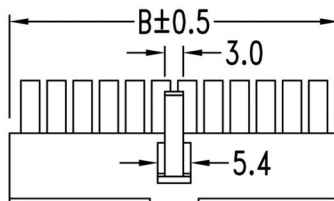

**Features:**

- 2 ~ 24 circuits available
- 600V volts rating
- Current rating up to 9 amperes per circuits
- Positive housing locks & Fully isolated terminals
- Low engagement force terminals
- Material: nylon 66 UL 94V-2 or UL 94V-0

**Specification:**

- Current rating and wire size:

Wire Size AWG	Circuits			
	2	4, 6	8, 10	12~24
# 16	9 A	8 A	7 A	6 A
# 18	9 A	8 A	7 A	6 A
# 20	7 A	6 A	5 A	5 A
# 22	5 A	4 A	4 A	4 A
# 24	4 A	3 A	3 A	3 A
# 26	3 A	2 A	2 A	2 A
# 28	2 A	1 A	1 A	1 A

- Voltage rating: 600V (R.M.S.)
- Insulation resistance: DC 500V 1000MΩ min.
- Dielectric withstanding voltage: 1500V AC/minute
- Ambient temperature range: -25°C ~ 85°C

**Ordering Information**

Eng. No.	Material
H5150-XXPDW000R	UL 94V-2
H5150-XXPDW001R	UL 94V-0

&& xx = 02 ~ 24

**Dimensional Information ( mm )**

Circuits	Dim. A	Dim. B	Circuits	Dim. A	Dim. B	Circuits	Dim. A	Dim. B
2		5.6	10	16.8	22.4	18	33.6	39.2
4	4.2	9.8	12	21.0	26.6	20	37.8	43.4
6	8.4	14.0	14	25.2	30.8	22	42.0	47.6
8	12.6	18.2	16	29.4	35.0	24	46.2	51.8