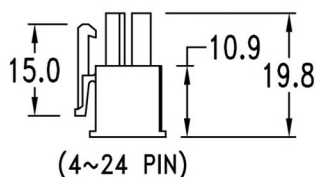

Features:

- 2 ~ 24 circuits available
- 600V volts rating
- Current rating up to 9 amperes per circuits
- Positive housing locks & Fully isolated terminals
- Low engagement force terminals
- Material: nylon 66 UL 94V-2 or UL 94V-0

Specification:

- Current rating and wire size:

Wire Size AWG	Circuits			
	2	4, 6	8, 10	12~24
# 16	9 A	8 A	7 A	6 A
# 18	9 A	8 A	7 A	6 A
# 20	7 A	6 A	5 A	5 A
# 22	5 A	4 A	4 A	4 A
# 24	4 A	3 A	3 A	3 A
# 26	3 A	2 A	2 A	2 A
# 28	2 A	1 A	1 A	1 A

- Voltage rating: 600V (R.M.S.)
- Insulation resistance: DC 500V 1000MΩ min.
- Dielectric withstanding voltage: 1500V AC/minute
- Ambient temperature range: -25°C ~ 85°C

Ordering Information

Eng. No.	Material
H5150-XXPDW000R	UL 94V-2
H5150-XXPDW001R	UL 94V-0

&& xx = 02 ~ 24

Dimensional Information (mm)

Circuits	Dim. A	Dim. B	Circuits	Dim. A	Dim. B	Circuits	Dim. A	Dim. B
2		5.6	10	16.8	22.4	18	33.6	39.2
4	4.2	9.8	12	21.0	26.6	20	37.8	43.4
6	8.4	14.0	14	25.2	30.8	22	42.0	47.6
8	12.6	18.2	16	29.4	35.0	24	46.2	51.8

RoHS Compliant	玄茂科技股份有限公司 HSUAN MAO TECHNOLOGY CO., LTD.		PART NAME 品名 MINI FIT 4.2mm MALE HOUSING 2XXXP WHITE COLOR ROHS	
	APPD. 核准 DWG. 製圖 Hedy	TOLERANCE 容許公差 .000 ± 0.08 (mm) .00 ± 0.25 (mm) .0 ± 0.4 (mm)		PART NO. 料號 H5150-XXPDW00XR
DATE 制表日 2020/07/31	SCALE 比例 參考	UNIT 單位 MM	SIZE 紙張尺寸 A 4	
PAGE 張數 1 / 1	REV. 版次 B