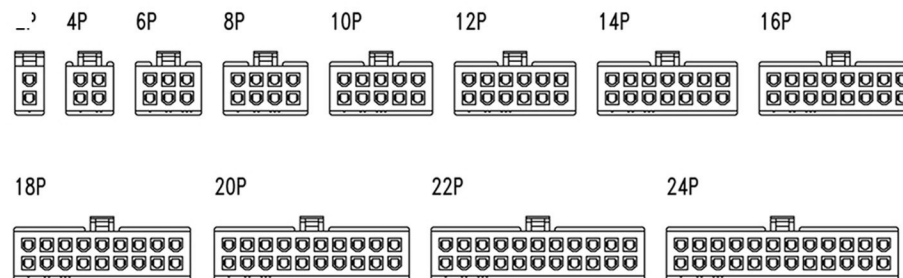

Features:

- 2 ~ 24 circuits available
- 600V volts rating
- Current rating up to 9 amperes per circuits
- Positive housing locks & Fully isolated terminals
- Low engagement force terminals
- Material: nylon 66 UL 94V-2 or UL 94V-0

Specification:

- Current rating and wire size:

Wire Size AWG	Circuits			
	2	4, 6	8, 10	12~24
# 16	9 A	8 A	7 A	6 A
# 18	9 A	8 A	7 A	6 A
# 20	7 A	6 A	5 A	5 A
# 22	5 A	4 A	4 A	4 A
# 24	4 A	3 A	3 A	3 A
# 26	3 A	2 A	2 A	2 A
# 28	2 A	1 A	1 A	1 A

- Voltage rating: 600V (R.M.S.)
- Insulation resistance: DC 500V 1000MΩ min.
- Dielectric withstanding voltage: 1500V AC/minute
- Ambient temperature range: -25°C ~ 85°C

Ordering Information

Eng. No.	Material
H5150-XXPDW000R	UL 94V-2
H5150-XXPDW001R	UL 94V-0

&& xx = 02 ~ 24

Dimensional Information (mm)

Circuits	Dim. A	Dim. B	Circuits	Dim. A	Dim. B	Circuits	Dim. A	Dim. B
2		5.6	10	16.8	22.4	18	33.6	39.2
4	4.2	9.8	12	21.0	26.6	20	37.8	43.4
6	8.4	14.0	14	25.2	30.8	22	42.0	47.6
8	12.6	18.2	16	29.4	35.0	24	46.2	51.8

RoHS Compliant	玄茂科技股份有限公司 HSUAN MAO TECHNOLOGY CO., LTD.		PART NAME 品名 MINI FIT 4.2mm MALE HOUSING 2XXXP WHITE COLOR ROHS	
	APPD. 核准 DWG. 製圖 Hedy	TOLERANCE 容許公差 .000 ± 0.08 (mm) .00 ± 0.25 (mm) .0 ± 0.4 (mm)		PART NO. 料號 H5150-XXPDW00XR
DATE 制表日 2020/07/31	SCALE 比例 參考	UNIT 單位 MM	SIZE 紙張尺寸 A 4	
PAGE 張數 1 / 1	REV. 版次 B