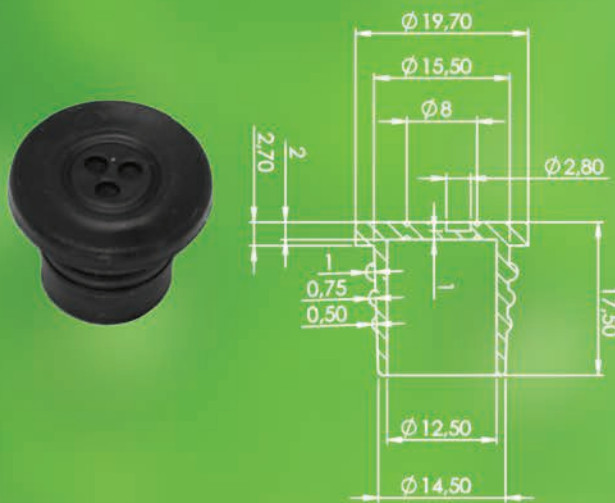

EV-16

SP-16

SP-20

SO 20/23-14A with membrane

SO 20/23-14B

SO 20/23-14C

COMING