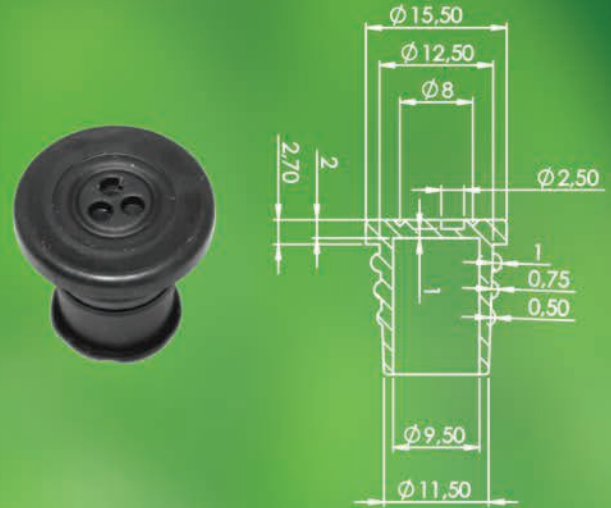

EV-16

SP-16

SP-20

SO 20/23-14A with membrane

SO 20/23-14B

SO 20/23-14C

COMING